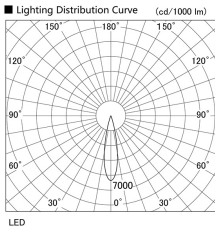

Item no. DD105-2120W9040

Series Name:  $\Phi$ 100 Lens type Adjustable downlight

Installation	Recessed mount
Type	
Fixture wattage	21W
Beam angle	22 deg
Color Temp.	4000K
CRI	Ra>90
Luminous	1997 lm
Body	Die-cast aluminum alloy
Body finish	N/A
Trim finish	White
Reflector finish	N/A
IP Rate	IP20
Light source	COB module
Input Voltage	AC220~240V
Dimming Type	Non-Dimmable
Certificate	CE, CCC
Cut Hole	100mm

Height (Weight)	
31.8W	127 (0.9kg)
24.3W	127 (0.9kg)
21.0W	92 (0.8kg)
14.0W	92 (0.8kg)