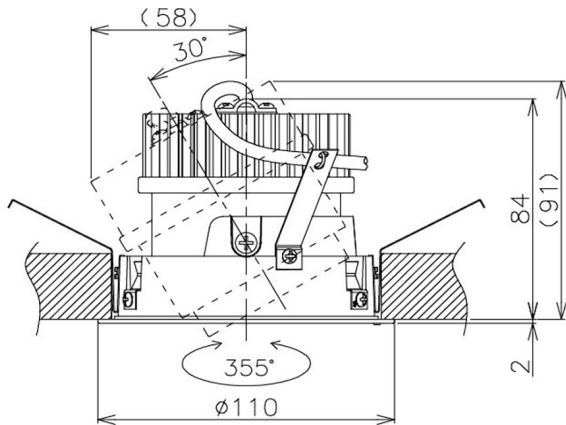

Item no. DD105-2120W9040

Series Name:  $\Phi$ 100 Lens type Adjustable downlight

Installation	Recessed mount
Type	
Fixture wattage	21W
Beam angle	22 deg
Color Temp.	4000K
CRI	Ra>90
Luminous	1997 lm
Body	Die-cast aluminum alloy
Body finish	N/A
Trim finish	White
Reflector finish	N/A
IP Rate	IP20
Light source	COB module
Input Voltage	AC220~240V
Dimming Type	Non-Dimmable
Certificate	CE, CCC
Cut Hole	100mm

Height (Weight)	
31.8W	127 (0.9kg)
24.3W	127 (0.9kg)
21.0W	92 (0.8kg)
14.0W	92 (0.8kg)