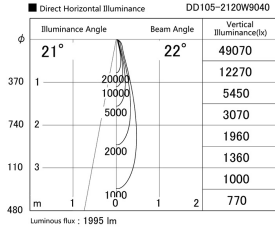

Item no. DD105-2120W9040

Series Name:  $\Phi$ 100 Lens type Adjustable downlight

Installation	Recessed mount
Type	
Fixture wattage	21W
Beam angle	22 deg
Color Temp.	4000K
CRI	Ra>90
Luminous	1997 lm
Body	Die-cast aluminum alloy
Body finish	N/A
Trim finish	White
Reflector finish	N/A
IP Rate	IP20
Light source	COB module
Input Voltage	AC220~240V
Dimming Type	Non-Dimmable
Certificate	CE, CCC
Cut Hole	100mm

Height (Weight)	
31.8W	127 (0.9kg)
24.3W	127 (0.9kg)
21.0W	92 (0.8kg)
14.0W	92 (0.8kg)