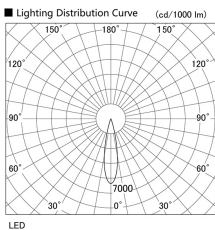

Item no. DD105-2120W9040

Series Name: Φ 100 Lens type Adjustable downlight

Installation	Recessed mount
Type	Φ 100 Lens type Adjustable downlight
Fixture wattage	21W
Beam angle	22 deg
Color Temp.	4000K
CRI	Ra>90
Luminous	1997 lm
Body	Die-cast aluminum alloy
Body finish	N/A
Trim finish	White
Reflector finish	N/A
IP Rate	IP20
Light source	COB module
Input Voltage	AC220~240V
Dimming Type	Non-Dimmable
Certificate	CE, CCC
Cut Hole	100mm

Height (Weight)	
31.8W	127 (0.9kg)
24.3W	127 (0.9kg)
21.0W	92 (0.8kg)
14.0W	92 (0.8kg)