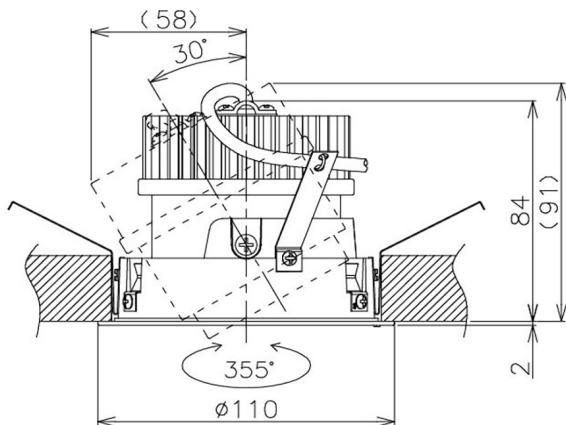

Item no. DD105-2120W9040

Series Name: Φ 100 Lens type Adjustable downlight

Installation	Recessed mount
Type	Φ 100 Lens type Adjustable downlight
Fixture wattage	21W
Beam angle	22 deg
Color Temp.	4000K
CRI	Ra>90
Luminous	1997 lm
Body	Die-cast aluminum alloy
Body finish	N/A
Trim finish	White
Reflector finish	N/A
IP Rate	IP20
Light source	COB module
Input Voltage	AC220~240V
Dimming Type	Non-Dimmable
Certificate	CE, CCC
Cut Hole	100mm

Height (Weight)	
31.8W	127 (0.9kg)
24.3W	127 (0.9kg)
21.0W	92 (0.8kg)
14.0W	92 (0.8kg)