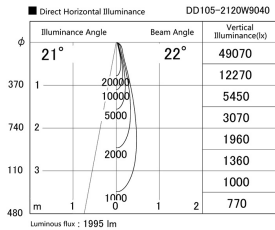

Item no. DD105-2120W9040

Series Name: Φ 100 Lens type Adjustable downlight

Installation	Recessed mount
Type	Φ 100 Lens type Adjustable downlight
Fixture wattage	21W
Beam angle	22 deg
Color Temp.	4000K
CRI	Ra>90
Luminous	1997 lm
Body	Die-cast aluminum alloy
Body finish	N/A
Trim finish	White
Reflector finish	N/A
IP Rate	IP20
Light source	COB module
Input Voltage	AC220~240V
Dimming Type	Non-Dimmable
Certificate	CE, CCC
Cut Hole	100mm

Height (Weight)	
31.8W	127 (0.9kg)
24.3W	127 (0.9kg)
21.0W	92 (0.8kg)
14.0W	92 (0.8kg)