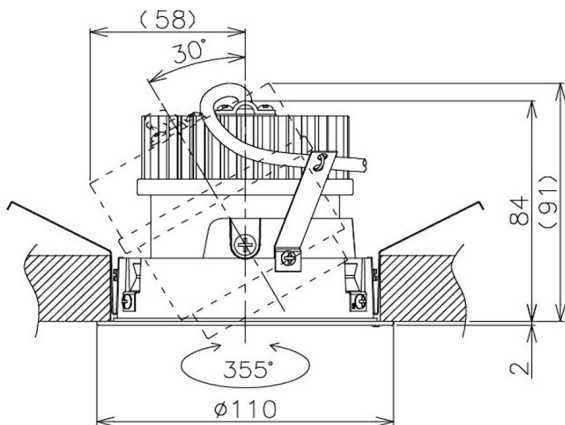

Item no. DD105-2135W9027

Series Name: Φ 100 Lens type Adjustable downlight

Installation	Recessed mount
Type	Φ 100 Lens type Adjustable downlight
Fixture wattage	21W
Beam angle	37 deg
Color Temp.	2700K
CRI	Ra>90
Luminous	1793 lm
Body	Die-cast aluminum alloy
Body finish	N/A
Trim finish	White
Reflector finish	N/A
IP Rate	IP20
Light source	COB module
Input Voltage	AC220~240V
Dimming Type	Non-Dimmable
Certificate	CE, CCC
Cut Hole	100mm

Height (Weight)	
31.8W	127 (0.9kg)
24.3W	127 (0.9kg)
21.0W	92 (0.8kg)
14.0W	92 (0.8kg)