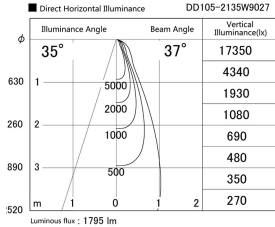

Item no. DD105-2135W9027

Series Name: Φ 100 Lens type Adjustable downlight

Installation	Recessed mount
Type	Φ 100 Lens type Adjustable downlight
Fixture wattage	21W
Beam angle	37 deg
Color Temp.	2700K
CRI	Ra>90
Luminous	1793 lm
Body	Die-cast aluminum alloy
Body finish	N/A
Trim finish	White
Reflector finish	N/A
IP Rate	IP20
Light source	COB module
Input Voltage	AC220~240V
Dimming Type	Non-Dimmable
Certificate	CE, CCC
Cut Hole	100mm

Height (Weight)	
31.8W	127 (0.9kg)
24.3W	127 (0.9kg)
21.0W	92 (0.8kg)
14.0W	92 (0.8kg)