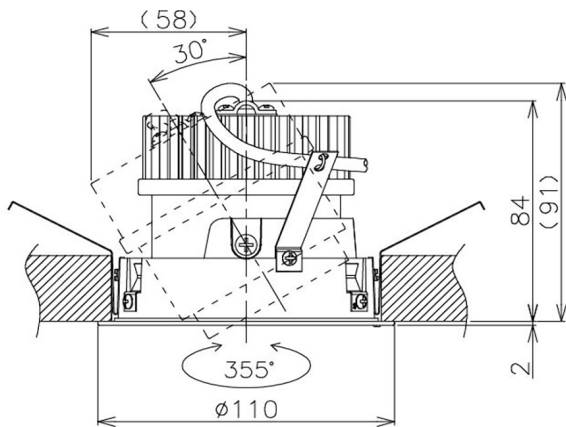

Item no. DD105-2135W9027

Series Name:  $\Phi$ 100 Lens type Adjustable downlight

Installation	Recessed mount
Type	
Fixture wattage	21W
Beam angle	37 deg
Color Temp.	2700K
CRI	Ra>90
Luminous	1793 lm
Body	Die-cast aluminum alloy
Body finish	N/A
Trim finish	White
Reflector finish	N/A
IP Rate	IP20
Light source	COB module
Input Voltage	AC220~240V
Dimming Type	Non-Dimmable
Certificate	CE, CCC
Cut Hole	100mm

Height (Weight)	
31.8W	127 (0.9kg)
24.3W	127 (0.9kg)
21.0W	92 (0.8kg)
14.0W	92 (0.8kg)