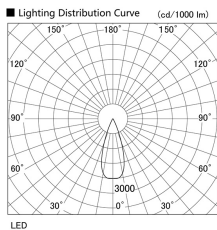

Item no. DD105-2135W9027

Series Name:  $\Phi$ 100 Lens type Adjustable downlight

Installation	Recessed mount
Type	
Fixture wattage	21W
Beam angle	37 deg
Color Temp.	2700K
CRI	Ra>90
Luminous	1793 lm
Body	Die-cast aluminum alloy
Body finish	N/A
Trim finish	White
Reflector finish	N/A
IP Rate	IP20
Light source	COB module
Input Voltage	AC220~240V
Dimming Type	Non-Dimmable
Certificate	CE, CCC
Cut Hole	100mm

Height (Weight)	
31.8W	127 (0.9kg)
24.3W	127 (0.9kg)
21.0W	92 (0.8kg)
14.0W	92 (0.8kg)