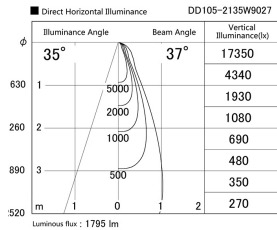

Item no. DD105-2135W9027

Series Name:  $\Phi$ 100 Lens type Adjustable downlight

Installation	Recessed mount
Type	
Fixture wattage	21W
Beam angle	37 deg
Color Temp.	2700K
CRI	Ra>90
Luminous	1793 lm
Body	Die-cast aluminum alloy
Body finish	N/A
Trim finish	White
Reflector finish	N/A
IP Rate	IP20
Light source	COB module
Input Voltage	AC220~240V
Dimming Type	Non-Dimmable
Certificate	CE, CCC
Cut Hole	100mm

Height (Weight)	
31.8W	127 (0.9kg)
24.3W	127 (0.9kg)
21.0W	92 (0.8kg)
14.0W	92 (0.8kg)