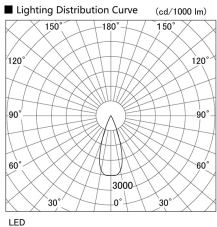

Item no. DD105-2135W9027

Series Name: Φ 100 Lens type Adjustable downlight

Installation	Recessed mount
Type	Φ 100 Lens type Adjustable downlight
Fixture wattage	21W
Beam angle	37 deg
Color Temp.	2700K
CRI	Ra>90
Luminous	1793 lm
Body	Die-cast aluminum alloy
Body finish	N/A
Trim finish	White
Reflector finish	N/A
IP Rate	IP20
Light source	COB module
Input Voltage	AC220~240V
Dimming Type	Non-Dimmable
Certificate	CE, CCC
Cut Hole	100mm

Height (Weight)	
31.8W	127 (0.9kg)
24.3W	127 (0.9kg)
21.0W	92 (0.8kg)
14.0W	92 (0.8kg)