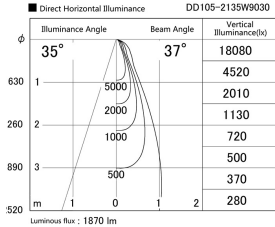

Item no. DD105-2135W9030

Series Name: Φ 100 Lens type Adjustable downlight

Installation	Recessed mount
Type	Φ 100 Lens type Adjustable downlight
Fixture wattage	21W
Beam angle	37 deg
Color Temp.	3000K
CRI	Ra>90
Luminous	1868 lm
Body	Die-cast aluminum alloy
Body finish	N/A
Trim finish	White
Reflector finish	N/A
IP Rate	IP20
Light source	COB module
Input Voltage	AC220~240V
Dimming Type	Non-Dimmable
Certificate	CE, CCC
Cut Hole	100mm

Height (Weight)	
31.8W	127 (0.9kg)
24.3W	127 (0.9kg)
21.0W	92 (0.8kg)
14.0W	92 (0.8kg)