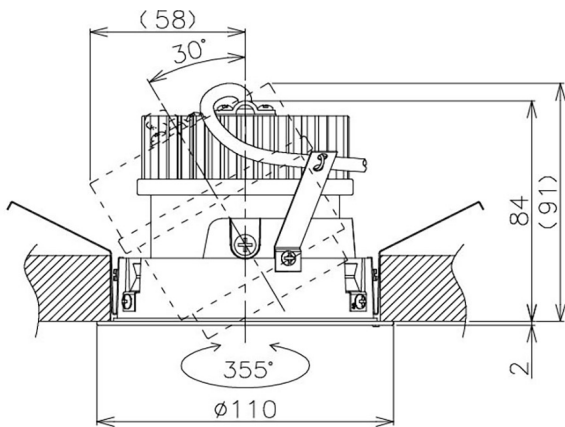

Item no. DD105-2135W9030

Series Name:  $\Phi$ 100 Lens type Adjustable downlight

Installation	Recessed mount
Type	
Fixture wattage	21W
Beam angle	37 deg
Color Temp.	3000K
CRI	Ra>90
Luminous	1868 lm
Body	Die-cast aluminum alloy
Body finish	N/A
Trim finish	White
Reflector finish	N/A
IP Rate	IP20
Light source	COB module
Input Voltage	AC220~240V
Dimming Type	Non-Dimmable
Certificate	CE, CCC
Cut Hole	100mm

Height (Weight)	
31.8W	127 (0.9kg)
24.3W	127 (0.9kg)
21.0W	92 (0.8kg)
14.0W	92 (0.8kg)