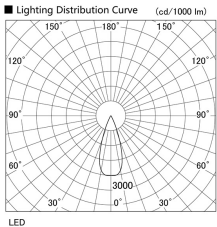

Item no. DD105-2135W9030

Series Name:  $\Phi$ 100 Lens type Adjustable downlight

Installation	Recessed mount
Type	
Fixture wattage	21W
Beam angle	37 deg
Color Temp.	3000K
CRI	Ra>90
Luminous	1868 lm
Body	Die-cast aluminum alloy
Body finish	N/A
Trim finish	White
Reflector finish	N/A
IP Rate	IP20
Light source	COB module
Input Voltage	AC220~240V
Dimming Type	Non-Dimmable
Certificate	CE, CCC
Cut Hole	100mm

Height (Weight)	
31.8W	127 (0.9kg)
24.3W	127 (0.9kg)
21.0W	92 (0.8kg)
14.0W	92 (0.8kg)