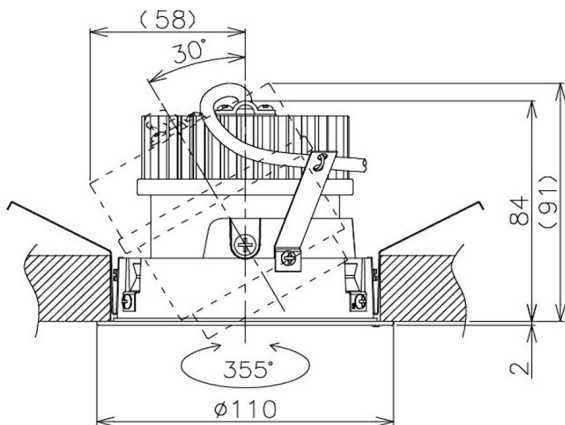

Item no. DD105-2135W9030

Series Name: Φ 100 Lens type Adjustable downlight

Installation	Recessed mount
Type	Φ 100 Lens type Adjustable downlight
Fixture wattage	21W
Beam angle	37 deg
Color Temp.	3000K
CRI	Ra>90
Luminous	1868 lm
Body	Die-cast aluminum alloy
Body finish	N/A
Trim finish	White
Reflector finish	N/A
IP Rate	IP20
Light source	COB module
Input Voltage	AC220~240V
Dimming Type	Non-Dimmable
Certificate	CE, CCC
Cut Hole	100mm

Height (Weight)	
31.8W	127 (0.9kg)
24.3W	127 (0.9kg)
21.0W	92 (0.8kg)
14.0W	92 (0.8kg)