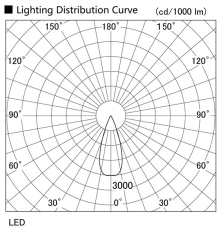

Item no. DD105-2135W9030

Series Name: Φ 100 Lens type Adjustable downlight

Installation	Recessed mount
Type	Φ 100 Lens type Adjustable downlight
Fixture wattage	21W
Beam angle	37 deg
Color Temp.	3000K
CRI	Ra>90
Luminous	1868 lm
Body	Die-cast aluminum alloy
Body finish	N/A
Trim finish	White
Reflector finish	N/A
IP Rate	IP20
Light source	COB module
Input Voltage	AC220~240V
Dimming Type	Non-Dimmable
Certificate	CE, CCC
Cut Hole	100mm

Height (Weight)	
31.8W	127 (0.9kg)
24.3W	127 (0.9kg)
21.0W	92 (0.8kg)
14.0W	92 (0.8kg)