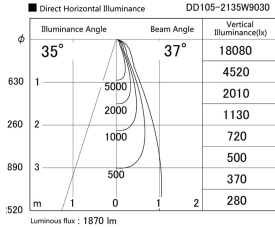

Item no. DD105-2135W9030

Series Name:  $\Phi$ 100 Lens type Adjustable downlight

Installation	Recessed mount
Type	
Fixture wattage	21W
Beam angle	37 deg
Color Temp.	3000K
CRI	Ra>90
Luminous	1868 lm
Body	Die-cast aluminum alloy
Body finish	N/A
Trim finish	White
Reflector finish	N/A
IP Rate	IP20
Light source	COB module
Input Voltage	AC220~240V
Dimming Type	Non-Dimmable
Certificate	CE, CCC
Cut Hole	100mm

Height (Weight)	
31.8W	127 (0.9kg)
24.3W	127 (0.9kg)
21.0W	92 (0.8kg)
14.0W	92 (0.8kg)