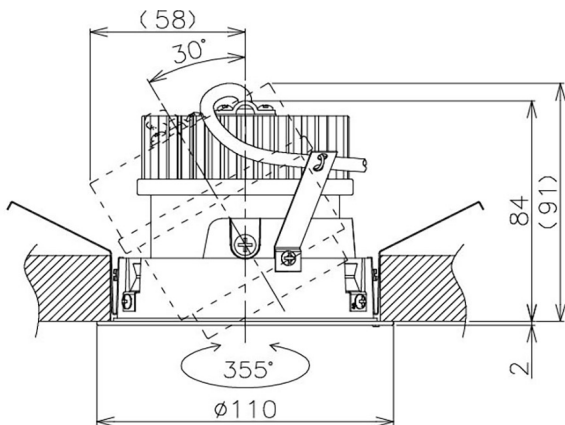

Item no. DD105-2135W9035

Series Name: Φ 100 Lens type Adjustable downlight

Installation	Recessed mount
Type	Φ 100 Lens type Adjustable downlight
Fixture wattage	21W
Beam angle	37 deg
Color Temp.	3500K
CRI	Ra>90
Luminous	1905 lm
Body	Die-cast aluminum alloy
Body finish	N/A
Trim finish	White
Reflector finish	N/A
IP Rate	IP20
Light source	COB module
Input Voltage	AC220~240V
Dimming Type	Non-Dimmable
Certificate	CE, CCC
Cut Hole	100mm

Height (Weight)	
31.8W	127 (0.9kg)
24.3W	127 (0.9kg)
21.0W	92 (0.8kg)
14.0W	92 (0.8kg)