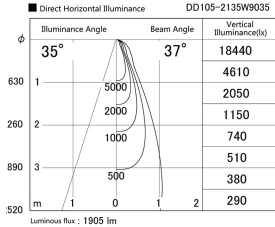

Item no. DD105-2135W9035

Series Name:  $\Phi$ 100 Lens type Adjustable downlight

Installation	Recessed mount
Type	
Fixture wattage	21W
Beam angle	37 deg
Color Temp.	3500K
CRI	Ra>90
Luminous	1905 lm
Body	Die-cast aluminum alloy
Body finish	N/A
Trim finish	White
Reflector finish	N/A
IP Rate	IP20
Light source	COB module
Input Voltage	AC220~240V
Dimming Type	Non-Dimmable
Certificate	CE, CCC
Cut Hole	100mm

Height (Weight)	
31.8W	127 (0.9kg)
24.3W	127 (0.9kg)
21.0W	92 (0.8kg)
14.0W	92 (0.8kg)