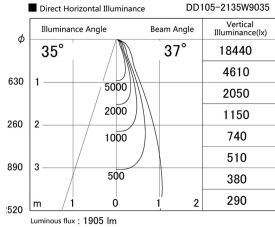

Item no. DD105-2135W9035

Series Name: Φ 100 Lens type Adjustable downlight

Installation	Recessed mount
Type	Φ 100 Lens type Adjustable downlight
Fixture wattage	21W
Beam angle	37 deg
Color Temp.	3500K
CRI	Ra>90
Luminous	1905 lm
Body	Die-cast aluminum alloy
Body finish	N/A
Trim finish	White
Reflector finish	N/A
IP Rate	IP20
Light source	COB module
Input Voltage	AC220~240V
Dimming Type	Non-Dimmable
Certificate	CE, CCC
Cut Hole	100mm

Height (Weight)	
31.8W	127 (0.9kg)
24.3W	127 (0.9kg)
21.0W	92 (0.8kg)
14.0W	92 (0.8kg)