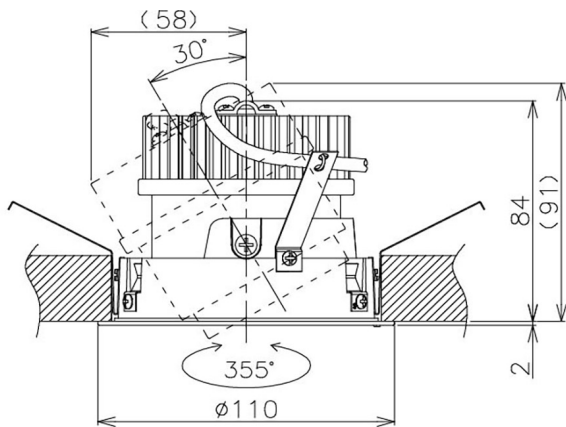

Item no. DD105-2135W9035

Series Name:  $\Phi$ 100 Lens type Adjustable downlight

Installation	Recessed mount
Type	
Fixture wattage	21W
Beam angle	37 deg
Color Temp.	3500K
CRI	Ra>90
Luminous	1905 lm
Body	Die-cast aluminum alloy
Body finish	N/A
Trim finish	White
Reflector finish	N/A
IP Rate	IP20
Light source	COB module
Input Voltage	AC220~240V
Dimming Type	Non-Dimmable
Certificate	CE, CCC
Cut Hole	100mm

Height (Weight)	
31.8W	127 (0.9kg)
24.3W	127 (0.9kg)
21.0W	92 (0.8kg)
14.0W	92 (0.8kg)