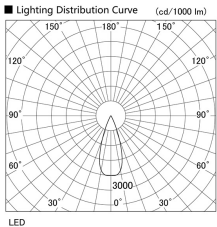

Item no. DD105-2135W9035

Series Name:  $\Phi$ 100 Lens type Adjustable downlight

Installation	Recessed mount
Type	
Fixture wattage	21W
Beam angle	37 deg
Color Temp.	3500K
CRI	Ra>90
Luminous	1905 lm
Body	Die-cast aluminum alloy
Body finish	N/A
Trim finish	White
Reflector finish	N/A
IP Rate	IP20
Light source	COB module
Input Voltage	AC220~240V
Dimming Type	Non-Dimmable
Certificate	CE, CCC
Cut Hole	100mm

Height (Weight)	
31.8W	127 (0.9kg)
24.3W	127 (0.9kg)
21.0W	92 (0.8kg)
14.0W	92 (0.8kg)