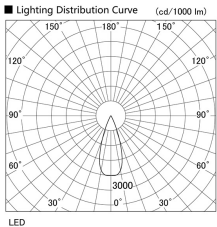

Item no. DD105-2135W9035

Series Name: Φ 100 Lens type Adjustable downlight

Installation	Recessed mount
Type	Φ 100 Lens type Adjustable downlight
Fixture wattage	21W
Beam angle	37 deg
Color Temp.	3500K
CRI	Ra>90
Luminous	1905 lm
Body	Die-cast aluminum alloy
Body finish	N/A
Trim finish	White
Reflector finish	N/A
IP Rate	IP20
Light source	COB module
Input Voltage	AC220~240V
Dimming Type	Non-Dimmable
Certificate	CE, CCC
Cut Hole	100mm

Height (Weight)	
31.8W	127 (0.9kg)
24.3W	127 (0.9kg)
21.0W	92 (0.8kg)
14.0W	92 (0.8kg)