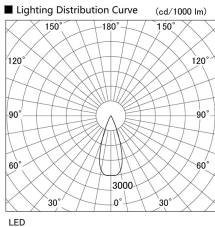

Item no. DD105-2135W9040

Series Name: Φ 100 Lens type Adjustable downlight

Installation	Recessed mount
Type	
Fixture wattage	21W
Beam angle	37 deg
Color Temp.	4000K
CRI	Ra>90
Luminous	1924 lm
Body	Die-cast aluminum alloy
Body finish	N/A
Trim finish	White
Reflector finish	N/A
IP Rate	IP20
Light source	COB module
Input Voltage	AC220~240V
Dimming Type	Non-Dimmable
Certificate	CE, CCC
Cut Hole	100mm

Height (Weight)	
31.8W	127 (0.9kg)
24.3W	127 (0.9kg)
21.0W	92 (0.8kg)
14.0W	92 (0.8kg)