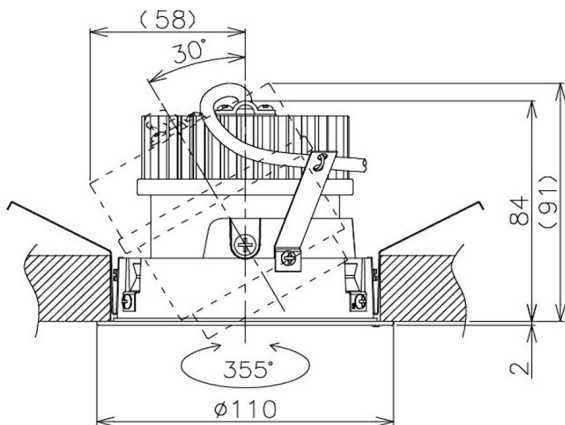

Item no. DD105-2135W9040

Series Name: Φ 100 Lens type Adjustable downlight

Installation	Recessed mount
Type	Φ 100 Lens type Adjustable downlight
Fixture wattage	21W
Beam angle	37 deg
Color Temp.	4000K
CRI	Ra>90
Luminous	1924 lm
Body	Die-cast aluminum alloy
Body finish	N/A
Trim finish	White
Reflector finish	N/A
IP Rate	IP20
Light source	COB module
Input Voltage	AC220~240V
Dimming Type	Non-Dimmable
Certificate	CE, CCC
Cut Hole	100mm

Height (Weight)	
31.8W	127 (0.9kg)
24.3W	127 (0.9kg)
21.0W	92 (0.8kg)
14.0W	92 (0.8kg)