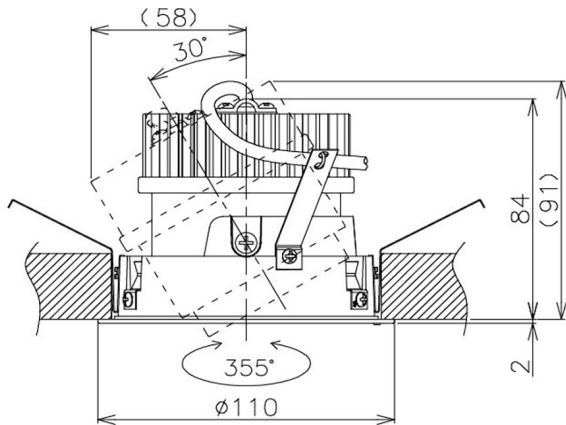

Item no. DD105-2135W9040

Series Name: Φ 100 Lens type Adjustable downlight

Installation	Recessed mount
Type	
Fixture wattage	21W
Beam angle	37 deg
Color Temp.	4000K
CRI	Ra>90
Luminous	1924 lm
Body	Die-cast aluminum alloy
Body finish	N/A
Trim finish	White
Reflector finish	N/A
IP Rate	IP20
Light source	COB module
Input Voltage	AC220~240V
Dimming Type	Non-Dimmable
Certificate	CE, CCC
Cut Hole	100mm

Height (Weight)	
31.8W	127 (0.9kg)
24.3W	127 (0.9kg)
21.0W	92 (0.8kg)
14.0W	92 (0.8kg)