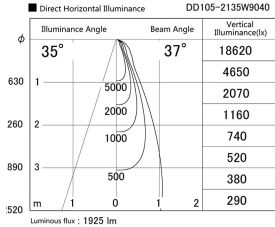

Item no. DD105-2135W9040

Series Name: Φ 100 Lens type Adjustable downlight

Installation	Recessed mount
Type	
Fixture wattage	21W
Beam angle	37 deg
Color Temp.	4000K
CRI	Ra>90
Luminous	1924 lm
Body	Die-cast aluminum alloy
Body finish	N/A
Trim finish	White
Reflector finish	N/A
IP Rate	IP20
Light source	COB module
Input Voltage	AC220~240V
Dimming Type	Non-Dimmable
Certificate	CE, CCC
Cut Hole	100mm

Height (Weight)	
31.8W	127 (0.9kg)
24.3W	127 (0.9kg)
21.0W	92 (0.8kg)
14.0W	92 (0.8kg)