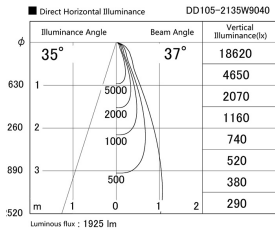

Item no. DD105-2135W9040

Series Name: Φ 100 Lens type Adjustable downlight

Installation	Recessed mount
Type	Φ 100 Lens type Adjustable downlight
Fixture wattage	21W
Beam angle	37 deg
Color Temp.	4000K
CRI	Ra>90
Luminous	1924 lm
Body	Die-cast aluminum alloy
Body finish	N/A
Trim finish	White
Reflector finish	N/A
IP Rate	IP20
Light source	COB module
Input Voltage	AC220~240V
Dimming Type	Non-Dimmable
Certificate	CE, CCC
Cut Hole	100mm

Height (Weight)	
31.8W	127 (0.9kg)
24.3W	127 (0.9kg)
21.0W	92 (0.8kg)
14.0W	92 (0.8kg)