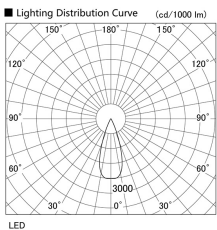

Item no. DD105-2135W9040

Series Name: Φ 100 Lens type Adjustable downlight

Installation	Recessed mount
Type	Φ 100 Lens type Adjustable downlight
Fixture wattage	21W
Beam angle	37 deg
Color Temp.	4000K
CRI	Ra>90
Luminous	1924 lm
Body	Die-cast aluminum alloy
Body finish	N/A
Trim finish	White
Reflector finish	N/A
IP Rate	IP20
Light source	COB module
Input Voltage	AC220~240V
Dimming Type	Non-Dimmable
Certificate	CE, CCC
Cut Hole	100mm

Height (Weight)	
31.8W	127 (0.9kg)
24.3W	127 (0.9kg)
21.0W	92 (0.8kg)
14.0W	92 (0.8kg)