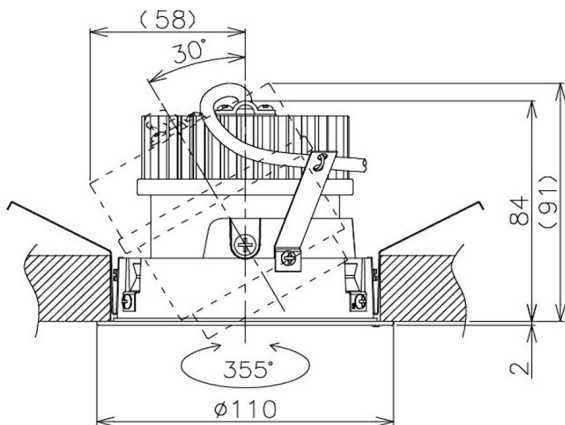

Item no. DD105-2150W9027

Series Name: Φ 100 Lens type Adjustable downlight

Installation	Recessed mount
Type	Φ 100 Lens type Adjustable downlight
Fixture wattage	21W
Beam angle	55 deg
Color Temp.	2700K
CRI	Ra>90
Luminous	1844 lm
Body	Die-cast aluminum alloy
Body finish	N/A
Trim finish	White
Reflector finish	N/A
IP Rate	IP20
Light source	COB module
Input Voltage	AC220~240V
Dimming Type	Non-Dimmable
Certificate	CE, CCC
Cut Hole	100mm

Height (Weight)	
31.8W	127 (0.9kg)
24.3W	127 (0.9kg)
21.0W	92 (0.8kg)
14.0W	92 (0.8kg)