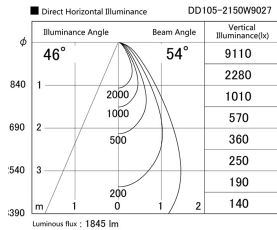

Item no. DD105-2150W9027

Series Name: Φ 100 Lens type Adjustable downlight

Installation	Recessed mount
Type	Φ 100 Lens type Adjustable downlight
Fixture wattage	21W
Beam angle	55 deg
Color Temp.	2700K
CRI	Ra>90
Luminous	1844 lm
Body	Die-cast aluminum alloy
Body finish	N/A
Trim finish	White
Reflector finish	N/A
IP Rate	IP20
Light source	COB module
Input Voltage	AC220~240V
Dimming Type	Non-Dimmable
Certificate	CE, CCC
Cut Hole	100mm

Height (Weight)	
31.8W	127 (0.9kg)
24.3W	127 (0.9kg)
21.0W	92 (0.8kg)
14.0W	92 (0.8kg)