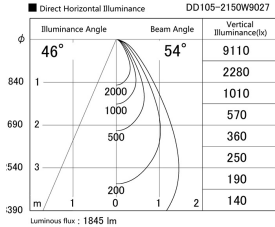

Item no. DD105-2150W9027

Series Name: Φ 100 Lens type Adjustable downlight

| | |
|------------------|-------------------------|
| Installation | Recessed mount |
| Type | |
| Fixture wattage | 21W |
| Beam angle | 55 deg |
| Color Temp. | 2700K |
| CRI | Ra>90 |
| Luminous | 1844 lm |
| Body | Die-cast aluminum alloy |
| Body finish | N/A |
| Trim finish | White |
| Reflector finish | N/A |
| IP Rate | IP20 |
| Light source | COB module |
| Input Voltage | AC220~240V |
| Dimming Type | Non-Dimmable |
| Certificate | CE, CCC |
| Cut Hole | 100mm |

| Height (Weight) | |
|-----------------|-------------|
| 31.8W | 127 (0.9kg) |
| 24.3W | 127 (0.9kg) |
| 21.0W | 92 (0.8kg) |
| 14.0W | 92 (0.8kg) |