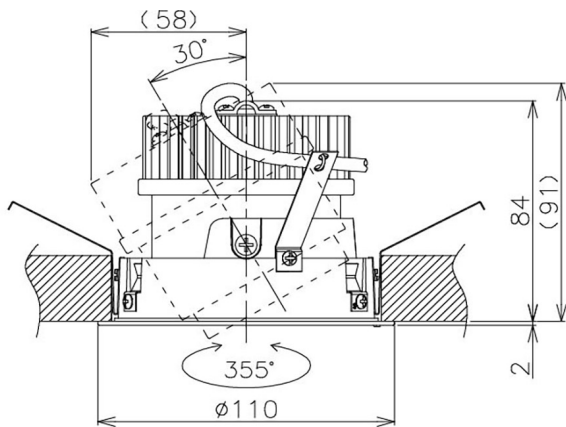

Item no. DD105-2150W9027

Series Name: Φ 100 Lens type Adjustable downlight

| | |
|------------------|-------------------------|
| Installation | Recessed mount |
| Type | |
| Fixture wattage | 21W |
| Beam angle | 55 deg |
| Color Temp. | 2700K |
| CRI | Ra>90 |
| Luminous | 1844 lm |
| Body | Die-cast aluminum alloy |
| Body finish | N/A |
| Trim finish | White |
| Reflector finish | N/A |
| IP Rate | IP20 |
| Light source | COB module |
| Input Voltage | AC220~240V |
| Dimming Type | Non-Dimmable |
| Certificate | CE, CCC |
| Cut Hole | 100mm |

| Height (Weight) | |
|-----------------|-------------|
| 31.8W | 127 (0.9kg) |
| 24.3W | 127 (0.9kg) |
| 21.0W | 92 (0.8kg) |
| 14.0W | 92 (0.8kg) |