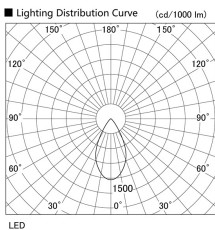

Item no. DD105-2150W9027

Series Name: Φ 100 Lens type Adjustable downlight

Installation	Recessed mount
Type	Φ 100 Lens type Adjustable downlight
Fixture wattage	21W
Beam angle	55 deg
Color Temp.	2700K
CRI	Ra>90
Luminous	1844 lm
Body	Die-cast aluminum alloy
Body finish	N/A
Trim finish	White
Reflector finish	N/A
IP Rate	IP20
Light source	COB module
Input Voltage	AC220~240V
Dimming Type	Non-Dimmable
Certificate	CE, CCC
Cut Hole	100mm

Height (Weight)	
31.8W	127 (0.9kg)
24.3W	127 (0.9kg)
21.0W	92 (0.8kg)
14.0W	92 (0.8kg)