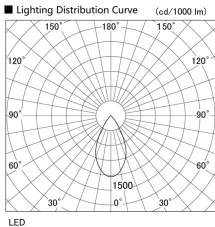

Item no. DD105-2150W9027

Series Name: Φ 100 Lens type Adjustable downlight

| | |
|------------------|-------------------------|
| Installation | Recessed mount |
| Type | |
| Fixture wattage | 21W |
| Beam angle | 55 deg |
| Color Temp. | 2700K |
| CRI | Ra>90 |
| Luminous | 1844 lm |
| Body | Die-cast aluminum alloy |
| Body finish | N/A |
| Trim finish | White |
| Reflector finish | N/A |
| IP Rate | IP20 |
| Light source | COB module |
| Input Voltage | AC220~240V |
| Dimming Type | Non-Dimmable |
| Certificate | CE, CCC |
| Cut Hole | 100mm |

| Height (Weight) | |
|-----------------|-------------|
| 31.8W | 127 (0.9kg) |
| 24.3W | 127 (0.9kg) |
| 21.0W | 92 (0.8kg) |
| 14.0W | 92 (0.8kg) |