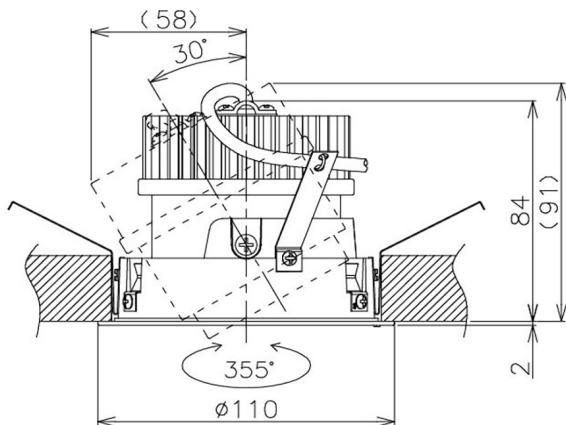

Item no. DD105-2150W9030

Series Name:  $\Phi$ 100 Lens type Adjustable downlight

Installation	Recessed mount
Type	$\Phi$ 100 Lens type Adjustable downlight
Fixture wattage	21W
Beam angle	55 deg
Color Temp.	3000K
CRI	Ra>90
Luminous	1921 lm
Body	Die-cast aluminum alloy
Body finish	N/A
Trim finish	White
Reflector finish	N/A
IP Rate	IP20
Light source	COB module
Input Voltage	AC220~240V
Dimming Type	Non-Dimmable
Certificate	CE, CCC
Cut Hole	100mm

Height (Weight)	
31.8W	127 (0.9kg)
24.3W	127 (0.9kg)
21.0W	92 (0.8kg)
14.0W	92 (0.8kg)