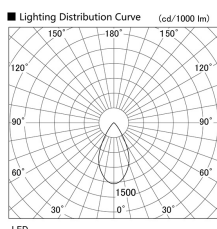

Item no. DD105-2150W9030

Series Name: Φ 100 Lens type Adjustable downlight

Installation	Recessed mount
Type	
Fixture wattage	21W
Beam angle	55 deg
Color Temp.	3000K
CRI	Ra>90
Luminous	1921 lm
Body	Die-cast aluminum alloy
Body finish	N/A
Trim finish	White
Reflector finish	N/A
IP Rate	IP20
Light source	COB module
Input Voltage	AC220~240V
Dimming Type	Non-Dimmable
Certificate	CE, CCC
Cut Hole	100mm

Height (Weight)	
31.8W	127 (0.9kg)
24.3W	127 (0.9kg)
21.0W	92 (0.8kg)
14.0W	92 (0.8kg)