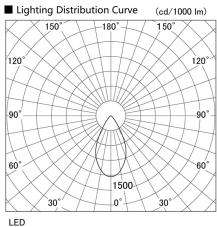

Item no. DD105-2150W9030

Series Name:  $\Phi$ 100 Lens type Adjustable downlight

Installation	Recessed mount
Type	$\Phi$ 100 Lens type Adjustable downlight
Fixture wattage	21W
Beam angle	55 deg
Color Temp.	3000K
CRI	Ra>90
Luminous	1921 lm
Body	Die-cast aluminum alloy
Body finish	N/A
Trim finish	White
Reflector finish	N/A
IP Rate	IP20
Light source	COB module
Input Voltage	AC220~240V
Dimming Type	Non-Dimmable
Certificate	CE, CCC
Cut Hole	100mm

Height (Weight)	
31.8W	127 (0.9kg)
24.3W	127 (0.9kg)
21.0W	92 (0.8kg)
14.0W	92 (0.8kg)