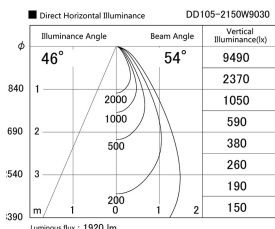

Item no. DD105-2150W9030

Series Name: Φ 100 Lens type Adjustable downlight

Installation	Recessed mount
Type	
Fixture wattage	21W
Beam angle	55 deg
Color Temp.	3000K
CRI	Ra>90
Luminous	1921 lm
Body	Die-cast aluminum alloy
Body finish	N/A
Trim finish	White
Reflector finish	N/A
IP Rate	IP20
Light source	COB module
Input Voltage	AC220~240V
Dimming Type	Non-Dimmable
Certificate	CE, CCC
Cut Hole	100mm

Height (Weight)	
31.8W	127 (0.9kg)
24.3W	127 (0.9kg)
21.0W	92 (0.8kg)
14.0W	92 (0.8kg)