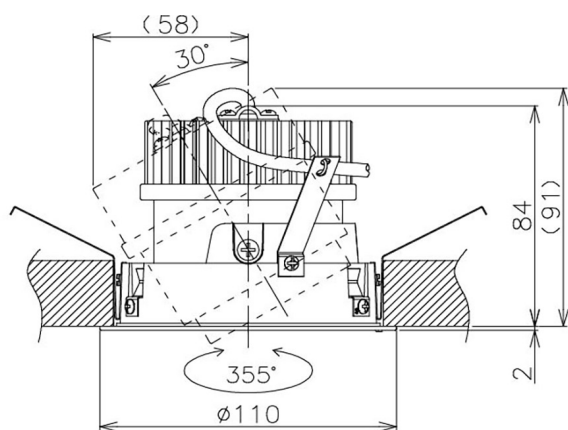

Item no. DD105-2150W9030

Series Name: Φ 100 Lens type Adjustable downlight

Installation	Recessed mount
Type	
Fixture wattage	21W
Beam angle	55 deg
Color Temp.	3000K
CRI	Ra>90
Luminous	1921 lm
Body	Die-cast aluminum alloy
Body finish	N/A
Trim finish	White
Reflector finish	N/A
IP Rate	IP20
Light source	COB module
Input Voltage	AC220~240V
Dimming Type	Non-Dimmable
Certificate	CE, CCC
Cut Hole	100mm

Height (Weight)	
31.8W	127 (0.9kg)
24.3W	127 (0.9kg)
21.0W	92 (0.8kg)
14.0W	92 (0.8kg)