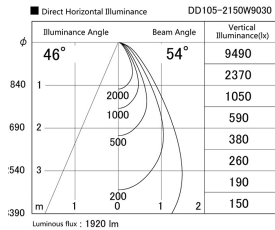

Item no. DD105-2150W9030

Series Name:  $\Phi$ 100 Lens type Adjustable downlight

Installation	Recessed mount
Type	$\Phi$ 100 Lens type Adjustable downlight
Fixture wattage	21W
Beam angle	55 deg
Color Temp.	3000K
CRI	Ra>90
Luminous	1921 lm
Body	Die-cast aluminum alloy
Body finish	N/A
Trim finish	White
Reflector finish	N/A
IP Rate	IP20
Light source	COB module
Input Voltage	AC220~240V
Dimming Type	Non-Dimmable
Certificate	CE, CCC
Cut Hole	100mm

Height (Weight)	
31.8W	127 (0.9kg)
24.3W	127 (0.9kg)
21.0W	92 (0.8kg)
14.0W	92 (0.8kg)