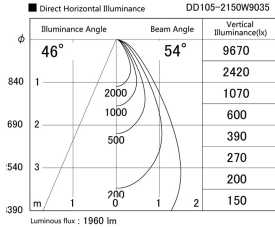

Item no. DD105-2150W9035

Series Name:  $\Phi$ 100 Lens type Adjustable downlight

Installation	Recessed mount
Type	$\Phi$ 100 Lens type Adjustable downlight
Fixture wattage	21W
Beam angle	55 deg
Color Temp.	3500K
CRI	Ra>90
Luminous	1959 lm
Body	Die-cast aluminum alloy
Body finish	N/A
Trim finish	White
Reflector finish	N/A
IP Rate	IP20
Light source	COB module
Input Voltage	AC220~240V
Dimming Type	Non-Dimmable
Certificate	CE, CCC
Cut Hole	100mm

Height (Weight)	
31.8W	127 (0.9kg)
24.3W	127 (0.9kg)
21.0W	92 (0.8kg)
14.0W	92 (0.8kg)