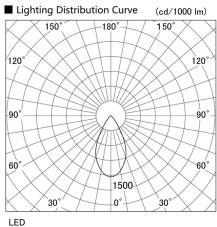

Item no. DD105-2150W9035

Series Name:  $\Phi$ 100 Lens type Adjustable downlight

Installation	Recessed mount
Type	$\Phi$ 100 Lens type Adjustable downlight
Fixture wattage	21W
Beam angle	55 deg
Color Temp.	3500K
CRI	Ra>90
Luminous	1959 lm
Body	Die-cast aluminum alloy
Body finish	N/A
Trim finish	White
Reflector finish	N/A
IP Rate	IP20
Light source	COB module
Input Voltage	AC220~240V
Dimming Type	Non-Dimmable
Certificate	CE, CCC
Cut Hole	100mm

Height (Weight)	
31.8W	127 (0.9kg)
24.3W	127 (0.9kg)
21.0W	92 (0.8kg)
14.0W	92 (0.8kg)