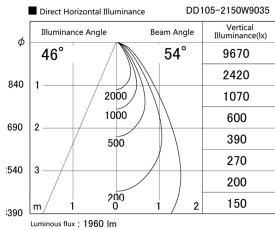

Item no. DD105-2150W9035

Series Name: Φ 100 Lens type Adjustable downlight

Installation	Recessed mount
Type	
Fixture wattage	21W
Beam angle	55 deg
Color Temp.	3500K
CRI	Ra>90
Luminous	1959 lm
Body	Die-cast aluminum alloy
Body finish	N/A
Trim finish	White
Reflector finish	N/A
IP Rate	IP20
Light source	COB module
Input Voltage	AC220~240V
Dimming Type	Non-Dimmable
Certificate	CE, CCC
Cut Hole	100mm

Height (Weight)	
31.8W	127 (0.9kg)
24.3W	127 (0.9kg)
21.0W	92 (0.8kg)
14.0W	92 (0.8kg)