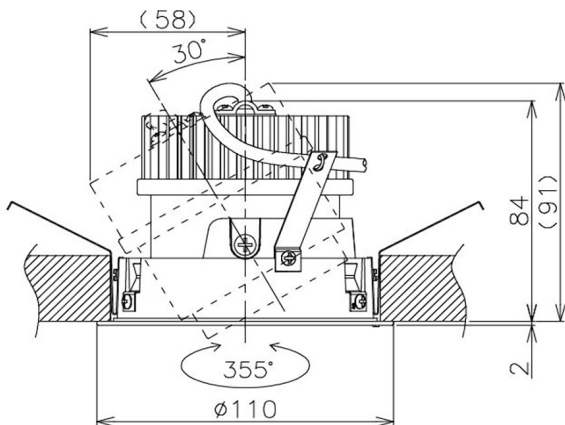

Item no. DD105-2150W9035

Series Name:  $\Phi$ 100 Lens type Adjustable downlight

Installation	Recessed mount
Type	$\Phi$ 100 Lens type Adjustable downlight
Fixture wattage	21W
Beam angle	55 deg
Color Temp.	3500K
CRI	Ra>90
Luminous	1959 lm
Body	Die-cast aluminum alloy
Body finish	N/A
Trim finish	White
Reflector finish	N/A
IP Rate	IP20
Light source	COB module
Input Voltage	AC220~240V
Dimming Type	Non-Dimmable
Certificate	CE, CCC
Cut Hole	100mm

Height (Weight)	
31.8W	127 (0.9kg)
24.3W	127 (0.9kg)
21.0W	92 (0.8kg)
14.0W	92 (0.8kg)