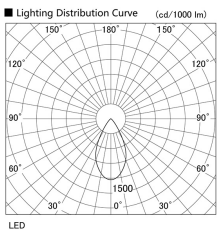

Item no. DD105-2150W9035

Series Name: Φ 100 Lens type Adjustable downlight

Installation	Recessed mount
Type	
Fixture wattage	21W
Beam angle	55 deg
Color Temp.	3500K
CRI	Ra>90
Luminous	1959 lm
Body	Die-cast aluminum alloy
Body finish	N/A
Trim finish	White
Reflector finish	N/A
IP Rate	IP20
Light source	COB module
Input Voltage	AC220~240V
Dimming Type	Non-Dimmable
Certificate	CE, CCC
Cut Hole	100mm

Height (Weight)	
31.8W	127 (0.9kg)
24.3W	127 (0.9kg)
21.0W	92 (0.8kg)
14.0W	92 (0.8kg)