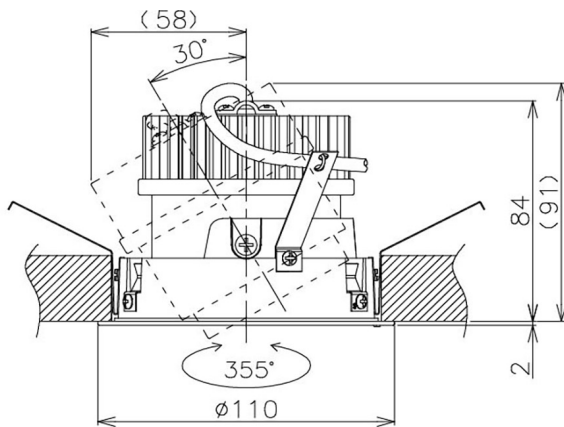

Item no. DD105-2150W9035

Series Name: Φ 100 Lens type Adjustable downlight

Installation	Recessed mount
Type	
Fixture wattage	21W
Beam angle	55 deg
Color Temp.	3500K
CRI	Ra>90
Luminous	1959 lm
Body	Die-cast aluminum alloy
Body finish	N/A
Trim finish	White
Reflector finish	N/A
IP Rate	IP20
Light source	COB module
Input Voltage	AC220~240V
Dimming Type	Non-Dimmable
Certificate	CE, CCC
Cut Hole	100mm

Height (Weight)	
31.8W	127 (0.9kg)
24.3W	127 (0.9kg)
21.0W	92 (0.8kg)
14.0W	92 (0.8kg)