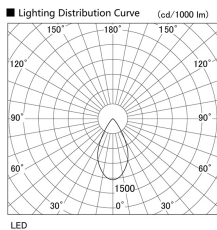

Item no. DD105-2150W9040

Series Name: Φ 100 Lens type Adjustable
downlight

Installation	Recessed mount
Type	
Fixture wattage	21W
Beam angle	55 deg
Color Temp.	4000K
CRI	Ra>90
Luminous	1979 lm
Body	Die-cast aluminum alloy
Body finish	N/A
Trim finish	White
Reflector finish	N/A
IP Rate	IP20
Light source	COB module
Input Voltage	AC220~240V
Dimming Type	Non-Dimmable
Certificate	CE, CCC
Cut Hole	100mm

Height (Weight)	
31.8W	127 (0.9kg)
24.3W	127 (0.9kg)
21.0W	92 (0.8kg)
14.0W	92 (0.8kg)