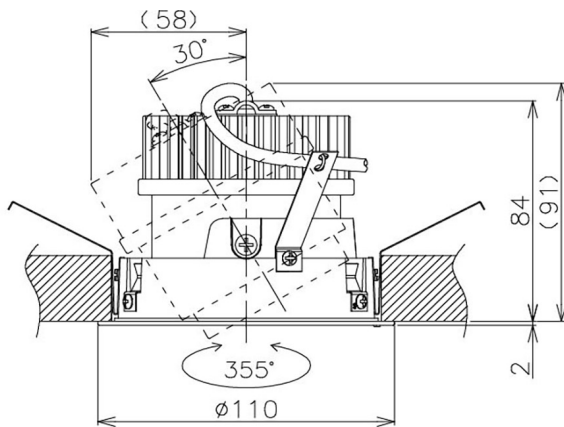

Item no. DD105-2150W9040

Series Name: Φ 100 Lens type Adjustable
downlight

Installation	Recessed mount
Type	
Fixture wattage	21W
Beam angle	55 deg
Color Temp.	4000K
CRI	Ra>90
Luminous	1979 lm
Body	Die-cast aluminum alloy
Body finish	N/A
Trim finish	White
Reflector finish	N/A
IP Rate	IP20
Light source	COB module
Input Voltage	AC220~240V
Dimming Type	Non-Dimmable
Certificate	CE, CCC
Cut Hole	100mm

Height (Weight)	
31.8W	127 (0.9kg)
24.3W	127 (0.9kg)
21.0W	92 (0.8kg)
14.0W	92 (0.8kg)