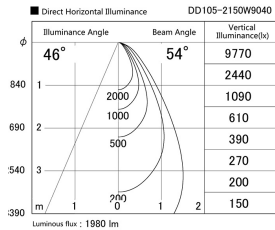

Item no. DD105-2150W9040

Series Name: Φ 100 Lens type Adjustable
downlight

Installation	Recessed mount
Type	
Fixture wattage	21W
Beam angle	55 deg
Color Temp.	4000K
CRI	Ra>90
Luminous	1979 lm
Body	Die-cast aluminum alloy
Body finish	N/A
Trim finish	White
Reflector finish	N/A
IP Rate	IP20
Light source	COB module
Input Voltage	AC220~240V
Dimming Type	Non-Dimmable
Certificate	CE, CCC
Cut Hole	100mm

Height (Weight)	
31.8W	127 (0.9kg)
24.3W	127 (0.9kg)
21.0W	92 (0.8kg)
14.0W	92 (0.8kg)