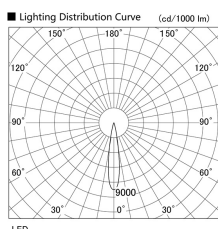

Item no. DD105-2515W9027

Series Name:  $\Phi$ 100 Lens type Adjustable  
downlight

Installation	Recessed mount
Type	
Fixture wattage	24.3W
Beam angle	17 deg
Color Temp.	2700K
CRI	Ra>90
Luminous	1999 lm
Body	Die-cast aluminum alloy
Body finish	N/A
Trim finish	White
Reflector finish	N/A
IP Rate	IP20
Light source	COB module
Input Voltage	AC220~240V
Dimming Type	Non-Dimmable
Certificate	CE, CCC
Cut Hole	100mm

Height (Weight)	
31.8W	127 (0.9kg)
24.3W	127 (0.9kg)
21.0W	92 (0.8kg)
14.0W	92 (0.8kg)