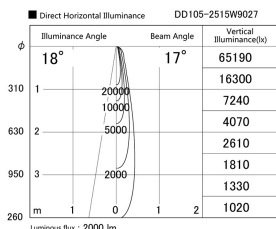

Item no. DD105-2515W9027

Series Name:  $\Phi$ 100 Lens type Adjustable  
downlight

Installation	Recessed mount
Type	
Fixture wattage	24.3W
Beam angle	17 deg
Color Temp.	2700K
CRI	Ra>90
Luminous	1999 lm
Body	Die-cast aluminum alloy
Body finish	N/A
Trim finish	White
Reflector finish	N/A
IP Rate	IP20
Light source	COB module
Input Voltage	AC220~240V
Dimming Type	Non-Dimmable
Certificate	CE, CCC
Cut Hole	100mm

Height (Weight)	
31.8W	127 (0.9kg)
24.3W	127 (0.9kg)
21.0W	92 (0.8kg)
14.0W	92 (0.8kg)