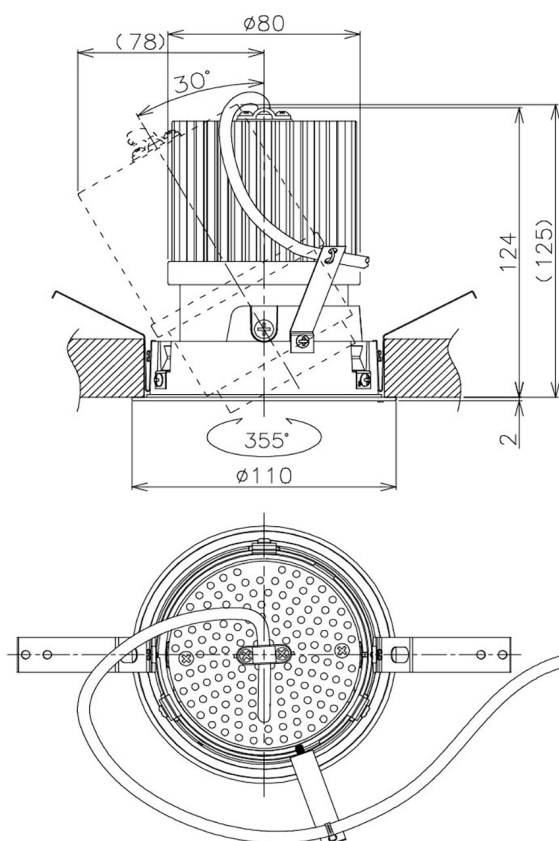

Item no. DD105-2515W9027

Series Name:  $\Phi$ 100 Lens type Adjustable  
downlight

Installation	Recessed mount
Type	
Fixture wattage	24.3W
Beam angle	17 deg
Color Temp.	2700K
CRI	Ra>90
Luminous	1999 lm
Body	Die-cast aluminum alloy
Body finish	N/A
Trim finish	White
Reflector finish	N/A
IP Rate	IP20
Light source	COB module
Input Voltage	AC220~240V
Dimming Type	Non-Dimmable
Certificate	CE, CCC
Cut Hole	100mm

Height (Weight)	
31.8W	127 (0.9kg)
24.3W	127 (0.9kg)
21.0W	92 (0.8kg)
14.0W	92 (0.8kg)