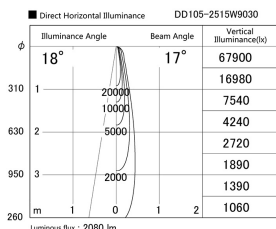

Item no. DD105-2515W9030

Series Name: Φ 100 Lens type Adjustable downlight

Installation	Recessed mount
Type	
Fixture wattage	24.3W
Beam angle	17 deg
Color Temp.	3000K
CRI	Ra>90
Luminous	2082 lm
Body	Die-cast aluminum alloy
Body finish	N/A
Trim finish	White
Reflector finish	N/A
IP Rate	IP20
Light source	COB module
Input Voltage	AC220~240V
Dimming Type	Non-Dimmable
Certificate	CE, CCC
Cut Hole	100mm

Height (Weight)	
31.8W	127 (0.9kg)
24.3W	127 (0.9kg)
21.0W	92 (0.8kg)
14.0W	92 (0.8kg)