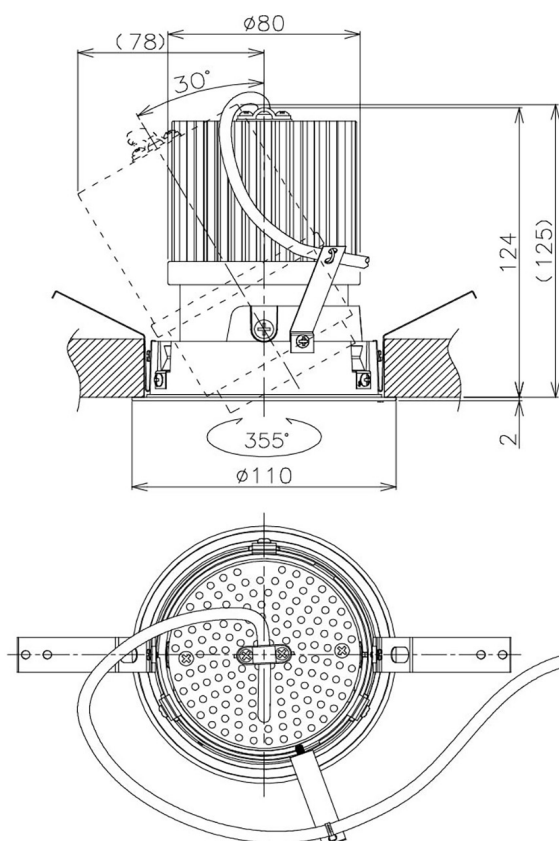

Item no. DD105-2515W9030

Series Name: Φ 100 Lens type Adjustable downlight

Installation	Recessed mount
Type	
Fixture wattage	24.3W
Beam angle	17 deg
Color Temp.	3000K
CRI	Ra>90
Luminous	2082 lm
Body	Die-cast aluminum alloy
Body finish	N/A
Trim finish	White
Reflector finish	N/A
IP Rate	IP20
Light source	COB module
Input Voltage	AC220~240V
Dimming Type	Non-Dimmable
Certificate	CE, CCC
Cut Hole	100mm

Height (Weight)	
31.8W	127 (0.9kg)
24.3W	127 (0.9kg)
21.0W	92 (0.8kg)
14.0W	92 (0.8kg)