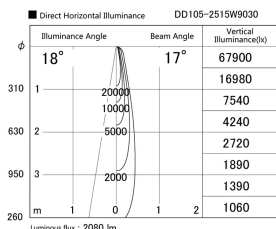

Item no. DD105-2515W9030

Series Name: Φ 100 Lens type Adjustable downlight

Installation	Recessed mount
Type	Φ 100 Lens type Adjustable downlight
Fixture wattage	24.3W
Beam angle	17 deg
Color Temp.	3000K
CRI	Ra>90
Luminous	2082 lm
Body	Die-cast aluminum alloy
Body finish	N/A
Trim finish	White
Reflector finish	N/A
IP Rate	IP20
Light source	COB module
Input Voltage	AC220~240V
Dimming Type	Non-Dimmable
Certificate	CE, CCC
Cut Hole	100mm

Height (Weight)	
31.8W	127 (0.9kg)
24.3W	127 (0.9kg)
21.0W	92 (0.8kg)
14.0W	92 (0.8kg)