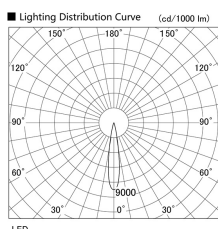

Item no. DD105-2515W9030

Series Name: Φ 100 Lens type Adjustable downlight

Installation	Recessed mount
Type	Φ 100 Lens type Adjustable downlight
Fixture wattage	24.3W
Beam angle	17 deg
Color Temp.	3000K
CRI	Ra>90
Luminous	2082 lm
Body	Die-cast aluminum alloy
Body finish	N/A
Trim finish	White
Reflector finish	N/A
IP Rate	IP20
Light source	COB module
Input Voltage	AC220~240V
Dimming Type	Non-Dimmable
Certificate	CE, CCC
Cut Hole	100mm

Height (Weight)	
31.8W	127 (0.9kg)
24.3W	127 (0.9kg)
21.0W	92 (0.8kg)
14.0W	92 (0.8kg)