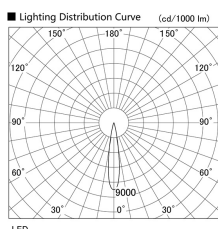

Item no. DD105-2515W9030

Series Name: Φ 100 Lens type Adjustable downlight

Installation	Recessed mount
Type	
Fixture wattage	24.3W
Beam angle	17 deg
Color Temp.	3000K
CRI	Ra>90
Luminous	2082 lm
Body	Die-cast aluminum alloy
Body finish	N/A
Trim finish	White
Reflector finish	N/A
IP Rate	IP20
Light source	COB module
Input Voltage	AC220~240V
Dimming Type	Non-Dimmable
Certificate	CE, CCC
Cut Hole	100mm

Height (Weight)	
31.8W	127 (0.9kg)
24.3W	127 (0.9kg)
21.0W	92 (0.8kg)
14.0W	92 (0.8kg)