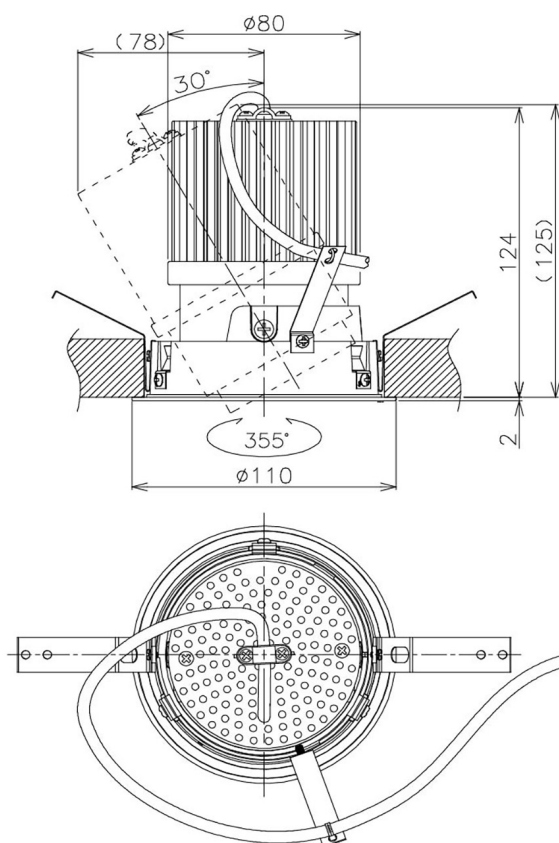

Item no. DD105-2515W9030

Series Name: Φ 100 Lens type Adjustable downlight

Installation	Recessed mount
Type	Φ 100 Lens type Adjustable downlight
Fixture wattage	24.3W
Beam angle	17 deg
Color Temp.	3000K
CRI	Ra>90
Luminous	2082 lm
Body	Die-cast aluminum alloy
Body finish	N/A
Trim finish	White
Reflector finish	N/A
IP Rate	IP20
Light source	COB module
Input Voltage	AC220~240V
Dimming Type	Non-Dimmable
Certificate	CE, CCC
Cut Hole	100mm

Height (Weight)	
31.8W	127 (0.9kg)
24.3W	127 (0.9kg)
21.0W	92 (0.8kg)
14.0W	92 (0.8kg)