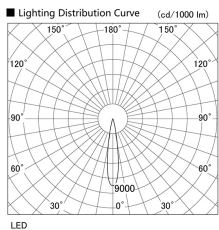

Item no. DD105-2515W9035

Series Name: Φ 100 Lens type Adjustable
downlight

Installation	Recessed mount
Type	
Fixture wattage	24.3W
Beam angle	17 deg
Color Temp.	3500K
CRI	Ra>90
Luminous	2124 lm
Body	Die-cast aluminum alloy
Body finish	N/A
Trim finish	White
Reflector finish	N/A
IP Rate	IP20
Light source	COB module
Input Voltage	AC220~240V
Dimming Type	Non-Dimmable
Certificate	CE, CCC
Cut Hole	100mm

Height (Weight)	
31.8W	127 (0.9kg)
24.3W	127 (0.9kg)
21.0W	92 (0.8kg)
14.0W	92 (0.8kg)