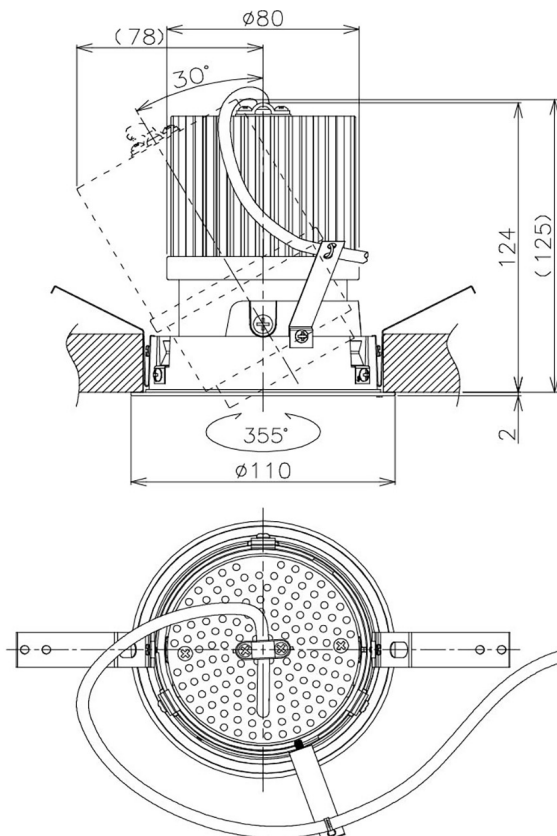

Item no. DD105-2515W9035

Series Name: Φ 100 Lens type Adjustable
downlight

Installation	Recessed mount
Type	
Fixture wattage	24.3W
Beam angle	17 deg
Color Temp.	3500K
CRI	Ra>90
Luminous	2124 lm
Body	Die-cast aluminum alloy
Body finish	N/A
Trim finish	White
Reflector finish	N/A
IP Rate	IP20
Light source	COB module
Input Voltage	AC220~240V
Dimming Type	Non-Dimmable
Certificate	CE, CCC
Cut Hole	100mm

Height (Weight)	
31.8W	127 (0.9kg)
24.3W	127 (0.9kg)
21.0W	92 (0.8kg)
14.0W	92 (0.8kg)