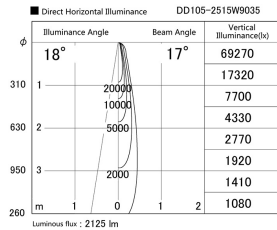

Item no. DD105-2515W9035

Series Name: Φ 100 Lens type Adjustable
downlight

Installation	Recessed mount
Type	
Fixture wattage	24.3W
Beam angle	17 deg
Color Temp.	3500K
CRI	Ra>90
Luminous	2124 lm
Body	Die-cast aluminum alloy
Body finish	N/A
Trim finish	White
Reflector finish	N/A
IP Rate	IP20
Light source	COB module
Input Voltage	AC220~240V
Dimming Type	Non-Dimmable
Certificate	CE, CCC
Cut Hole	100mm

Height (Weight)	
31.8W	127 (0.9kg)
24.3W	127 (0.9kg)
21.0W	92 (0.8kg)
14.0W	92 (0.8kg)