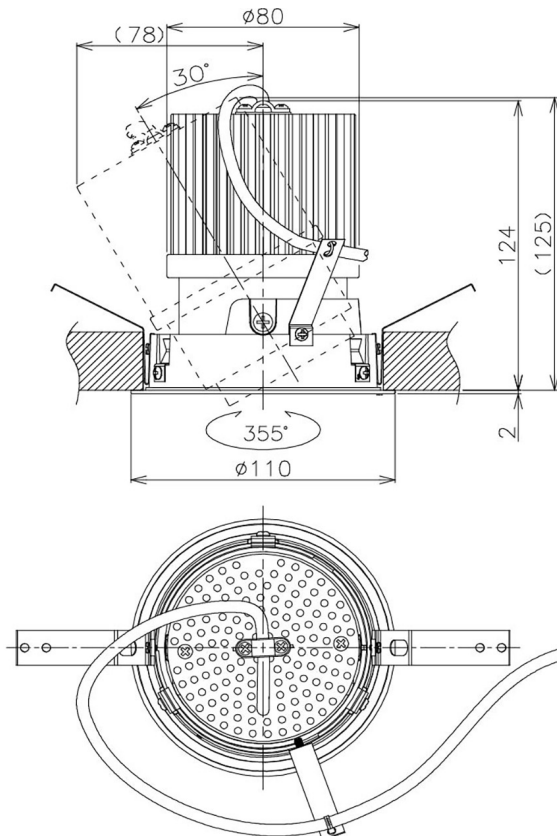

Item no. DD105-2515W9035

Series Name: Φ 100 Lens type Adjustable downlight

Installation	Recessed mount
Type	Φ 100 Lens type Adjustable downlight
Fixture wattage	24.3W
Beam angle	17 deg
Color Temp.	3500K
CRI	Ra>90
Luminous	2124 lm
Body	Die-cast aluminum alloy
Body finish	N/A
Trim finish	White
Reflector finish	N/A
IP Rate	IP20
Light source	COB module
Input Voltage	AC220~240V
Dimming Type	Non-Dimmable
Certificate	CE, CCC
Cut Hole	100mm

Height (Weight)	
31.8W	127 (0.9kg)
24.3W	127 (0.9kg)
21.0W	92 (0.8kg)
14.0W	92 (0.8kg)