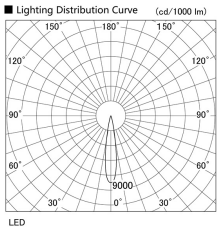

Item no. DD105-2515W9035

Series Name: Φ 100 Lens type Adjustable downlight

Installation	Recessed mount
Type	Φ 100 Lens type Adjustable downlight
Fixture wattage	24.3W
Beam angle	17 deg
Color Temp.	3500K
CRI	Ra>90
Luminous	2124 lm
Body	Die-cast aluminum alloy
Body finish	N/A
Trim finish	White
Reflector finish	N/A
IP Rate	IP20
Light source	COB module
Input Voltage	AC220~240V
Dimming Type	Non-Dimmable
Certificate	CE, CCC
Cut Hole	100mm

Height (Weight)	
31.8W	127 (0.9kg)
24.3W	127 (0.9kg)
21.0W	92 (0.8kg)
14.0W	92 (0.8kg)