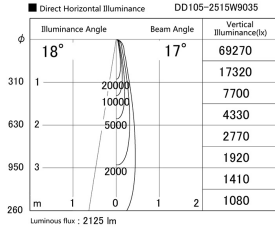

Item no. DD105-2515W9035

Series Name: Φ 100 Lens type Adjustable downlight

Installation	Recessed mount
Type	Φ 100 Lens type Adjustable downlight
Fixture wattage	24.3W
Beam angle	17 deg
Color Temp.	3500K
CRI	Ra>90
Luminous	2124 lm
Body	Die-cast aluminum alloy
Body finish	N/A
Trim finish	White
Reflector finish	N/A
IP Rate	IP20
Light source	COB module
Input Voltage	AC220~240V
Dimming Type	Non-Dimmable
Certificate	CE, CCC
Cut Hole	100mm

Height (Weight)	
31.8W	127 (0.9kg)
24.3W	127 (0.9kg)
21.0W	92 (0.8kg)
14.0W	92 (0.8kg)