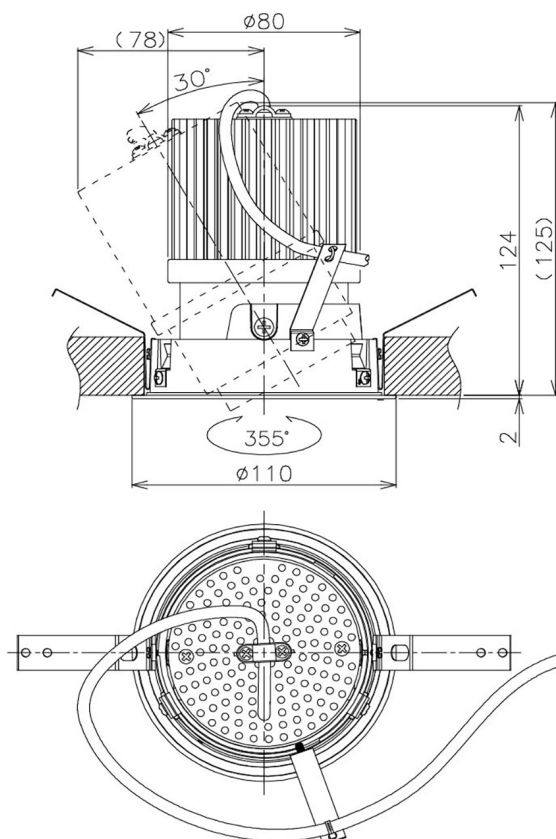

Item no. DD105-2515W9040

Series Name:  $\Phi$ 100 Lens type Adjustable  
downlight

Installation	Recessed mount
Type	
Fixture wattage	24.3W
Beam angle	17 deg
Color Temp.	4000K
CRI	Ra>90
Luminous	2144 lm
Body	Die-cast aluminum alloy
Body finish	N/A
Trim finish	White
Reflector finish	N/A
IP Rate	IP20
Light source	COB module
Input Voltage	AC220~240V
Dimming Type	Non-Dimmable
Certificate	CE, CCC
Cut Hole	100mm

Height (Weight)	
31.8W	127 (0.9kg)
24.3W	127 (0.9kg)
21.0W	92 (0.8kg)
14.0W	92 (0.8kg)