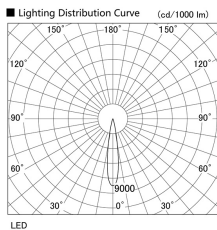

Item no. DD105-2515W9040

Series Name:  $\Phi$ 100 Lens type Adjustable  
downlight

Installation	Recessed mount
Type	
Fixture wattage	24.3W
Beam angle	17 deg
Color Temp.	4000K
CRI	Ra>90
Luminous	2144 lm
Body	Die-cast aluminum alloy
Body finish	N/A
Trim finish	White
Reflector finish	N/A
IP Rate	IP20
Light source	COB module
Input Voltage	AC220~240V
Dimming Type	Non-Dimmable
Certificate	CE, CCC
Cut Hole	100mm

Height (Weight)	
31.8W	127 (0.9kg)
24.3W	127 (0.9kg)
21.0W	92 (0.8kg)
14.0W	92 (0.8kg)