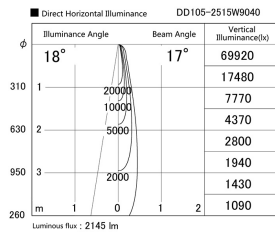

Item no. DD105-2515W9040

Series Name:  $\Phi$ 100 Lens type Adjustable  
downlight

Installation	Recessed mount
Type	
Fixture wattage	24.3W
Beam angle	17 deg
Color Temp.	4000K
CRI	Ra>90
Luminous	2144 lm
Body	Die-cast aluminum alloy
Body finish	N/A
Trim finish	White
Reflector finish	N/A
IP Rate	IP20
Light source	COB module
Input Voltage	AC220~240V
Dimming Type	Non-Dimmable
Certificate	CE, CCC
Cut Hole	100mm

Height (Weight)	
31.8W	127 (0.9kg)
24.3W	127 (0.9kg)
21.0W	92 (0.8kg)
14.0W	92 (0.8kg)