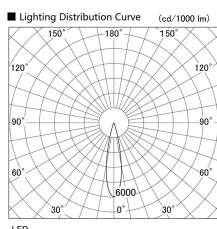

Item no. DD105-2520W9027

Series Name: Φ 100 Lens type Adjustable downlight

Installation	Recessed mount
Type	Φ 100 Lens type Adjustable downlight
Fixture wattage	24.3W
Beam angle	22 deg
Color Temp.	2700K
CRI	Ra>90
Luminous	2087 lm
Body	Die-cast aluminum alloy
Body finish	N/A
Trim finish	White
Reflector finish	N/A
IP Rate	IP20
Light source	COB module
Input Voltage	AC220~240V
Dimming Type	Non-Dimmable
Certificate	CE, CCC
Cut Hole	100mm

Height (Weight)	
31.8W	127 (0.9kg)
24.3W	127 (0.9kg)
21.0W	92 (0.8kg)
14.0W	92 (0.8kg)