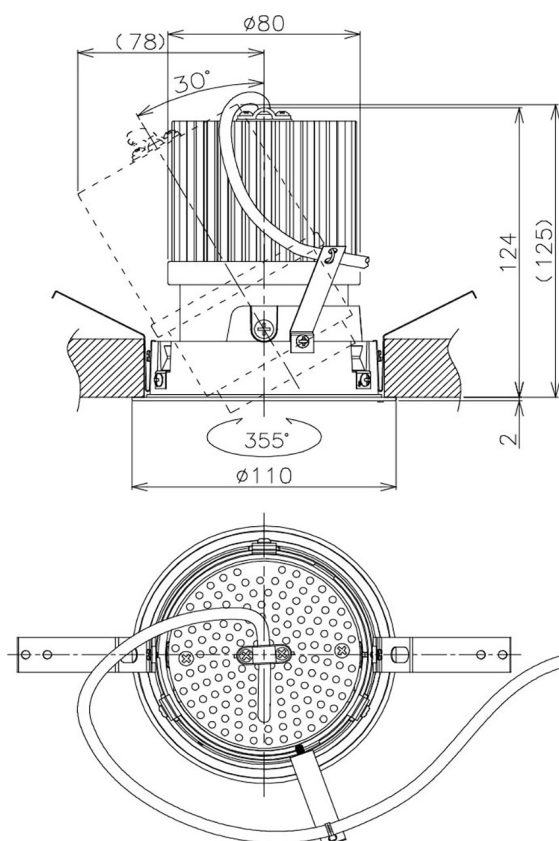

Item no. DD105-2520W9027

Series Name: Φ 100 Lens type Adjustable downlight

Installation	Recessed mount
Type	Φ 100 Lens type Adjustable downlight
Fixture wattage	24.3W
Beam angle	22 deg
Color Temp.	2700K
CRI	Ra>90
Luminous	2087 lm
Body	Die-cast aluminum alloy
Body finish	N/A
Trim finish	White
Reflector finish	N/A
IP Rate	IP20
Light source	COB module
Input Voltage	AC220~240V
Dimming Type	Non-Dimmable
Certificate	CE, CCC
Cut Hole	100mm

Height (Weight)	
31.8W	127 (0.9kg)
24.3W	127 (0.9kg)
21.0W	92 (0.8kg)
14.0W	92 (0.8kg)