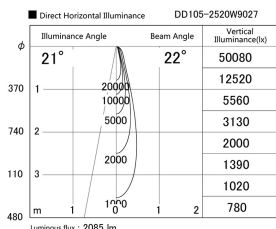

Item no. DD105-2520W9027

Series Name: Φ 100 Lens type Adjustable downlight

Installation	Recessed mount
Type	Φ 100 Lens type Adjustable downlight
Fixture wattage	24.3W
Beam angle	22 deg
Color Temp.	2700K
CRI	Ra>90
Luminous	2087 lm
Body	Die-cast aluminum alloy
Body finish	N/A
Trim finish	White
Reflector finish	N/A
IP Rate	IP20
Light source	COB module
Input Voltage	AC220~240V
Dimming Type	Non-Dimmable
Certificate	CE, CCC
Cut Hole	100mm

Height (Weight)	
31.8W	127 (0.9kg)
24.3W	127 (0.9kg)
21.0W	92 (0.8kg)
14.0W	92 (0.8kg)