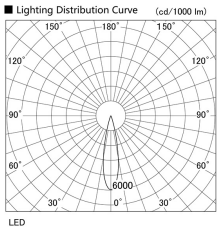

Item no. DD105-2520W9027

Series Name: Φ 100 Lens type Adjustable downlight

Installation	Recessed mount
Type	
Fixture wattage	24.3W
Beam angle	22 deg
Color Temp.	2700K
CRI	Ra>90
Luminous	2087 lm
Body	Die-cast aluminum alloy
Body finish	N/A
Trim finish	White
Reflector finish	N/A
IP Rate	IP20
Light source	COB module
Input Voltage	AC220~240V
Dimming Type	Non-Dimmable
Certificate	CE, CCC
Cut Hole	100mm

Height (Weight)	
31.8W	127 (0.9kg)
24.3W	127 (0.9kg)
21.0W	92 (0.8kg)
14.0W	92 (0.8kg)