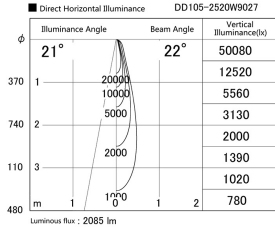

Item no. DD105-2520W9027

Series Name: Φ 100 Lens type Adjustable downlight

Installation	Recessed mount
Type	
Fixture wattage	24.3W
Beam angle	22 deg
Color Temp.	2700K
CRI	Ra>90
Luminous	2087 lm
Body	Die-cast aluminum alloy
Body finish	N/A
Trim finish	White
Reflector finish	N/A
IP Rate	IP20
Light source	COB module
Input Voltage	AC220~240V
Dimming Type	Non-Dimmable
Certificate	CE, CCC
Cut Hole	100mm

Height (Weight)	
31.8W	127 (0.9kg)
24.3W	127 (0.9kg)
21.0W	92 (0.8kg)
14.0W	92 (0.8kg)