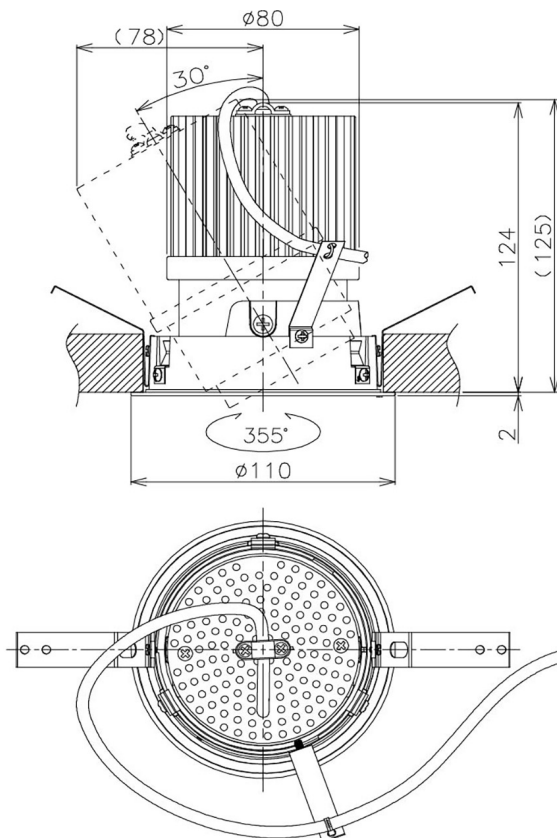

Item no. DD105-2520W9027

Series Name: Φ 100 Lens type Adjustable downlight

Installation	Recessed mount
Type	
Fixture wattage	24.3W
Beam angle	22 deg
Color Temp.	2700K
CRI	Ra>90
Luminous	2087 lm
Body	Die-cast aluminum alloy
Body finish	N/A
Trim finish	White
Reflector finish	N/A
IP Rate	IP20
Light source	COB module
Input Voltage	AC220~240V
Dimming Type	Non-Dimmable
Certificate	CE, CCC
Cut Hole	100mm

Height (Weight)	
31.8W	127 (0.9kg)
24.3W	127 (0.9kg)
21.0W	92 (0.8kg)
14.0W	92 (0.8kg)