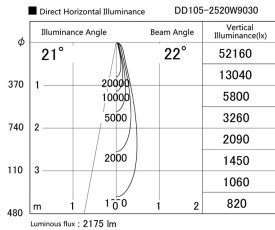

Item no. DD105-2520W9030

Series Name:  $\Phi$ 100 Lens type Adjustable downlight

Installation	Recessed mount
Type	
Fixture wattage	24.3W
Beam angle	22 deg
Color Temp.	3000K
CRI	Ra>90
Luminous	2174 lm
Body	Die-cast aluminum alloy
Body finish	N/A
Trim finish	White
Reflector finish	N/A
IP Rate	IP20
Light source	COB module
Input Voltage	AC220~240V
Dimming Type	Non-Dimmable
Certificate	CE, CCC
Cut Hole	100mm

Height (Weight)	
31.8W	127 (0.9kg)
24.3W	127 (0.9kg)
21.0W	92 (0.8kg)
14.0W	92 (0.8kg)