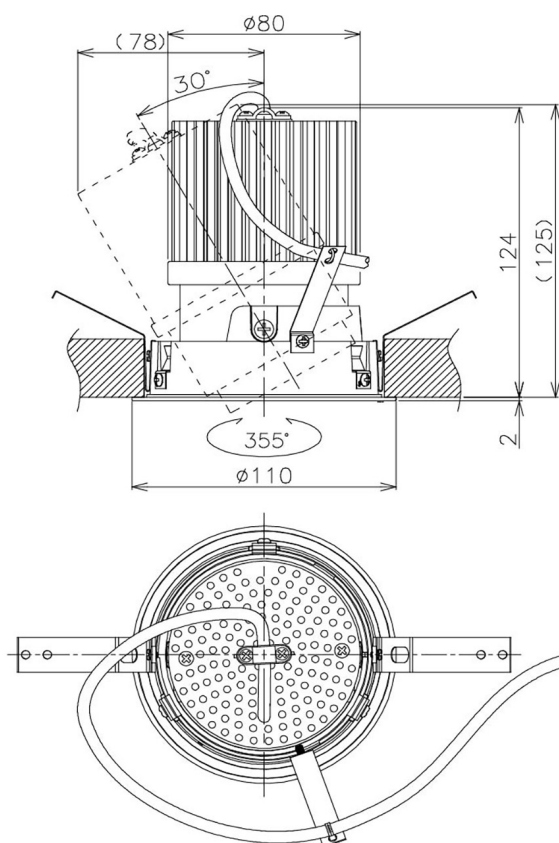

Item no. DD105-2520W9030

Series Name:  $\Phi$ 100 Lens type Adjustable downlight

Installation	Recessed mount
Type	$\Phi$ 100 Lens type Adjustable downlight
Fixture wattage	24.3W
Beam angle	22 deg
Color Temp.	3000K
CRI	Ra>90
Luminous	2174 lm
Body	Die-cast aluminum alloy
Body finish	N/A
Trim finish	White
Reflector finish	N/A
IP Rate	IP20
Light source	COB module
Input Voltage	AC220~240V
Dimming Type	Non-Dimmable
Certificate	CE, CCC
Cut Hole	100mm

Height (Weight)	
31.8W	127 (0.9kg)
24.3W	127 (0.9kg)
21.0W	92 (0.8kg)
14.0W	92 (0.8kg)