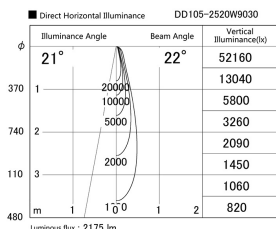

Item no. DD105-2520W9030

Series Name:  $\Phi$ 100 Lens type Adjustable downlight

Installation	Recessed mount
Type	$\Phi$ 100 Lens type Adjustable downlight
Fixture wattage	24.3W
Beam angle	22 deg
Color Temp.	3000K
CRI	Ra>90
Luminous	2174 lm
Body	Die-cast aluminum alloy
Body finish	N/A
Trim finish	White
Reflector finish	N/A
IP Rate	IP20
Light source	COB module
Input Voltage	AC220~240V
Dimming Type	Non-Dimmable
Certificate	CE, CCC
Cut Hole	100mm

Height (Weight)	
31.8W	127 (0.9kg)
24.3W	127 (0.9kg)
21.0W	92 (0.8kg)
14.0W	92 (0.8kg)