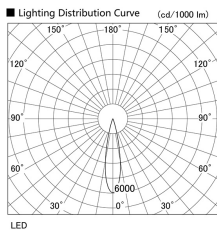

Item no. DD105-2520W9030

Series Name:  $\Phi$ 100 Lens type Adjustable downlight

Installation	Recessed mount
Type	
Fixture wattage	24.3W
Beam angle	22 deg
Color Temp.	3000K
CRI	Ra>90
Luminous	2174 lm
Body	Die-cast aluminum alloy
Body finish	N/A
Trim finish	White
Reflector finish	N/A
IP Rate	IP20
Light source	COB module
Input Voltage	AC220~240V
Dimming Type	Non-Dimmable
Certificate	CE, CCC
Cut Hole	100mm

Height (Weight)	
31.8W	127 (0.9kg)
24.3W	127 (0.9kg)
21.0W	92 (0.8kg)
14.0W	92 (0.8kg)