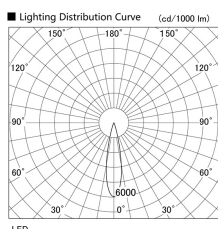

Item no. DD105-2520W9030

Series Name:  $\Phi$ 100 Lens type Adjustable downlight

Installation	Recessed mount
Type	$\Phi$ 100 Lens type Adjustable downlight
Fixture wattage	24.3W
Beam angle	22 deg
Color Temp.	3000K
CRI	Ra>90
Luminous	2174 lm
Body	Die-cast aluminum alloy
Body finish	N/A
Trim finish	White
Reflector finish	N/A
IP Rate	IP20
Light source	COB module
Input Voltage	AC220~240V
Dimming Type	Non-Dimmable
Certificate	CE, CCC
Cut Hole	100mm

Height (Weight)	
31.8W	127 (0.9kg)
24.3W	127 (0.9kg)
21.0W	92 (0.8kg)
14.0W	92 (0.8kg)