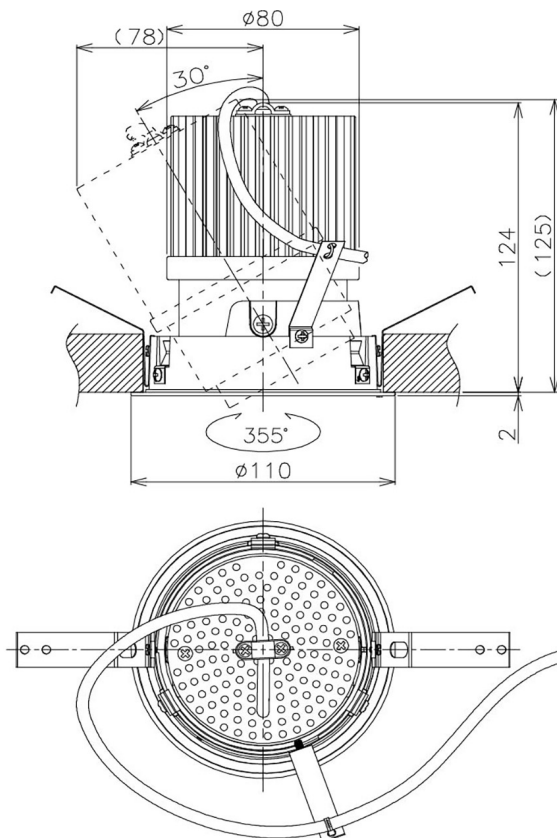

Item no. DD105-2520W9030

Series Name:  $\Phi$ 100 Lens type Adjustable downlight

Installation	Recessed mount
Type	
Fixture wattage	24.3W
Beam angle	22 deg
Color Temp.	3000K
CRI	Ra>90
Luminous	2174 lm
Body	Die-cast aluminum alloy
Body finish	N/A
Trim finish	White
Reflector finish	N/A
IP Rate	IP20
Light source	COB module
Input Voltage	AC220~240V
Dimming Type	Non-Dimmable
Certificate	CE, CCC
Cut Hole	100mm

Height (Weight)	
31.8W	127 (0.9kg)
24.3W	127 (0.9kg)
21.0W	92 (0.8kg)
14.0W	92 (0.8kg)