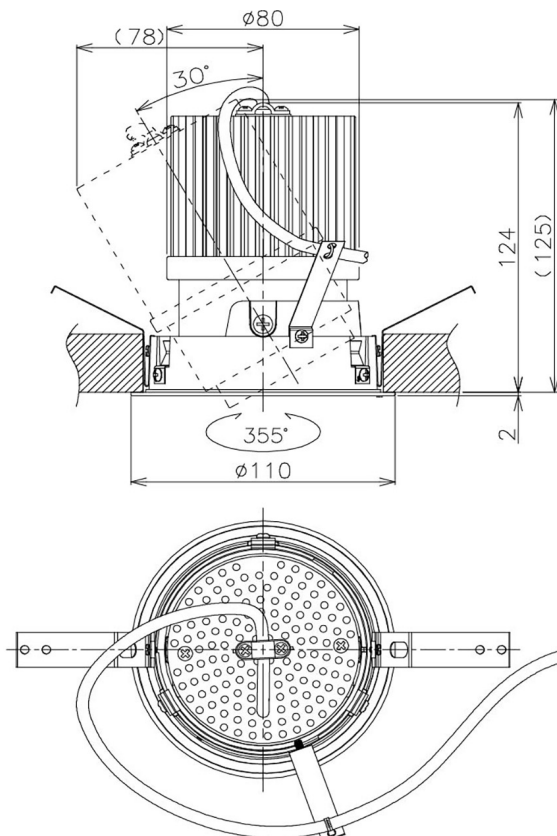

Item no. DD105-2520W9035

Series Name: Φ 100 Lens type Adjustable downlight

Installation	Recessed mount
Type	Φ 100 Lens type Adjustable downlight
Fixture wattage	24.3W
Beam angle	22 deg
Color Temp.	3500K
CRI	Ra>90
Luminous	2217 lm
Body	Die-cast aluminum alloy
Body finish	N/A
Trim finish	White
Reflector finish	N/A
IP Rate	IP20
Light source	COB module
Input Voltage	AC220~240V
Dimming Type	Non-Dimmable
Certificate	CE, CCC
Cut Hole	100mm

Height (Weight)	
31.8W	127 (0.9kg)
24.3W	127 (0.9kg)
21.0W	92 (0.8kg)
14.0W	92 (0.8kg)