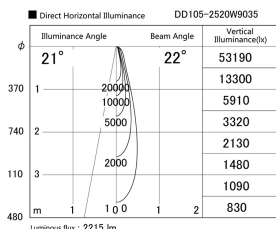

Item no. DD105-2520W9035

Series Name: Φ 100 Lens type Adjustable downlight

Installation	Recessed mount
Type	
Fixture wattage	24.3W
Beam angle	22 deg
Color Temp.	3500K
CRI	Ra>90
Luminous	2217 lm
Body	Die-cast aluminum alloy
Body finish	N/A
Trim finish	White
Reflector finish	N/A
IP Rate	IP20
Light source	COB module
Input Voltage	AC220~240V
Dimming Type	Non-Dimmable
Certificate	CE, CCC
Cut Hole	100mm

Height (Weight)	
31.8W	127 (0.9kg)
24.3W	127 (0.9kg)
21.0W	92 (0.8kg)
14.0W	92 (0.8kg)