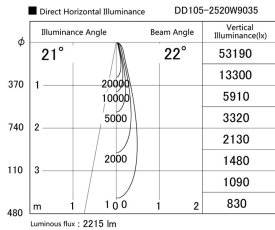

Item no. DD105-2520W9035

Series Name: Φ 100 Lens type Adjustable downlight

Installation	Recessed mount
Type	Φ 100 Lens type Adjustable downlight
Fixture wattage	24.3W
Beam angle	22 deg
Color Temp.	3500K
CRI	Ra>90
Luminous	2217 lm
Body	Die-cast aluminum alloy
Body finish	N/A
Trim finish	White
Reflector finish	N/A
IP Rate	IP20
Light source	COB module
Input Voltage	AC220~240V
Dimming Type	Non-Dimmable
Certificate	CE, CCC
Cut Hole	100mm

Height (Weight)	
31.8W	127 (0.9kg)
24.3W	127 (0.9kg)
21.0W	92 (0.8kg)
14.0W	92 (0.8kg)