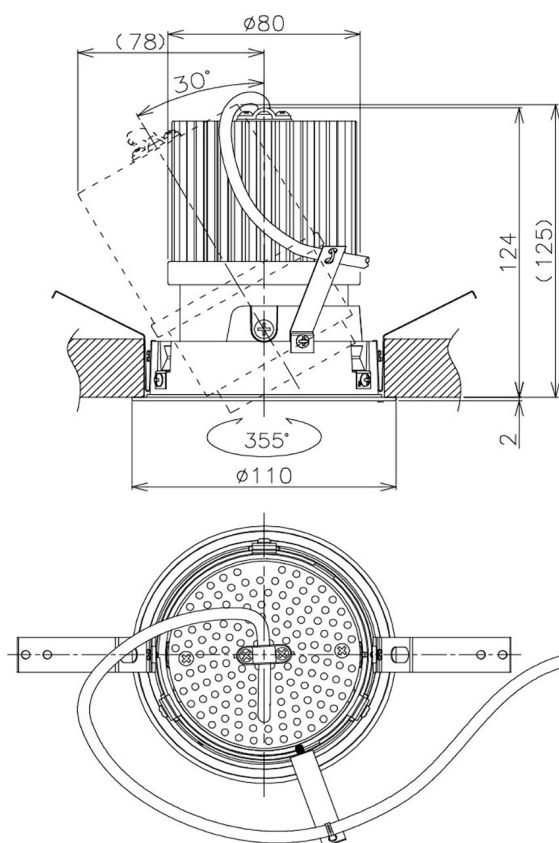

Item no. DD105-2520W9035

Series Name: Φ 100 Lens type Adjustable downlight

Installation	Recessed mount
Type	
Fixture wattage	24.3W
Beam angle	22 deg
Color Temp.	3500K
CRI	Ra>90
Luminous	2217 lm
Body	Die-cast aluminum alloy
Body finish	N/A
Trim finish	White
Reflector finish	N/A
IP Rate	IP20
Light source	COB module
Input Voltage	AC220~240V
Dimming Type	Non-Dimmable
Certificate	CE, CCC
Cut Hole	100mm

Height (Weight)	
31.8W	127 (0.9kg)
24.3W	127 (0.9kg)
21.0W	92 (0.8kg)
14.0W	92 (0.8kg)