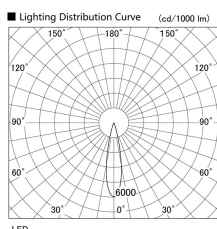

Item no. DD105-2520W9035

Series Name: Φ 100 Lens type Adjustable downlight

Installation	Recessed mount
Type	
Fixture wattage	24.3W
Beam angle	22 deg
Color Temp.	3500K
CRI	Ra>90
Luminous	2217 lm
Body	Die-cast aluminum alloy
Body finish	N/A
Trim finish	White
Reflector finish	N/A
IP Rate	IP20
Light source	COB module
Input Voltage	AC220~240V
Dimming Type	Non-Dimmable
Certificate	CE, CCC
Cut Hole	100mm

Height (Weight)	
31.8W	127 (0.9kg)
24.3W	127 (0.9kg)
21.0W	92 (0.8kg)
14.0W	92 (0.8kg)