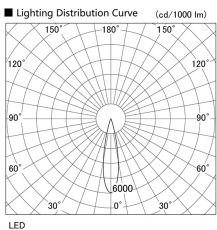

Item no. DD105-2520W9035

Series Name: Φ 100 Lens type Adjustable downlight

Installation	Recessed mount
Type	Φ 100 Lens type Adjustable downlight
Fixture wattage	24.3W
Beam angle	22 deg
Color Temp.	3500K
CRI	Ra>90
Luminous	2217 lm
Body	Die-cast aluminum alloy
Body finish	N/A
Trim finish	White
Reflector finish	N/A
IP Rate	IP20
Light source	COB module
Input Voltage	AC220~240V
Dimming Type	Non-Dimmable
Certificate	CE, CCC
Cut Hole	100mm

Height (Weight)	
31.8W	127 (0.9kg)
24.3W	127 (0.9kg)
21.0W	92 (0.8kg)
14.0W	92 (0.8kg)