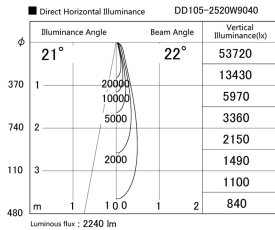

Item no. DD105-2520W9040

Series Name:  $\Phi$ 100 Lens type Adjustable downlight

Installation	Recessed mount
Type	
Fixture wattage	24.3W
Beam angle	22 deg
Color Temp.	4000K
CRI	Ra>90
Luminous	2239 lm
Body	Die-cast aluminum alloy
Body finish	N/A
Trim finish	White
Reflector finish	N/A
IP Rate	IP20
Light source	COB module
Input Voltage	AC220~240V
Dimming Type	Non-Dimmable
Certificate	CE, CCC
Cut Hole	100mm

Height (Weight)	
31.8W	127 (0.9kg)
24.3W	127 (0.9kg)
21.0W	92 (0.8kg)
14.0W	92 (0.8kg)