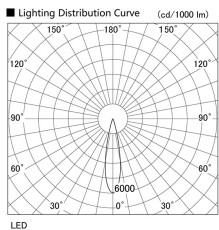

Item no. DD105-2520W9040

Series Name:  $\Phi$ 100 Lens type Adjustable downlight

Installation	Recessed mount
Type	
Fixture wattage	24.3W
Beam angle	22 deg
Color Temp.	4000K
CRI	Ra>90
Luminous	2239 lm
Body	Die-cast aluminum alloy
Body finish	N/A
Trim finish	White
Reflector finish	N/A
IP Rate	IP20
Light source	COB module
Input Voltage	AC220~240V
Dimming Type	Non-Dimmable
Certificate	CE, CCC
Cut Hole	100mm

Height (Weight)	
31.8W	127 (0.9kg)
24.3W	127 (0.9kg)
21.0W	92 (0.8kg)
14.0W	92 (0.8kg)