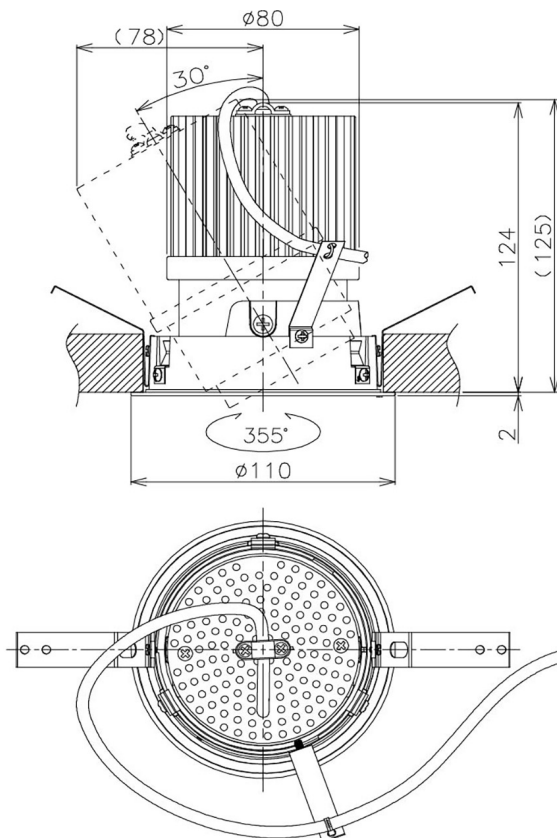

Item no. DD105-2520W9040

Series Name:  $\Phi$ 100 Lens type Adjustable downlight

Installation	Recessed mount
Type	
Fixture wattage	24.3W
Beam angle	22 deg
Color Temp.	4000K
CRI	Ra>90
Luminous	2239 lm
Body	Die-cast aluminum alloy
Body finish	N/A
Trim finish	White
Reflector finish	N/A
IP Rate	IP20
Light source	COB module
Input Voltage	AC220~240V
Dimming Type	Non-Dimmable
Certificate	CE, CCC
Cut Hole	100mm

Height (Weight)	
31.8W	127 (0.9kg)
24.3W	127 (0.9kg)
21.0W	92 (0.8kg)
14.0W	92 (0.8kg)