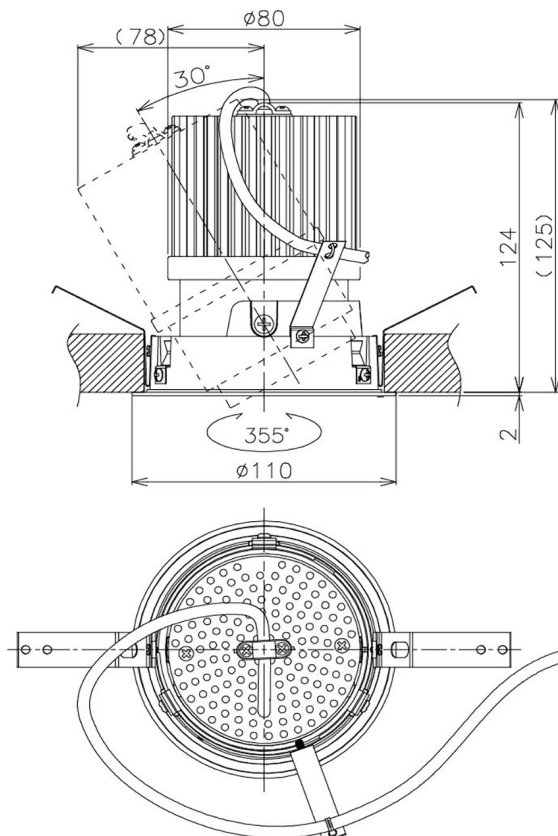

Item no. DD105-2535W9027

Series Name: Φ 100 Lens type Adjustable downlight

Installation	Recessed mount
Type	
Fixture wattage	24.3W
Beam angle	36 deg
Color Temp.	2700K
CRI	Ra>90
Luminous	2052 lm
Body	Die-cast aluminum alloy
Body finish	N/A
Trim finish	White
Reflector finish	N/A
IP Rate	IP20
Light source	COB module
Input Voltage	AC220~240V
Dimming Type	Non-Dimmable
Certificate	CE, CCC
Cut Hole	100mm

Height (Weight)	
31.8W	127 (0.9kg)
24.3W	127 (0.9kg)
21.0W	92 (0.8kg)
14.0W	92 (0.8kg)