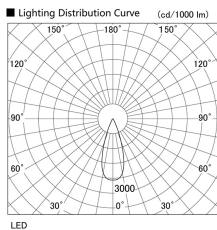

Item no. DD105-2535W9027

Series Name: Φ 100 Lens type Adjustable downlight

Installation	Recessed mount
Type	
Fixture wattage	24.3W
Beam angle	36 deg
Color Temp.	2700K
CRI	Ra>90
Luminous	2052 lm
Body	Die-cast aluminum alloy
Body finish	N/A
Trim finish	White
Reflector finish	N/A
IP Rate	IP20
Light source	COB module
Input Voltage	AC220~240V
Dimming Type	Non-Dimmable
Certificate	CE, CCC
Cut Hole	100mm

Height (Weight)	
31.8W	127 (0.9kg)
24.3W	127 (0.9kg)
21.0W	92 (0.8kg)
14.0W	92 (0.8kg)