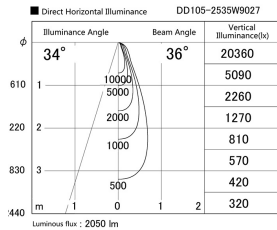

Item no. DD105-2535W9027

Series Name: Φ 100 Lens type Adjustable downlight

Installation	Recessed mount
Type	
Fixture wattage	24.3W
Beam angle	36 deg
Color Temp.	2700K
CRI	Ra>90
Luminous	2052 lm
Body	Die-cast aluminum alloy
Body finish	N/A
Trim finish	White
Reflector finish	N/A
IP Rate	IP20
Light source	COB module
Input Voltage	AC220~240V
Dimming Type	Non-Dimmable
Certificate	CE, CCC
Cut Hole	100mm

Height (Weight)	
31.8W	127 (0.9kg)
24.3W	127 (0.9kg)
21.0W	92 (0.8kg)
14.0W	92 (0.8kg)