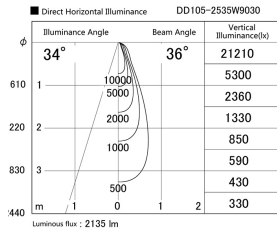

Item no. DD105-2535W9030

Series Name: Φ 100 Lens type Adjustable downlight

Installation	Recessed mount
Type	Φ 100 Lens type Adjustable downlight
Fixture wattage	24.3W
Beam angle	36 deg
Color Temp.	3000K
CRI	Ra>90
Luminous	2137 lm
Body	Die-cast aluminum alloy
Body finish	N/A
Trim finish	White
Reflector finish	N/A
IP Rate	IP20
Light source	COB module
Input Voltage	AC220~240V
Dimming Type	Non-Dimmable
Certificate	CE, CCC
Cut Hole	100mm

Height (Weight)	
31.8W	127 (0.9kg)
24.3W	127 (0.9kg)
21.0W	92 (0.8kg)
14.0W	92 (0.8kg)