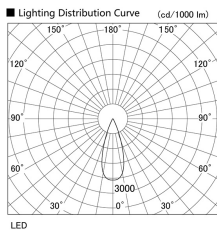

Item no. DD105-2535W9030

Series Name: Φ 100 Lens type Adjustable downlight

Installation	Recessed mount
Type	Φ 100 Lens type Adjustable downlight
Fixture wattage	24.3W
Beam angle	36 deg
Color Temp.	3000K
CRI	Ra>90
Luminous	2137 lm
Body	Die-cast aluminum alloy
Body finish	N/A
Trim finish	White
Reflector finish	N/A
IP Rate	IP20
Light source	COB module
Input Voltage	AC220~240V
Dimming Type	Non-Dimmable
Certificate	CE, CCC
Cut Hole	100mm

Height (Weight)	
31.8W	127 (0.9kg)
24.3W	127 (0.9kg)
21.0W	92 (0.8kg)
14.0W	92 (0.8kg)