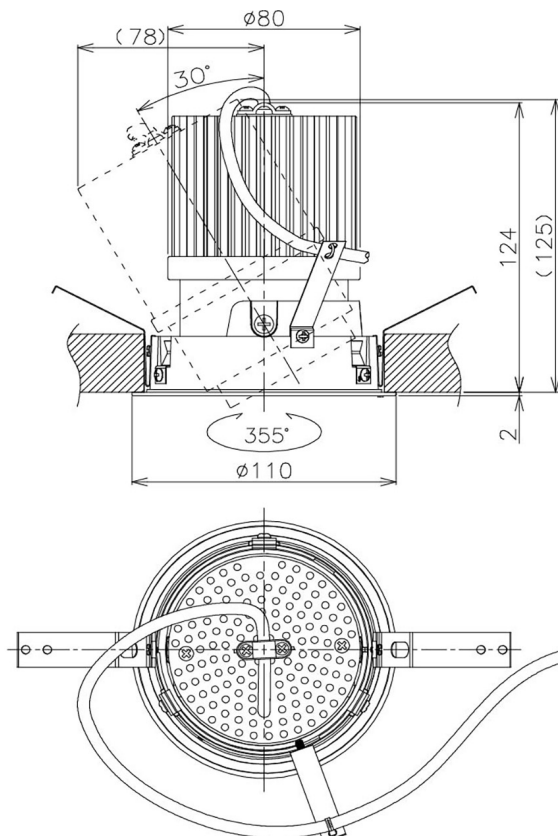

Item no. DD105-2535W9030

Series Name: Φ 100 Lens type Adjustable downlight

Installation	Recessed mount
Type	Φ 100 Lens type Adjustable downlight
Fixture wattage	24.3W
Beam angle	36 deg
Color Temp.	3000K
CRI	Ra>90
Luminous	2137 lm
Body	Die-cast aluminum alloy
Body finish	N/A
Trim finish	White
Reflector finish	N/A
IP Rate	IP20
Light source	COB module
Input Voltage	AC220~240V
Dimming Type	Non-Dimmable
Certificate	CE, CCC
Cut Hole	100mm

Height (Weight)	
31.8W	127 (0.9kg)
24.3W	127 (0.9kg)
21.0W	92 (0.8kg)
14.0W	92 (0.8kg)