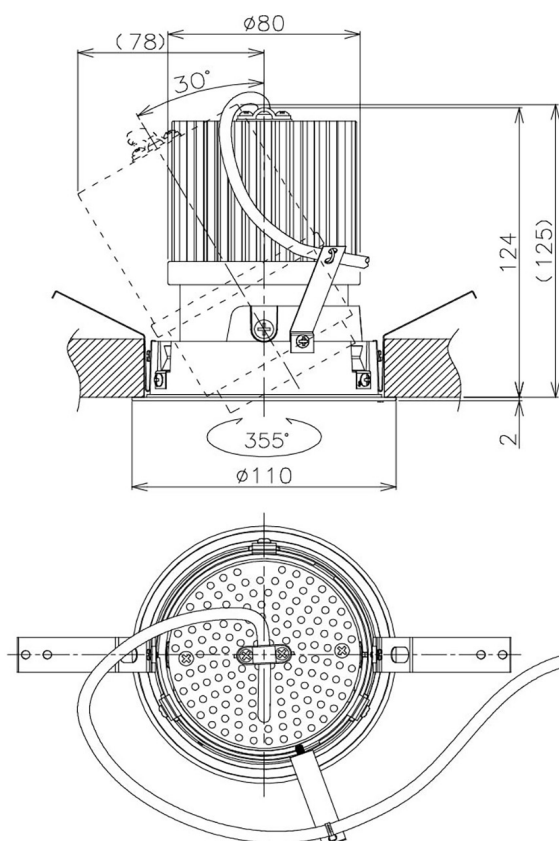

Item no. DD105-2535W9030

Series Name:  $\Phi$ 100 Lens type Adjustable downlight

Installation	Recessed mount
Type	
Fixture wattage	24.3W
Beam angle	36 deg
Color Temp.	3000K
CRI	Ra>90
Luminous	2137 lm
Body	Die-cast aluminum alloy
Body finish	N/A
Trim finish	White
Reflector finish	N/A
IP Rate	IP20
Light source	COB module
Input Voltage	AC220~240V
Dimming Type	Non-Dimmable
Certificate	CE, CCC
Cut Hole	100mm

Height (Weight)	
31.8W	127 (0.9kg)
24.3W	127 (0.9kg)
21.0W	92 (0.8kg)
14.0W	92 (0.8kg)