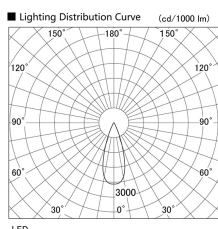

Item no. DD105-2535W9030

Series Name:  $\Phi$ 100 Lens type Adjustable downlight

Installation	Recessed mount
Type	
Fixture wattage	24.3W
Beam angle	36 deg
Color Temp.	3000K
CRI	Ra>90
Luminous	2137 lm
Body	Die-cast aluminum alloy
Body finish	N/A
Trim finish	White
Reflector finish	N/A
IP Rate	IP20
Light source	COB module
Input Voltage	AC220~240V
Dimming Type	Non-Dimmable
Certificate	CE, CCC
Cut Hole	100mm

Height (Weight)	
31.8W	127 (0.9kg)
24.3W	127 (0.9kg)
21.0W	92 (0.8kg)
14.0W	92 (0.8kg)