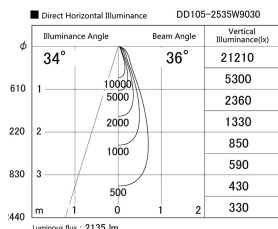

Item no. DD105-2535W9030

Series Name:  $\Phi$ 100 Lens type Adjustable downlight

Installation	Recessed mount
Type	
Fixture wattage	24.3W
Beam angle	36 deg
Color Temp.	3000K
CRI	Ra>90
Luminous	2137 lm
Body	Die-cast aluminum alloy
Body finish	N/A
Trim finish	White
Reflector finish	N/A
IP Rate	IP20
Light source	COB module
Input Voltage	AC220~240V
Dimming Type	Non-Dimmable
Certificate	CE, CCC
Cut Hole	100mm

Height (Weight)	
31.8W	127 (0.9kg)
24.3W	127 (0.9kg)
21.0W	92 (0.8kg)
14.0W	92 (0.8kg)