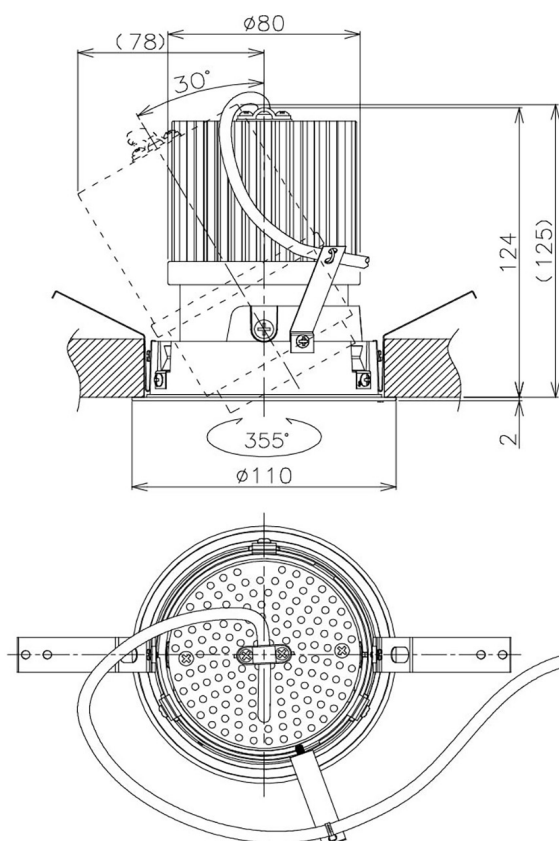

Item no. DD105-2535W9035

Series Name: Φ 100 Lens type Adjustable downlight

Installation	Recessed mount
Type	
Fixture wattage	24.3W
Beam angle	36 deg
Color Temp.	3500K
CRI	Ra>90
Luminous	2180 lm
Body	Die-cast aluminum alloy
Body finish	N/A
Trim finish	White
Reflector finish	N/A
IP Rate	IP20
Light source	COB module
Input Voltage	AC220~240V
Dimming Type	Non-Dimmable
Certificate	CE, CCC
Cut Hole	100mm

Height (Weight)	
31.8W	127 (0.9kg)
24.3W	127 (0.9kg)
21.0W	92 (0.8kg)
14.0W	92 (0.8kg)