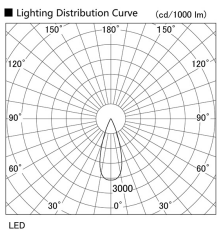

Item no. DD105-2535W9035

Series Name: Φ 100 Lens type Adjustable downlight

Installation	Recessed mount
Type	Φ 100 Lens type Adjustable downlight
Fixture wattage	24.3W
Beam angle	36 deg
Color Temp.	3500K
CRI	Ra>90
Luminous	2180 lm
Body	Die-cast aluminum alloy
Body finish	N/A
Trim finish	White
Reflector finish	N/A
IP Rate	IP20
Light source	COB module
Input Voltage	AC220~240V
Dimming Type	Non-Dimmable
Certificate	CE, CCC
Cut Hole	100mm

Height (Weight)	
31.8W	127 (0.9kg)
24.3W	127 (0.9kg)
21.0W	92 (0.8kg)
14.0W	92 (0.8kg)