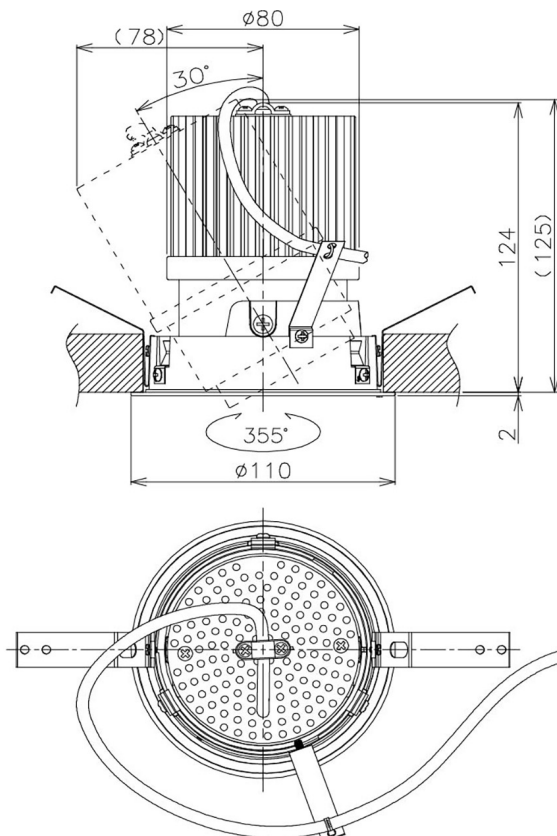

Item no. DD105-2535W9035

Series Name: Φ 100 Lens type Adjustable downlight

Installation	Recessed mount
Type	Φ 100 Lens type Adjustable downlight
Fixture wattage	24.3W
Beam angle	36 deg
Color Temp.	3500K
CRI	Ra>90
Luminous	2180 lm
Body	Die-cast aluminum alloy
Body finish	N/A
Trim finish	White
Reflector finish	N/A
IP Rate	IP20
Light source	COB module
Input Voltage	AC220~240V
Dimming Type	Non-Dimmable
Certificate	CE, CCC
Cut Hole	100mm

Height (Weight)	
31.8W	127 (0.9kg)
24.3W	127 (0.9kg)
21.0W	92 (0.8kg)
14.0W	92 (0.8kg)