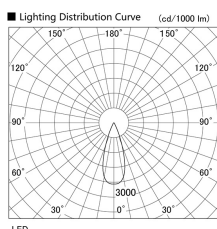

Item no. DD105-2535W9035

Series Name: Φ 100 Lens type Adjustable downlight

Installation	Recessed mount
Type	
Fixture wattage	24.3W
Beam angle	36 deg
Color Temp.	3500K
CRI	Ra>90
Luminous	2180 lm
Body	Die-cast aluminum alloy
Body finish	N/A
Trim finish	White
Reflector finish	N/A
IP Rate	IP20
Light source	COB module
Input Voltage	AC220~240V
Dimming Type	Non-Dimmable
Certificate	CE, CCC
Cut Hole	100mm

Height (Weight)	
31.8W	127 (0.9kg)
24.3W	127 (0.9kg)
21.0W	92 (0.8kg)
14.0W	92 (0.8kg)