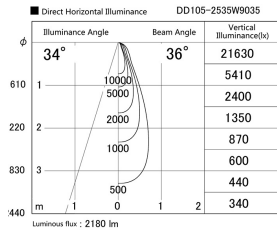

Item no. DD105-2535W9035

Series Name: Φ 100 Lens type Adjustable downlight

Installation	Recessed mount
Type	Φ 100 Lens type Adjustable downlight
Fixture wattage	24.3W
Beam angle	36 deg
Color Temp.	3500K
CRI	Ra>90
Luminous	2180 lm
Body	Die-cast aluminum alloy
Body finish	N/A
Trim finish	White
Reflector finish	N/A
IP Rate	IP20
Light source	COB module
Input Voltage	AC220~240V
Dimming Type	Non-Dimmable
Certificate	CE, CCC
Cut Hole	100mm

Height (Weight)	
31.8W	127 (0.9kg)
24.3W	127 (0.9kg)
21.0W	92 (0.8kg)
14.0W	92 (0.8kg)