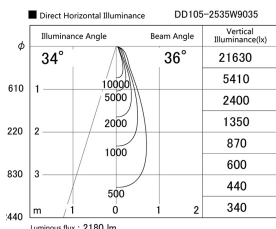

Item no. DD105-2535W9035

Series Name: Φ 100 Lens type Adjustable downlight

Installation	Recessed mount
Type	
Fixture wattage	24.3W
Beam angle	36 deg
Color Temp.	3500K
CRI	Ra>90
Luminous	2180 lm
Body	Die-cast aluminum alloy
Body finish	N/A
Trim finish	White
Reflector finish	N/A
IP Rate	IP20
Light source	COB module
Input Voltage	AC220~240V
Dimming Type	Non-Dimmable
Certificate	CE, CCC
Cut Hole	100mm

Height (Weight)	
31.8W	127 (0.9kg)
24.3W	127 (0.9kg)
21.0W	92 (0.8kg)
14.0W	92 (0.8kg)