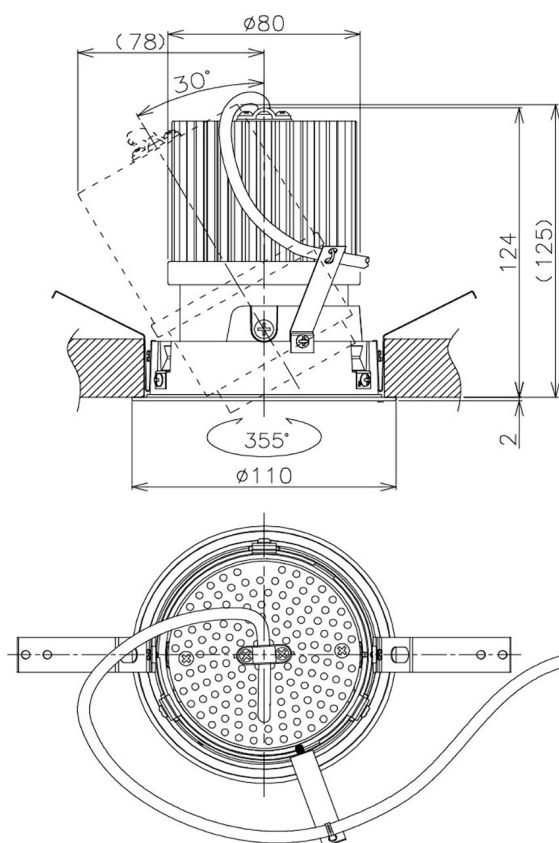

Item no. DD105-2535W9040

Series Name:  $\Phi$ 100 Lens type Adjustable downlight

Installation	Recessed mount
Type	
Fixture wattage	24.3W
Beam angle	36 deg
Color Temp.	4000K
CRI	Ra>90
Luminous	2201 lm
Body	Die-cast aluminum alloy
Body finish	N/A
Trim finish	White
Reflector finish	N/A
IP Rate	IP20
Light source	COB module
Input Voltage	AC220~240V
Dimming Type	Non-Dimmable
Certificate	CE, CCC
Cut Hole	100mm

Height (Weight)	
31.8W	127 (0.9kg)
24.3W	127 (0.9kg)
21.0W	92 (0.8kg)
14.0W	92 (0.8kg)