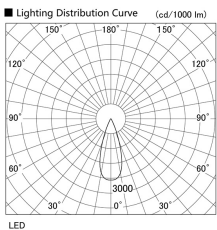

Item no. DD105-2535W9040

Series Name: Φ 100 Lens type Adjustable downlight

Installation	Recessed mount
Type	Φ 100 Lens type Adjustable downlight
Fixture wattage	24.3W
Beam angle	36 deg
Color Temp.	4000K
CRI	Ra>90
Luminous	2201 lm
Body	Die-cast aluminum alloy
Body finish	N/A
Trim finish	White
Reflector finish	N/A
IP Rate	IP20
Light source	COB module
Input Voltage	AC220~240V
Dimming Type	Non-Dimmable
Certificate	CE, CCC
Cut Hole	100mm

Height (Weight)	
31.8W	127 (0.9kg)
24.3W	127 (0.9kg)
21.0W	92 (0.8kg)
14.0W	92 (0.8kg)