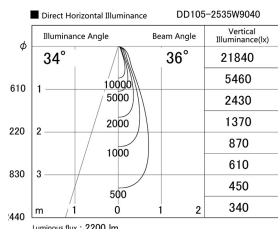

Item no. DD105-2535W9040

Series Name:  $\Phi$ 100 Lens type Adjustable downlight

Installation	Recessed mount
Type	
Fixture wattage	24.3W
Beam angle	36 deg
Color Temp.	4000K
CRI	Ra>90
Luminous	2201 lm
Body	Die-cast aluminum alloy
Body finish	N/A
Trim finish	White
Reflector finish	N/A
IP Rate	IP20
Light source	COB module
Input Voltage	AC220~240V
Dimming Type	Non-Dimmable
Certificate	CE, CCC
Cut Hole	100mm

Height (Weight)	
31.8W	127 (0.9kg)
24.3W	127 (0.9kg)
21.0W	92 (0.8kg)
14.0W	92 (0.8kg)