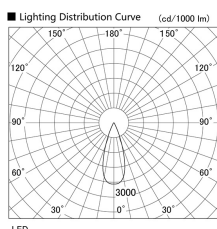

Item no. DD105-2535W9040

Series Name:  $\Phi$ 100 Lens type Adjustable downlight

Installation	Recessed mount
Type	
Fixture wattage	24.3W
Beam angle	36 deg
Color Temp.	4000K
CRI	Ra>90
Luminous	2201 lm
Body	Die-cast aluminum alloy
Body finish	N/A
Trim finish	White
Reflector finish	N/A
IP Rate	IP20
Light source	COB module
Input Voltage	AC220~240V
Dimming Type	Non-Dimmable
Certificate	CE, CCC
Cut Hole	100mm

Height (Weight)	
31.8W	127 (0.9kg)
24.3W	127 (0.9kg)
21.0W	92 (0.8kg)
14.0W	92 (0.8kg)