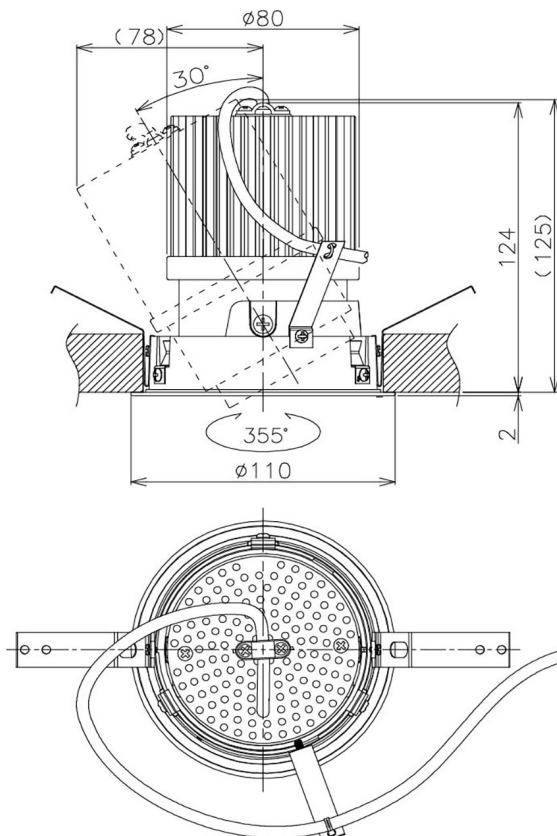

Item no. DD105-2535W9040

Series Name: Φ 100 Lens type Adjustable downlight

Installation	Recessed mount
Type	Φ 100 Lens type Adjustable downlight
Fixture wattage	24.3W
Beam angle	36 deg
Color Temp.	4000K
CRI	Ra>90
Luminous	2201 lm
Body	Die-cast aluminum alloy
Body finish	N/A
Trim finish	White
Reflector finish	N/A
IP Rate	IP20
Light source	COB module
Input Voltage	AC220~240V
Dimming Type	Non-Dimmable
Certificate	CE, CCC
Cut Hole	100mm

Height (Weight)	
31.8W	127 (0.9kg)
24.3W	127 (0.9kg)
21.0W	92 (0.8kg)
14.0W	92 (0.8kg)