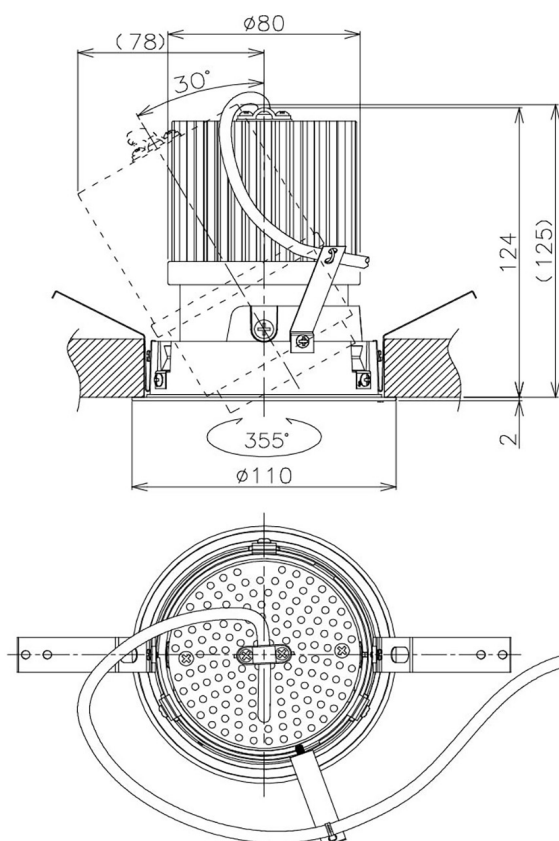

Item no. DD105-2535W9040

Series Name:  $\Phi$ 100 Lens type Adjustable downlight

|                  |                         |
|------------------|-------------------------|
| Installation     | Recessed mount          |
| Type             |                         |
| Fixture wattage  | 24.3W                   |
| Beam angle       | 36 deg                  |
| Color Temp.      | 4000K                   |
| CRI              | Ra>90                   |
| Luminous         | 2201 lm                 |
| Body             | Die-cast aluminum alloy |
| Body finish      | N/A                     |
| Trim finish      | White                   |
| Reflector finish | N/A                     |
| IP Rate          | IP20                    |
| Light source     | COB module              |
| Input Voltage    | AC220~240V              |
| Dimming Type     | Non-Dimmable            |
| Certificate      | CE, CCC                 |
| Cut Hole         | 100mm                   |

| Height (Weight) |             |
|-----------------|-------------|
| 31.8W           | 127 (0.9kg) |
| 24.3W           | 127 (0.9kg) |
| 21.0W           | 92 (0.8kg)  |
| 14.0W           | 92 (0.8kg)  |