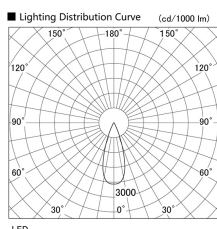

Item no. DD105-2535W9040

Series Name:  $\Phi$ 100 Lens type Adjustable downlight

|                  |                         |
|------------------|-------------------------|
| Installation     | Recessed mount          |
| Type             |                         |
| Fixture wattage  | 24.3W                   |
| Beam angle       | 36 deg                  |
| Color Temp.      | 4000K                   |
| CRI              | Ra>90                   |
| Luminous         | 2201 lm                 |
| Body             | Die-cast aluminum alloy |
| Body finish      | N/A                     |
| Trim finish      | White                   |
| Reflector finish | N/A                     |
| IP Rate          | IP20                    |
| Light source     | COB module              |
| Input Voltage    | AC220~240V              |
| Dimming Type     | Non-Dimmable            |
| Certificate      | CE, CCC                 |
| Cut Hole         | 100mm                   |

| Height (Weight) |             |
|-----------------|-------------|
| 31.8W           | 127 (0.9kg) |
| 24.3W           | 127 (0.9kg) |
| 21.0W           | 92 (0.8kg)  |
| 14.0W           | 92 (0.8kg)  |