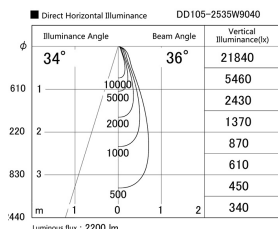

Item no. DD105-2535W9040

Series Name:  $\Phi$ 100 Lens type Adjustable downlight

|                  |                         |
|------------------|-------------------------|
| Installation     | Recessed mount          |
| Type             |                         |
| Fixture wattage  | 24.3W                   |
| Beam angle       | 36 deg                  |
| Color Temp.      | 4000K                   |
| CRI              | Ra>90                   |
| Luminous         | 2201 lm                 |
| Body             | Die-cast aluminum alloy |
| Body finish      | N/A                     |
| Trim finish      | White                   |
| Reflector finish | N/A                     |
| IP Rate          | IP20                    |
| Light source     | COB module              |
| Input Voltage    | AC220~240V              |
| Dimming Type     | Non-Dimmable            |
| Certificate      | CE, CCC                 |
| Cut Hole         | 100mm                   |

| Height (Weight) |             |
|-----------------|-------------|
| 31.8W           | 127 (0.9kg) |
| 24.3W           | 127 (0.9kg) |
| 21.0W           | 92 (0.8kg)  |
| 14.0W           | 92 (0.8kg)  |