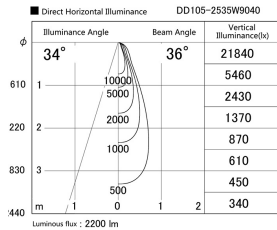

Item no. DD105-2535W9040

Series Name: Φ 100 Lens type Adjustable downlight

Installation	Recessed mount
Type	Φ 100 Lens type Adjustable downlight
Fixture wattage	24.3W
Beam angle	36 deg
Color Temp.	4000K
CRI	Ra>90
Luminous	2201 lm
Body	Die-cast aluminum alloy
Body finish	N/A
Trim finish	White
Reflector finish	N/A
IP Rate	IP20
Light source	COB module
Input Voltage	AC220~240V
Dimming Type	Non-Dimmable
Certificate	CE, CCC
Cut Hole	100mm

Height (Weight)	
31.8W	127 (0.9kg)
24.3W	127 (0.9kg)
21.0W	92 (0.8kg)
14.0W	92 (0.8kg)