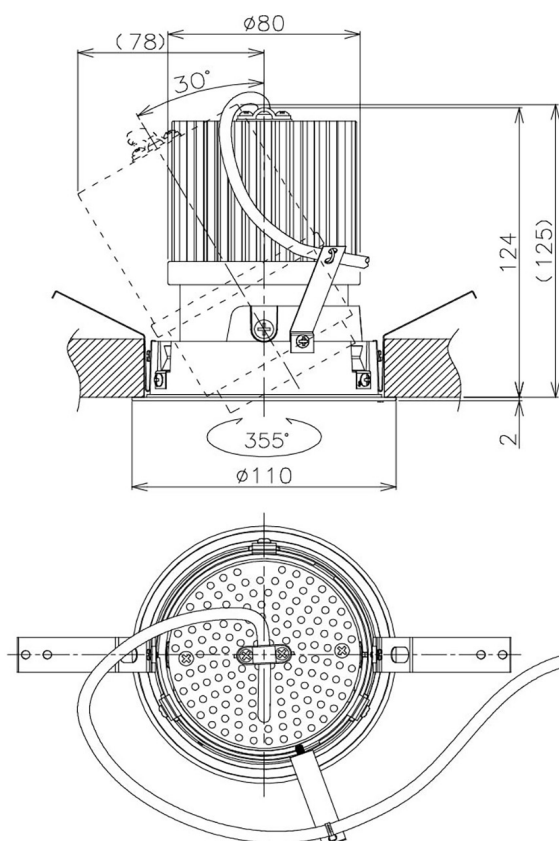

Item no. DD105-2550W9027

Series Name:  $\Phi$ 100 Lens type Adjustable downlight

Installation	Recessed mount
Type	
Fixture wattage	24.3W
Beam angle	55 deg
Color Temp.	2700K
CRI	Ra>90
Luminous	2099 lm
Body	Die-cast aluminum alloy
Body finish	N/A
Trim finish	White
Reflector finish	N/A
IP Rate	IP20
Light source	COB module
Input Voltage	AC220~240V
Dimming Type	Non-Dimmable
Certificate	CE, CCC
Cut Hole	100mm

Height (Weight)	
31.8W	127 (0.9kg)
24.3W	127 (0.9kg)
21.0W	92 (0.8kg)
14.0W	92 (0.8kg)