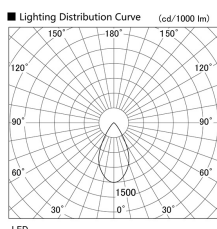

Item no. DD105-2550W9027

Series Name: Φ 100 Lens type Adjustable downlight

Installation	Recessed mount
Type	Φ 100 Lens type Adjustable downlight
Fixture wattage	24.3W
Beam angle	55 deg
Color Temp.	2700K
CRI	Ra>90
Luminous	2099 lm
Body	Die-cast aluminum alloy
Body finish	N/A
Trim finish	White
Reflector finish	N/A
IP Rate	IP20
Light source	COB module
Input Voltage	AC220~240V
Dimming Type	Non-Dimmable
Certificate	CE, CCC
Cut Hole	100mm

Height (Weight)	
31.8W	127 (0.9kg)
24.3W	127 (0.9kg)
21.0W	92 (0.8kg)
14.0W	92 (0.8kg)