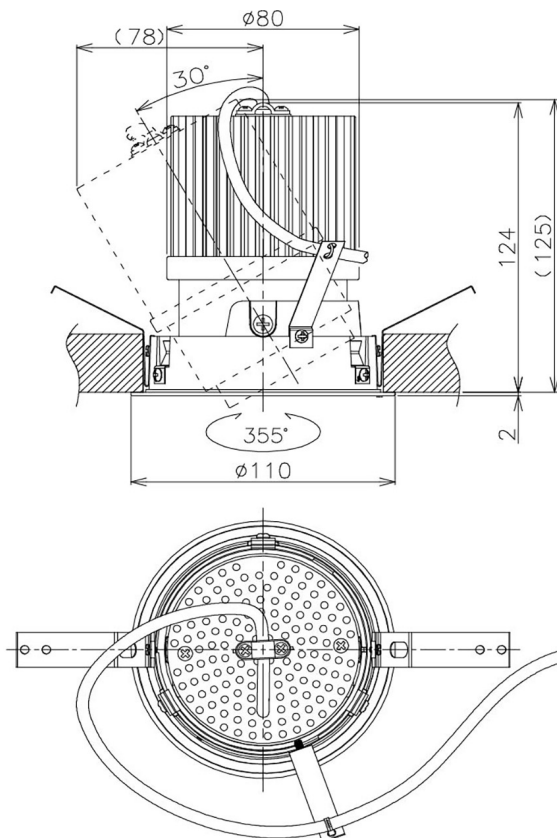

Item no. DD105-2550W9027

Series Name:  $\Phi$ 100 Lens type Adjustable downlight

Installation	Recessed mount
Type	
Fixture wattage	24.3W
Beam angle	55 deg
Color Temp.	2700K
CRI	Ra>90
Luminous	2099 lm
Body	Die-cast aluminum alloy
Body finish	N/A
Trim finish	White
Reflector finish	N/A
IP Rate	IP20
Light source	COB module
Input Voltage	AC220~240V
Dimming Type	Non-Dimmable
Certificate	CE, CCC
Cut Hole	100mm

Height (Weight)	
31.8W	127 (0.9kg)
24.3W	127 (0.9kg)
21.0W	92 (0.8kg)
14.0W	92 (0.8kg)