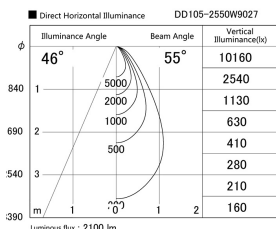

Item no. DD105-2550W9027

Series Name:  $\Phi$ 100 Lens type Adjustable downlight

Installation	Recessed mount
Type	
Fixture wattage	24.3W
Beam angle	55 deg
Color Temp.	2700K
CRI	Ra>90
Luminous	2099 lm
Body	Die-cast aluminum alloy
Body finish	N/A
Trim finish	White
Reflector finish	N/A
IP Rate	IP20
Light source	COB module
Input Voltage	AC220~240V
Dimming Type	Non-Dimmable
Certificate	CE, CCC
Cut Hole	100mm

Height (Weight)	
31.8W	127 (0.9kg)
24.3W	127 (0.9kg)
21.0W	92 (0.8kg)
14.0W	92 (0.8kg)