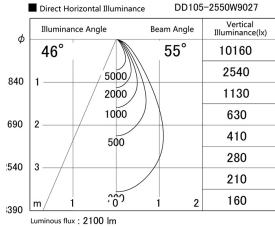

Item no. DD105-2550W9027

Series Name:  $\Phi$ 100 Lens type Adjustable downlight

Installation	Recessed mount
Type	
Fixture wattage	24.3W
Beam angle	55 deg
Color Temp.	2700K
CRI	Ra>90
Luminous	2099 lm
Body	Die-cast aluminum alloy
Body finish	N/A
Trim finish	White
Reflector finish	N/A
IP Rate	IP20
Light source	COB module
Input Voltage	AC220~240V
Dimming Type	Non-Dimmable
Certificate	CE, CCC
Cut Hole	100mm

Height (Weight)	
31.8W	127 (0.9kg)
24.3W	127 (0.9kg)
21.0W	92 (0.8kg)
14.0W	92 (0.8kg)