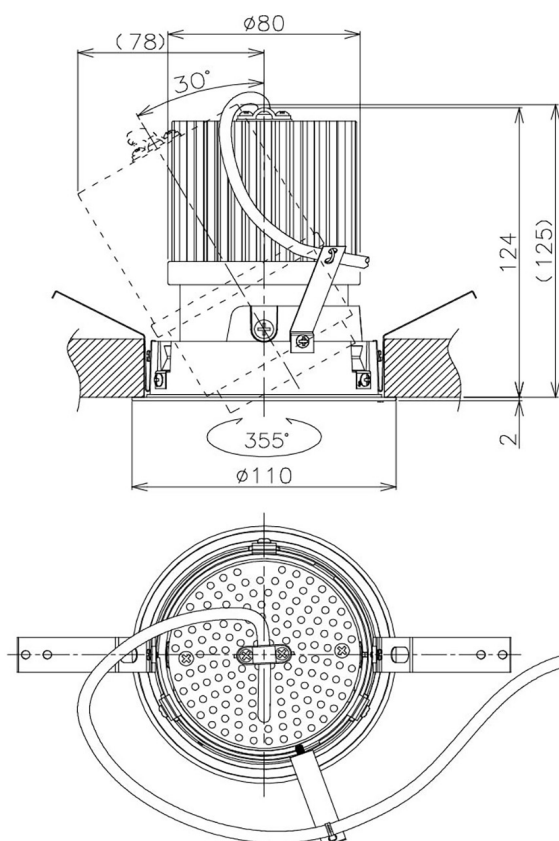

Item no. DD105-2550W9027

Series Name: Φ 100 Lens type Adjustable downlight

Installation	Recessed mount
Type	Φ 100 Lens type Adjustable downlight
Fixture wattage	24.3W
Beam angle	55 deg
Color Temp.	2700K
CRI	Ra>90
Luminous	2099 lm
Body	Die-cast aluminum alloy
Body finish	N/A
Trim finish	White
Reflector finish	N/A
IP Rate	IP20
Light source	COB module
Input Voltage	AC220~240V
Dimming Type	Non-Dimmable
Certificate	CE, CCC
Cut Hole	100mm

Height (Weight)	
31.8W	127 (0.9kg)
24.3W	127 (0.9kg)
21.0W	92 (0.8kg)
14.0W	92 (0.8kg)