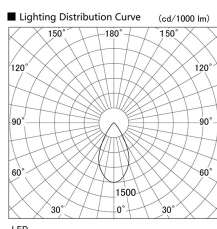

Item no. DD105-2550W9027

Series Name:  $\Phi$ 100 Lens type Adjustable downlight

Installation	Recessed mount
Type	
Fixture wattage	24.3W
Beam angle	55 deg
Color Temp.	2700K
CRI	Ra>90
Luminous	2099 lm
Body	Die-cast aluminum alloy
Body finish	N/A
Trim finish	White
Reflector finish	N/A
IP Rate	IP20
Light source	COB module
Input Voltage	AC220~240V
Dimming Type	Non-Dimmable
Certificate	CE, CCC
Cut Hole	100mm

Height (Weight)	
31.8W	127 (0.9kg)
24.3W	127 (0.9kg)
21.0W	92 (0.8kg)
14.0W	92 (0.8kg)