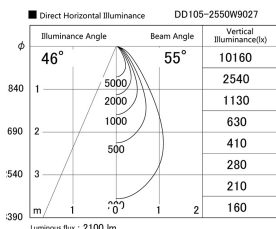

Item no. DD105-2550W9027

Series Name: Φ 100 Lens type Adjustable downlight

Installation	Recessed mount
Type	Φ 100 Lens type Adjustable downlight
Fixture wattage	24.3W
Beam angle	55 deg
Color Temp.	2700K
CRI	Ra>90
Luminous	2099 lm
Body	Die-cast aluminum alloy
Body finish	N/A
Trim finish	White
Reflector finish	N/A
IP Rate	IP20
Light source	COB module
Input Voltage	AC220~240V
Dimming Type	Non-Dimmable
Certificate	CE, CCC
Cut Hole	100mm

Height (Weight)	
31.8W	127 (0.9kg)
24.3W	127 (0.9kg)
21.0W	92 (0.8kg)
14.0W	92 (0.8kg)