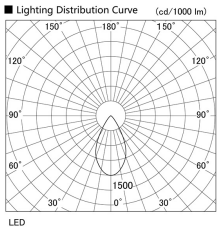

Item no. DD105-2550W9027

Series Name:  $\Phi$ 100 Lens type Adjustable downlight

Installation	Recessed mount
Type	
Fixture wattage	24.3W
Beam angle	55 deg
Color Temp.	2700K
CRI	Ra>90
Luminous	2099 lm
Body	Die-cast aluminum alloy
Body finish	N/A
Trim finish	White
Reflector finish	N/A
IP Rate	IP20
Light source	COB module
Input Voltage	AC220~240V
Dimming Type	Non-Dimmable
Certificate	CE, CCC
Cut Hole	100mm

Height (Weight)	
31.8W	127 (0.9kg)
24.3W	127 (0.9kg)
21.0W	92 (0.8kg)
14.0W	92 (0.8kg)