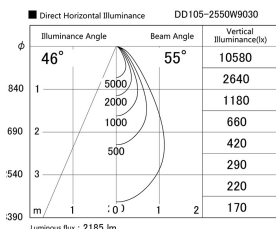

Item no. DD105-2550W9030

Series Name:  $\Phi$ 100 Lens type Adjustable downlight

Installation	Recessed mount
Type	
Fixture wattage	24.3W
Beam angle	55 deg
Color Temp.	3000K
CRI	Ra>90
Luminous	2186 lm
Body	Die-cast aluminum alloy
Body finish	N/A
Trim finish	White
Reflector finish	N/A
IP Rate	IP20
Light source	COB module
Input Voltage	AC220~240V
Dimming Type	Non-Dimmable
Certificate	CE, CCC
Cut Hole	100mm

Height (Weight)	
31.8W	127 (0.9kg)
24.3W	127 (0.9kg)
21.0W	92 (0.8kg)
14.0W	92 (0.8kg)