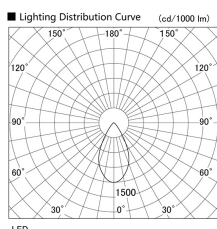

Item no. DD105-2550W9030

Series Name:  $\Phi$ 100 Lens type Adjustable downlight

Installation	Recessed mount
Type	
Fixture wattage	24.3W
Beam angle	55 deg
Color Temp.	3000K
CRI	Ra>90
Luminous	2186 lm
Body	Die-cast aluminum alloy
Body finish	N/A
Trim finish	White
Reflector finish	N/A
IP Rate	IP20
Light source	COB module
Input Voltage	AC220~240V
Dimming Type	Non-Dimmable
Certificate	CE, CCC
Cut Hole	100mm

Height (Weight)	
31.8W	127 (0.9kg)
24.3W	127 (0.9kg)
21.0W	92 (0.8kg)
14.0W	92 (0.8kg)