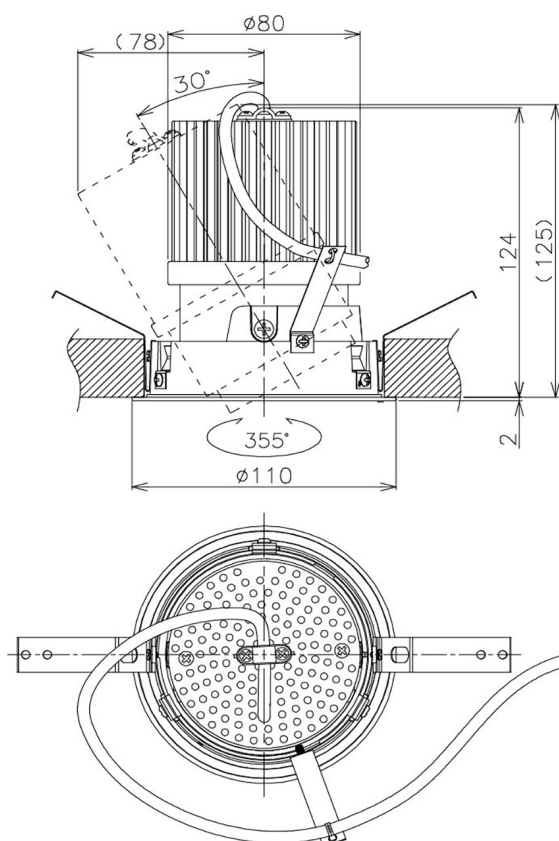

Item no. DD105-2550W9030

Series Name:  $\Phi$ 100 Lens type Adjustable downlight

Installation	Recessed mount
Type	
Fixture wattage	24.3W
Beam angle	55 deg
Color Temp.	3000K
CRI	Ra>90
Luminous	2186 lm
Body	Die-cast aluminum alloy
Body finish	N/A
Trim finish	White
Reflector finish	N/A
IP Rate	IP20
Light source	COB module
Input Voltage	AC220~240V
Dimming Type	Non-Dimmable
Certificate	CE, CCC
Cut Hole	100mm

Height (Weight)	
31.8W	127 (0.9kg)
24.3W	127 (0.9kg)
21.0W	92 (0.8kg)
14.0W	92 (0.8kg)