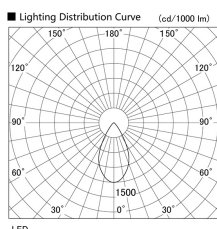

Item no. DD105-2550W9040

Series Name: Φ 100 Lens type Adjustable downlight

Installation	Recessed mount
Type	Φ 100 Lens type Adjustable downlight
Fixture wattage	24.3W
Beam angle	55 deg
Color Temp.	4000K
CRI	Ra>90
Luminous	2252 lm
Body	Die-cast aluminum alloy
Body finish	N/A
Trim finish	White
Reflector finish	N/A
IP Rate	IP20
Light source	COB module
Input Voltage	AC220~240V
Dimming Type	Non-Dimmable
Certificate	CE, CCC
Cut Hole	100mm

Height (Weight)	
31.8W	127 (0.9kg)
24.3W	127 (0.9kg)
21.0W	92 (0.8kg)
14.0W	92 (0.8kg)