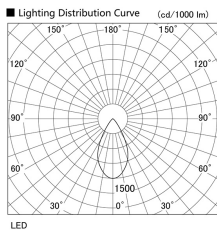

Item no. DD105-2550W9040

Series Name: Φ 100 Lens type Adjustable downlight

| | |
|------------------|-------------------------|
| Installation | Recessed mount |
| Type | |
| Fixture wattage | 24.3W |
| Beam angle | 55 deg |
| Color Temp. | 4000K |
| CRI | Ra>90 |
| Luminous | 2252 lm |
| Body | Die-cast aluminum alloy |
| Body finish | N/A |
| Trim finish | White |
| Reflector finish | N/A |
| IP Rate | IP20 |
| Light source | COB module |
| Input Voltage | AC220~240V |
| Dimming Type | Non-Dimmable |
| Certificate | CE, CCC |
| Cut Hole | 100mm |

| Height (Weight) | |
|-----------------|-------------|
| 31.8W | 127 (0.9kg) |
| 24.3W | 127 (0.9kg) |
| 21.0W | 92 (0.8kg) |
| 14.0W | 92 (0.8kg) |