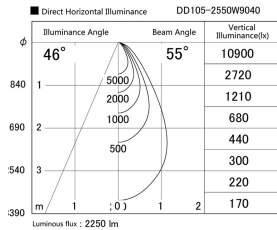

Item no. DD105-2550W9040

Series Name: Φ 100 Lens type Adjustable downlight

| | |
|------------------|-------------------------|
| Installation | Recessed mount |
| Type | |
| Fixture wattage | 24.3W |
| Beam angle | 55 deg |
| Color Temp. | 4000K |
| CRI | Ra>90 |
| Luminous | 2252 lm |
| Body | Die-cast aluminum alloy |
| Body finish | N/A |
| Trim finish | White |
| Reflector finish | N/A |
| IP Rate | IP20 |
| Light source | COB module |
| Input Voltage | AC220~240V |
| Dimming Type | Non-Dimmable |
| Certificate | CE, CCC |
| Cut Hole | 100mm |

| Height (Weight) | |
|-----------------|-------------|
| 31.8W | 127 (0.9kg) |
| 24.3W | 127 (0.9kg) |
| 21.0W | 92 (0.8kg) |
| 14.0W | 92 (0.8kg) |