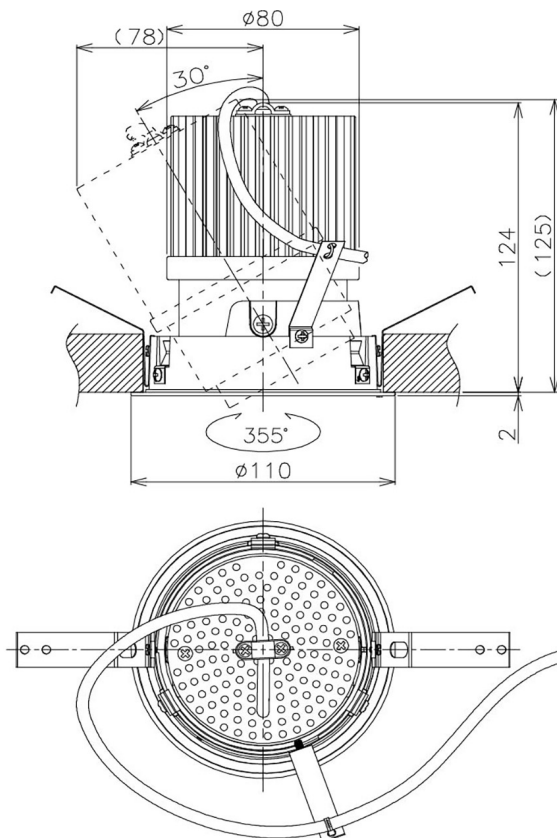

Item no. DD105-2550W9040

Series Name: Φ 100 Lens type Adjustable downlight

| | |
|------------------|-------------------------|
| Installation | Recessed mount |
| Type | |
| Fixture wattage | 24.3W |
| Beam angle | 55 deg |
| Color Temp. | 4000K |
| CRI | Ra>90 |
| Luminous | 2252 lm |
| Body | Die-cast aluminum alloy |
| Body finish | N/A |
| Trim finish | White |
| Reflector finish | N/A |
| IP Rate | IP20 |
| Light source | COB module |
| Input Voltage | AC220~240V |
| Dimming Type | Non-Dimmable |
| Certificate | CE, CCC |
| Cut Hole | 100mm |

| Height (Weight) | |
|-----------------|-------------|
| 31.8W | 127 (0.9kg) |
| 24.3W | 127 (0.9kg) |
| 21.0W | 92 (0.8kg) |
| 14.0W | 92 (0.8kg) |