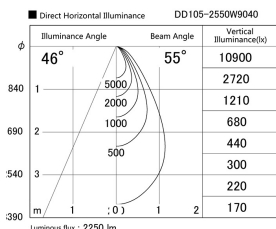

Item no. DD105-2550W9040

Series Name: Φ 100 Lens type Adjustable downlight

Installation	Recessed mount
Type	Φ 100 Lens type Adjustable downlight
Fixture wattage	24.3W
Beam angle	55 deg
Color Temp.	4000K
CRI	Ra>90
Luminous	2252 lm
Body	Die-cast aluminum alloy
Body finish	N/A
Trim finish	White
Reflector finish	N/A
IP Rate	IP20
Light source	COB module
Input Voltage	AC220~240V
Dimming Type	Non-Dimmable
Certificate	CE, CCC
Cut Hole	100mm

Height (Weight)	
31.8W	127 (0.9kg)
24.3W	127 (0.9kg)
21.0W	92 (0.8kg)
14.0W	92 (0.8kg)