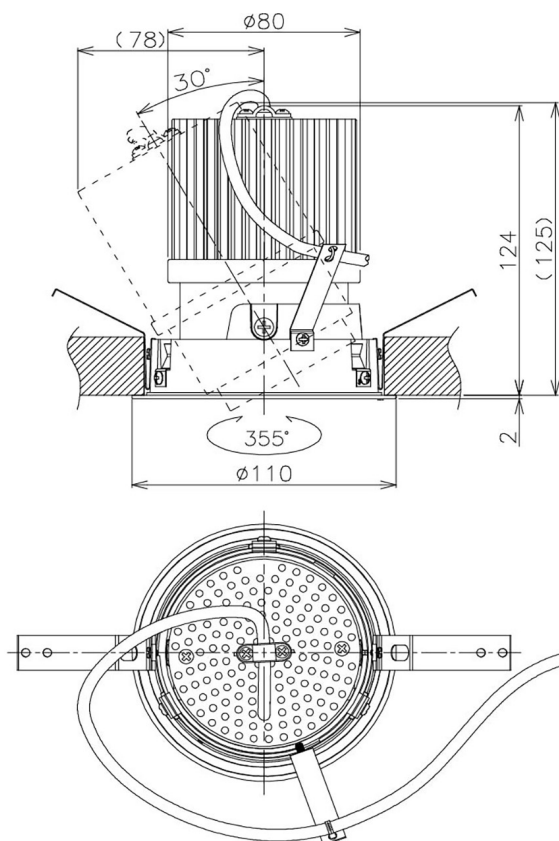

Item no. DD105-2550W9040

Series Name: Φ 100 Lens type Adjustable downlight

Installation	Recessed mount
Type	Φ 100 Lens type Adjustable downlight
Fixture wattage	24.3W
Beam angle	55 deg
Color Temp.	4000K
CRI	Ra>90
Luminous	2252 lm
Body	Die-cast aluminum alloy
Body finish	N/A
Trim finish	White
Reflector finish	N/A
IP Rate	IP20
Light source	COB module
Input Voltage	AC220~240V
Dimming Type	Non-Dimmable
Certificate	CE, CCC
Cut Hole	100mm

Height (Weight)	
31.8W	127 (0.9kg)
24.3W	127 (0.9kg)
21.0W	92 (0.8kg)
14.0W	92 (0.8kg)