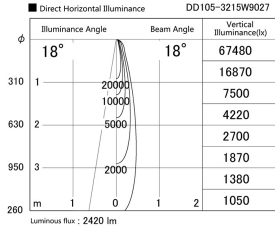

Item no. DD105-3215W9027

Series Name:  $\Phi$ 100 Lens type Adjustable downlight

Installation	Recessed mount
Type	
Fixture wattage	31.8W
Beam angle	18 deg
Color Temp.	2700K
CRI	Ra>90
Luminous	2420 lm
Body	Die-cast aluminum alloy
Body finish	N/A
Trim finish	White
Reflector finish	N/A
IP Rate	IP20
Light source	COB module
Input Voltage	AC220~240V
Dimming Type	Non-Dimmable
Certificate	CE, CCC
Cut Hole	100mm

Height (Weight)	
31.8W	127 (0.9kg)
24.3W	127 (0.9kg)
21.0W	92 (0.8kg)
14.0W	92 (0.8kg)