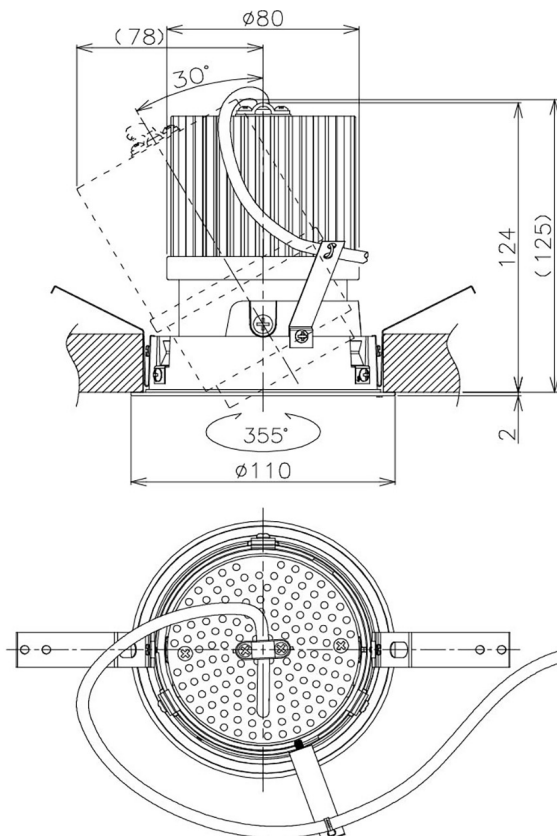

Item no. DD105-3215W9027

Series Name:  $\Phi$ 100 Lens type Adjustable downlight

Installation	Recessed mount
Type	
Fixture wattage	31.8W
Beam angle	18 deg
Color Temp.	2700K
CRI	Ra>90
Luminous	2420 lm
Body	Die-cast aluminum alloy
Body finish	N/A
Trim finish	White
Reflector finish	N/A
IP Rate	IP20
Light source	COB module
Input Voltage	AC220~240V
Dimming Type	Non-Dimmable
Certificate	CE, CCC
Cut Hole	100mm

Height (Weight)	
31.8W	127 (0.9kg)
24.3W	127 (0.9kg)
21.0W	92 (0.8kg)
14.0W	92 (0.8kg)