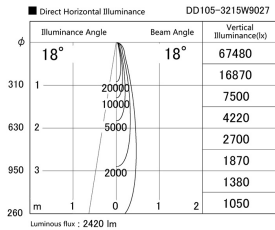

Item no. DD105-3215W9027

Series Name: Φ 100 Lens type Adjustable downlight

Installation	Recessed mount
Type	Φ 100 Lens type Adjustable downlight
Fixture wattage	31.8W
Beam angle	18 deg
Color Temp.	2700K
CRI	Ra>90
Luminous	2420 lm
Body	Die-cast aluminum alloy
Body finish	N/A
Trim finish	White
Reflector finish	N/A
IP Rate	IP20
Light source	COB module
Input Voltage	AC220~240V
Dimming Type	Non-Dimmable
Certificate	CE, CCC
Cut Hole	100mm

Height (Weight)	
31.8W	127 (0.9kg)
24.3W	127 (0.9kg)
21.0W	92 (0.8kg)
14.0W	92 (0.8kg)