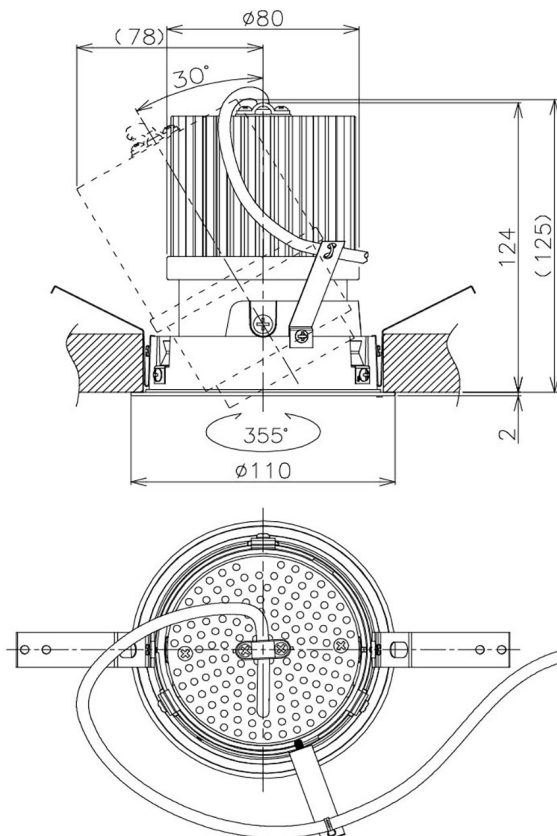

Item no. DD105-3215W9027

Series Name: Φ 100 Lens type Adjustable downlight

Installation	Recessed mount
Type	Φ 100 Lens type Adjustable downlight
Fixture wattage	31.8W
Beam angle	18 deg
Color Temp.	2700K
CRI	Ra>90
Luminous	2420 lm
Body	Die-cast aluminum alloy
Body finish	N/A
Trim finish	White
Reflector finish	N/A
IP Rate	IP20
Light source	COB module
Input Voltage	AC220~240V
Dimming Type	Non-Dimmable
Certificate	CE, CCC
Cut Hole	100mm

Height (Weight)	
31.8W	127 (0.9kg)
24.3W	127 (0.9kg)
21.0W	92 (0.8kg)
14.0W	92 (0.8kg)