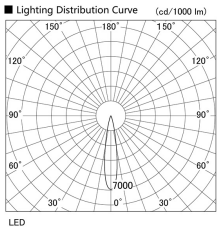

Item no. DD105-3215W9027

Series Name:  $\Phi$ 100 Lens type Adjustable downlight

Installation	Recessed mount
Type	
Fixture wattage	31.8W
Beam angle	18 deg
Color Temp.	2700K
CRI	Ra>90
Luminous	2420 lm
Body	Die-cast aluminum alloy
Body finish	N/A
Trim finish	White
Reflector finish	N/A
IP Rate	IP20
Light source	COB module
Input Voltage	AC220~240V
Dimming Type	Non-Dimmable
Certificate	CE, CCC
Cut Hole	100mm

Height (Weight)	
31.8W	127 (0.9kg)
24.3W	127 (0.9kg)
21.0W	92 (0.8kg)
14.0W	92 (0.8kg)