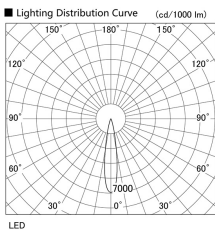

Item no. DD105-3215W9027

Series Name: Φ 100 Lens type Adjustable downlight

Installation	Recessed mount
Type	Φ 100 Lens type Adjustable downlight
Fixture wattage	31.8W
Beam angle	18 deg
Color Temp.	2700K
CRI	Ra>90
Luminous	2420 lm
Body	Die-cast aluminum alloy
Body finish	N/A
Trim finish	White
Reflector finish	N/A
IP Rate	IP20
Light source	COB module
Input Voltage	AC220~240V
Dimming Type	Non-Dimmable
Certificate	CE, CCC
Cut Hole	100mm

Height (Weight)	
31.8W	127 (0.9kg)
24.3W	127 (0.9kg)
21.0W	92 (0.8kg)
14.0W	92 (0.8kg)