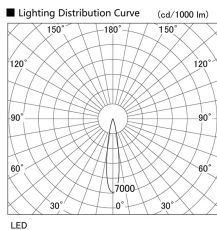

Item no. DD105-3215W9030

Series Name:  $\Phi$ 100 Lens type Adjustable downlight

Installation	Recessed mount
Type	$\Phi$ 100 Lens type Adjustable downlight
Fixture wattage	31.8W
Beam angle	18 deg
Color Temp.	3000K
CRI	Ra>90
Luminous	2620 lm
Body	Die-cast aluminum alloy
Body finish	N/A
Trim finish	White
Reflector finish	N/A
IP Rate	IP20
Light source	COB module
Input Voltage	AC220~240V
Dimming Type	Non-Dimmable
Certificate	CE, CCC
Cut Hole	100mm

Height (Weight)	
31.8W	127 (0.9kg)
24.3W	127 (0.9kg)
21.0W	92 (0.8kg)
14.0W	92 (0.8kg)