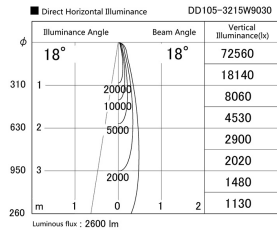

Item no. DD105-3215W9030

Series Name:  $\Phi$ 100 Lens type Adjustable downlight

Installation	Recessed mount
Type	$\Phi$ 100 Lens type Adjustable downlight
Fixture wattage	31.8W
Beam angle	18 deg
Color Temp.	3000K
CRI	Ra>90
Luminous	2620 lm
Body	Die-cast aluminum alloy
Body finish	N/A
Trim finish	White
Reflector finish	N/A
IP Rate	IP20
Light source	COB module
Input Voltage	AC220~240V
Dimming Type	Non-Dimmable
Certificate	CE, CCC
Cut Hole	100mm

Height (Weight)	
31.8W	127 (0.9kg)
24.3W	127 (0.9kg)
21.0W	92 (0.8kg)
14.0W	92 (0.8kg)