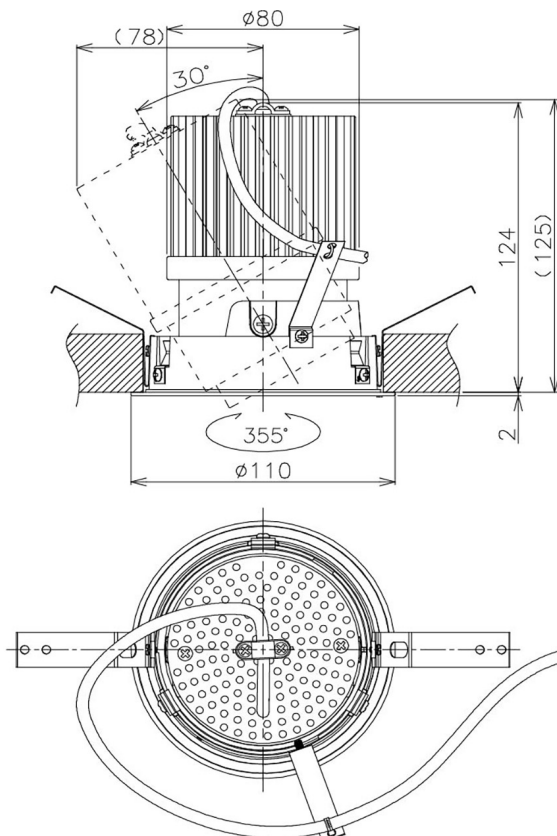

Item no. DD105-3215W9030

Series Name:  $\Phi$ 100 Lens type Adjustable downlight

Installation	Recessed mount
Type	$\Phi$ 100 Lens type Adjustable downlight
Fixture wattage	31.8W
Beam angle	18 deg
Color Temp.	3000K
CRI	Ra>90
Luminous	2620 lm
Body	Die-cast aluminum alloy
Body finish	N/A
Trim finish	White
Reflector finish	N/A
IP Rate	IP20
Light source	COB module
Input Voltage	AC220~240V
Dimming Type	Non-Dimmable
Certificate	CE, CCC
Cut Hole	100mm

Height (Weight)	
31.8W	127 (0.9kg)
24.3W	127 (0.9kg)
21.0W	92 (0.8kg)
14.0W	92 (0.8kg)