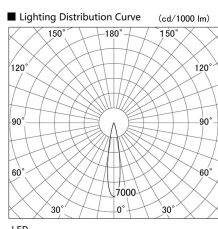

Item no. DD105-3215W9030

Series Name:  $\Phi$ 100 Lens type Adjustable  
downlight

Installation	Recessed mount
Type	
Fixture wattage	31.8W
Beam angle	18 deg
Color Temp.	3000K
CRI	Ra>90
Luminous	2620 lm
Body	Die-cast aluminum alloy
Body finish	N/A
Trim finish	White
Reflector finish	N/A
IP Rate	IP20
Light source	COB module
Input Voltage	AC220~240V
Dimming Type	Non-Dimmable
Certificate	CE, CCC
Cut Hole	100mm

Height (Weight)	
31.8W	127 (0.9kg)
24.3W	127 (0.9kg)
21.0W	92 (0.8kg)
14.0W	92 (0.8kg)