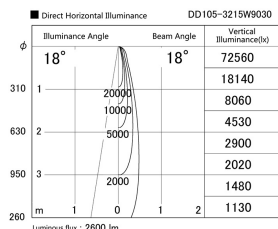

Item no. DD105-3215W9030

Series Name:  $\Phi$ 100 Lens type Adjustable  
downlight

Installation	Recessed mount
Type	
Fixture wattage	31.8W
Beam angle	18 deg
Color Temp.	3000K
CRI	Ra>90
Luminous	2620 lm
Body	Die-cast aluminum alloy
Body finish	N/A
Trim finish	White
Reflector finish	N/A
IP Rate	IP20
Light source	COB module
Input Voltage	AC220~240V
Dimming Type	Non-Dimmable
Certificate	CE, CCC
Cut Hole	100mm

Height (Weight)	
31.8W	127 (0.9kg)
24.3W	127 (0.9kg)
21.0W	92 (0.8kg)
14.0W	92 (0.8kg)