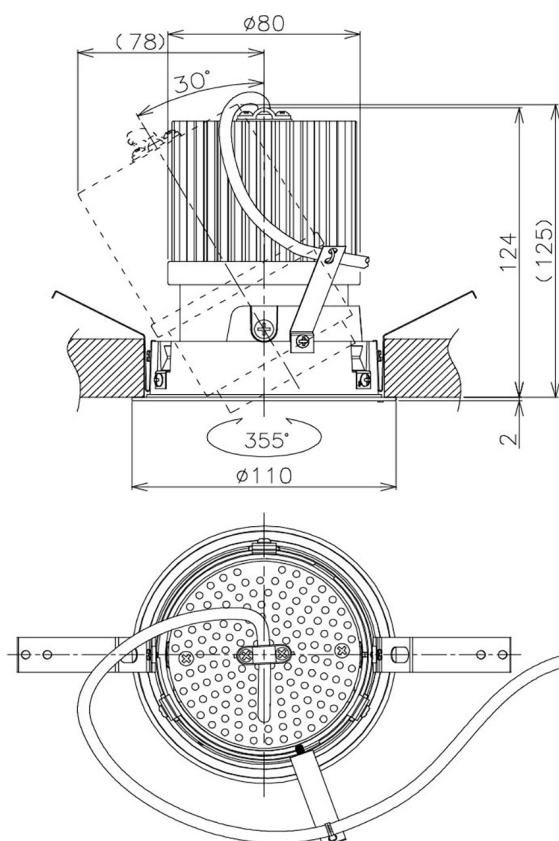

Item no. DD105-3215W9030

Series Name:  $\Phi$ 100 Lens type Adjustable  
downlight

Installation	Recessed mount
Type	
Fixture wattage	31.8W
Beam angle	18 deg
Color Temp.	3000K
CRI	Ra>90
Luminous	2620 lm
Body	Die-cast aluminum alloy
Body finish	N/A
Trim finish	White
Reflector finish	N/A
IP Rate	IP20
Light source	COB module
Input Voltage	AC220~240V
Dimming Type	Non-Dimmable
Certificate	CE, CCC
Cut Hole	100mm

Height (Weight)	
31.8W	127 (0.9kg)
24.3W	127 (0.9kg)
21.0W	92 (0.8kg)
14.0W	92 (0.8kg)