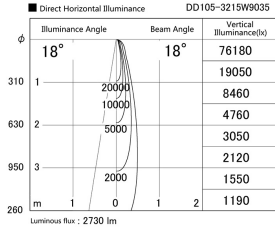

Item no. DD105-3215W9035

Series Name: Φ 100 Lens type Adjustable downlight

Installation	Recessed mount
Type	Φ 100 Lens type Adjustable downlight
Fixture wattage	31.8W
Beam angle	18 deg
Color Temp.	3500K
CRI	Ra>90
Luminous	2732 lm
Body	Die-cast aluminum alloy
Body finish	N/A
Trim finish	White
Reflector finish	N/A
IP Rate	IP20
Light source	COB module
Input Voltage	AC220~240V
Dimming Type	Non-Dimmable
Certificate	CE, CCC
Cut Hole	100mm

Height (Weight)	
31.8W	127 (0.9kg)
24.3W	127 (0.9kg)
21.0W	92 (0.8kg)
14.0W	92 (0.8kg)