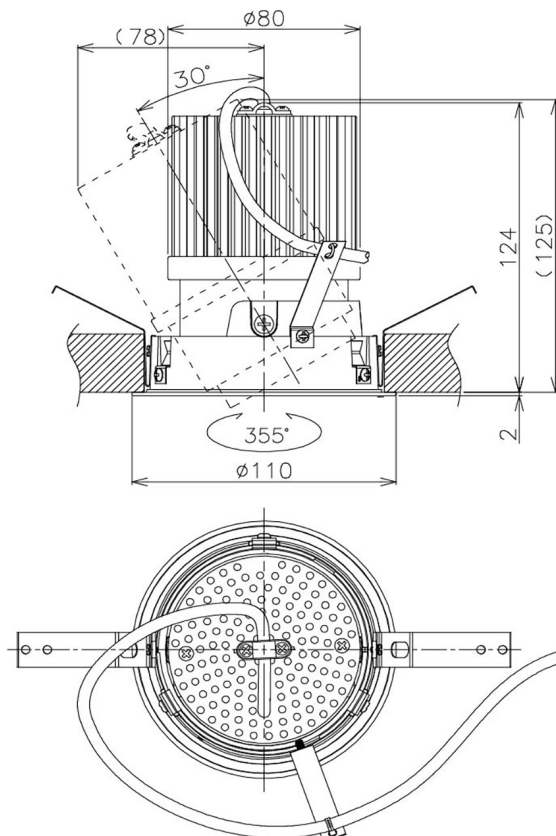

Item no. DD105-3215W9035

Series Name: Φ 100 Lens type Adjustable downlight

Installation	Recessed mount
Type	
Fixture wattage	31.8W
Beam angle	18 deg
Color Temp.	3500K
CRI	Ra>90
Luminous	2732 lm
Body	Die-cast aluminum alloy
Body finish	N/A
Trim finish	White
Reflector finish	N/A
IP Rate	IP20
Light source	COB module
Input Voltage	AC220~240V
Dimming Type	Non-Dimmable
Certificate	CE, CCC
Cut Hole	100mm

Height (Weight)	
31.8W	127 (0.9kg)
24.3W	127 (0.9kg)
21.0W	92 (0.8kg)
14.0W	92 (0.8kg)