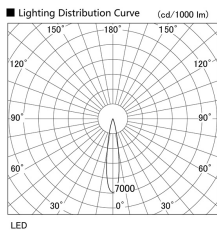

Item no. DD105-3215W9035

Series Name: Φ 100 Lens type Adjustable downlight

Installation	Recessed mount
Type	
Fixture wattage	31.8W
Beam angle	18 deg
Color Temp.	3500K
CRI	Ra>90
Luminous	2732 lm
Body	Die-cast aluminum alloy
Body finish	N/A
Trim finish	White
Reflector finish	N/A
IP Rate	IP20
Light source	COB module
Input Voltage	AC220~240V
Dimming Type	Non-Dimmable
Certificate	CE, CCC
Cut Hole	100mm

Height (Weight)	
31.8W	127 (0.9kg)
24.3W	127 (0.9kg)
21.0W	92 (0.8kg)
14.0W	92 (0.8kg)