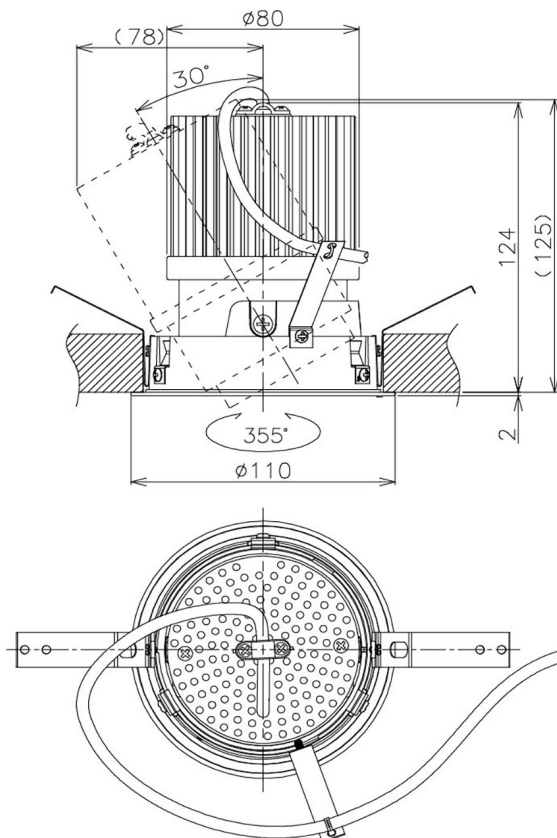

Item no. DD105-3215W9035

Series Name: Φ 100 Lens type Adjustable downlight

Installation	Recessed mount
Type	Φ 100 Lens type Adjustable downlight
Fixture wattage	31.8W
Beam angle	18 deg
Color Temp.	3500K
CRI	Ra>90
Luminous	2732 lm
Body	Die-cast aluminum alloy
Body finish	N/A
Trim finish	White
Reflector finish	N/A
IP Rate	IP20
Light source	COB module
Input Voltage	AC220~240V
Dimming Type	Non-Dimmable
Certificate	CE, CCC
Cut Hole	100mm

Height (Weight)	
31.8W	127 (0.9kg)
24.3W	127 (0.9kg)
21.0W	92 (0.8kg)
14.0W	92 (0.8kg)