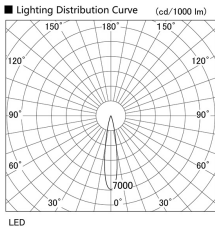

Item no. DD105-3215W9035

Series Name: Φ 100 Lens type Adjustable downlight

Installation	Recessed mount
Type	Φ 100 Lens type Adjustable downlight
Fixture wattage	31.8W
Beam angle	18 deg
Color Temp.	3500K
CRI	Ra>90
Luminous	2732 lm
Body	Die-cast aluminum alloy
Body finish	N/A
Trim finish	White
Reflector finish	N/A
IP Rate	IP20
Light source	COB module
Input Voltage	AC220~240V
Dimming Type	Non-Dimmable
Certificate	CE, CCC
Cut Hole	100mm

Height (Weight)	
31.8W	127 (0.9kg)
24.3W	127 (0.9kg)
21.0W	92 (0.8kg)
14.0W	92 (0.8kg)