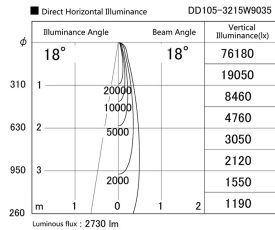

Item no. DD105-3215W9035

Series Name: Φ 100 Lens type Adjustable downlight

Installation	Recessed mount
Type	
Fixture wattage	31.8W
Beam angle	18 deg
Color Temp.	3500K
CRI	Ra>90
Luminous	2732 lm
Body	Die-cast aluminum alloy
Body finish	N/A
Trim finish	White
Reflector finish	N/A
IP Rate	IP20
Light source	COB module
Input Voltage	AC220~240V
Dimming Type	Non-Dimmable
Certificate	CE, CCC
Cut Hole	100mm

Height (Weight)	
31.8W	127 (0.9kg)
24.3W	127 (0.9kg)
21.0W	92 (0.8kg)
14.0W	92 (0.8kg)