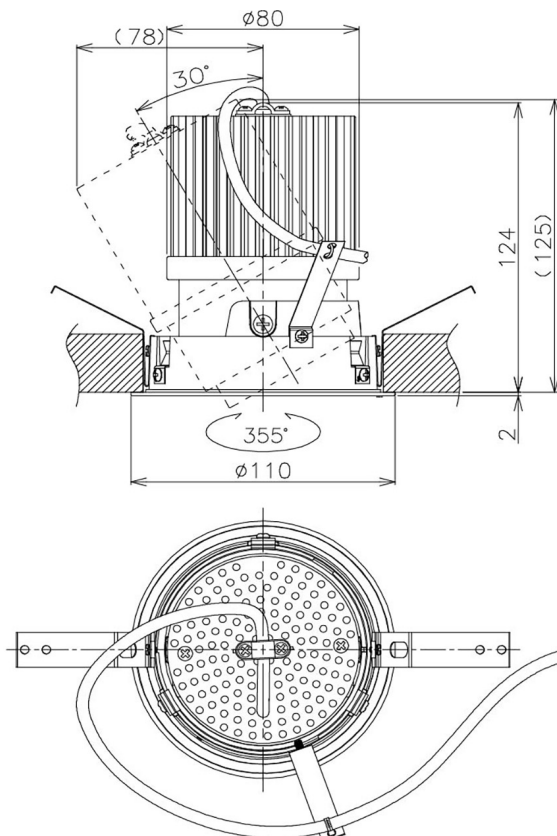

Item no. DD105-3215W9040

Series Name:  $\Phi$ 100 Lens type Adjustable downlight

Installation	Recessed mount
Type	$\Phi$ 100 Lens type Adjustable downlight
Fixture wattage	31.8W
Beam angle	18 deg
Color Temp.	4000K
CRI	Ra>90
Luminous	2810 lm
Body	Die-cast aluminum alloy
Body finish	N/A
Trim finish	White
Reflector finish	N/A
IP Rate	IP20
Light source	COB module
Input Voltage	AC220~240V
Dimming Type	Non-Dimmable
Certificate	CE, CCC
Cut Hole	100mm

Height (Weight)	
31.8W	127 (0.9kg)
24.3W	127 (0.9kg)
21.0W	92 (0.8kg)
14.0W	92 (0.8kg)