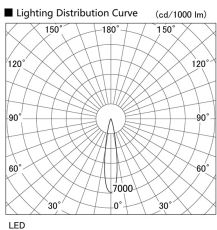

Item no. DD105-3215W9040

Series Name:  $\Phi$ 100 Lens type Adjustable downlight

Installation	Recessed mount
Type	$\Phi$ 100 Lens type Adjustable downlight
Fixture wattage	31.8W
Beam angle	18 deg
Color Temp.	4000K
CRI	Ra>90
Luminous	2810 lm
Body	Die-cast aluminum alloy
Body finish	N/A
Trim finish	White
Reflector finish	N/A
IP Rate	IP20
Light source	COB module
Input Voltage	AC220~240V
Dimming Type	Non-Dimmable
Certificate	CE, CCC
Cut Hole	100mm

Height (Weight)	
31.8W	127 (0.9kg)
24.3W	127 (0.9kg)
21.0W	92 (0.8kg)
14.0W	92 (0.8kg)