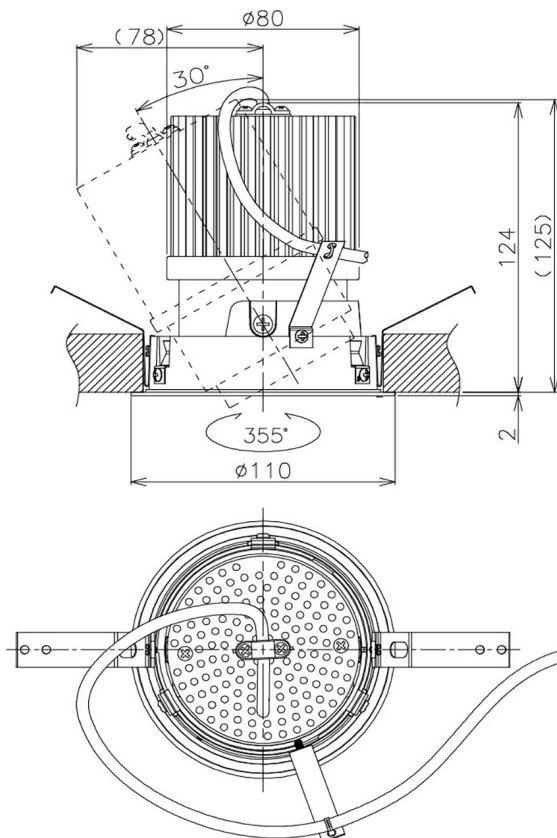

Item no. DD105-3215W9040

Series Name: Φ 100 Lens type Adjustable
downlight

Installation	Recessed mount
Type	
Fixture wattage	31.8W
Beam angle	18 deg
Color Temp.	4000K
CRI	Ra>90
Luminous	2810 lm
Body	Die-cast aluminum alloy
Body finish	N/A
Trim finish	White
Reflector finish	N/A
IP Rate	IP20
Light source	COB module
Input Voltage	AC220~240V
Dimming Type	Non-Dimmable
Certificate	CE, CCC
Cut Hole	100mm

Height (Weight)	
31.8W	127 (0.9kg)
24.3W	127 (0.9kg)
21.0W	92 (0.8kg)
14.0W	92 (0.8kg)