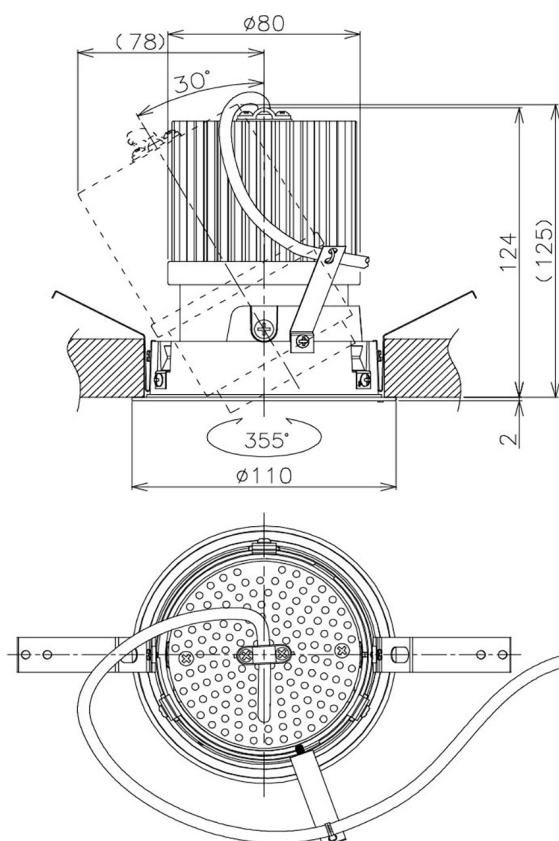

Item no. DD105-3215W9040

Series Name:  $\Phi$ 100 Lens type Adjustable  
downlight

Installation	Recessed mount
Type	
Fixture wattage	31.8W
Beam angle	18 deg
Color Temp.	4000K
CRI	Ra>90
Luminous	2810 lm
Body	Die-cast aluminum alloy
Body finish	N/A
Trim finish	White
Reflector finish	N/A
IP Rate	IP20
Light source	COB module
Input Voltage	AC220~240V
Dimming Type	Non-Dimmable
Certificate	CE, CCC
Cut Hole	100mm

Height (Weight)	
31.8W	127 (0.9kg)
24.3W	127 (0.9kg)
21.0W	92 (0.8kg)
14.0W	92 (0.8kg)