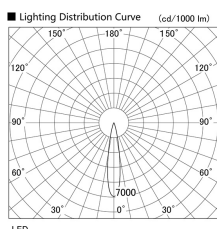

Item no. DD105-3215W9040

Series Name:  $\Phi$ 100 Lens type Adjustable  
downlight

Installation	Recessed mount
Type	
Fixture wattage	31.8W
Beam angle	18 deg
Color Temp.	4000K
CRI	Ra>90
Luminous	2810 lm
Body	Die-cast aluminum alloy
Body finish	N/A
Trim finish	White
Reflector finish	N/A
IP Rate	IP20
Light source	COB module
Input Voltage	AC220~240V
Dimming Type	Non-Dimmable
Certificate	CE, CCC
Cut Hole	100mm

Height (Weight)	
31.8W	127 (0.9kg)
24.3W	127 (0.9kg)
21.0W	92 (0.8kg)
14.0W	92 (0.8kg)