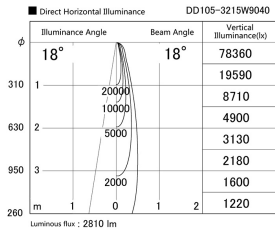

Item no. DD105-3215W9040

Series Name:  $\Phi$ 100 Lens type Adjustable downlight

Installation	Recessed mount
Type	$\Phi$ 100 Lens type Adjustable downlight
Fixture wattage	31.8W
Beam angle	18 deg
Color Temp.	4000K
CRI	Ra>90
Luminous	2810 lm
Body	Die-cast aluminum alloy
Body finish	N/A
Trim finish	White
Reflector finish	N/A
IP Rate	IP20
Light source	COB module
Input Voltage	AC220~240V
Dimming Type	Non-Dimmable
Certificate	CE, CCC
Cut Hole	100mm

Height (Weight)	
31.8W	127 (0.9kg)
24.3W	127 (0.9kg)
21.0W	92 (0.8kg)
14.0W	92 (0.8kg)