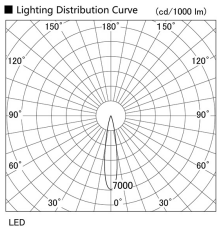

Item no. DD105-3215W9040

Series Name: Φ 100 Lens type Adjustable
downlight

Installation	Recessed mount
Type	
Fixture wattage	31.8W
Beam angle	18 deg
Color Temp.	4000K
CRI	Ra>90
Luminous	2810 lm
Body	Die-cast aluminum alloy
Body finish	N/A
Trim finish	White
Reflector finish	N/A
IP Rate	IP20
Light source	COB module
Input Voltage	AC220~240V
Dimming Type	Non-Dimmable
Certificate	CE, CCC
Cut Hole	100mm

Height (Weight)	
31.8W	127 (0.9kg)
24.3W	127 (0.9kg)
21.0W	92 (0.8kg)
14.0W	92 (0.8kg)