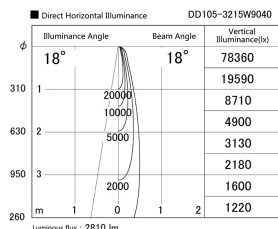

Item no. DD105-3215W9040

Series Name:  $\Phi$ 100 Lens type Adjustable  
downlight

Installation	Recessed mount
Type	
Fixture wattage	31.8W
Beam angle	18 deg
Color Temp.	4000K
CRI	Ra>90
Luminous	2810 lm
Body	Die-cast aluminum alloy
Body finish	N/A
Trim finish	White
Reflector finish	N/A
IP Rate	IP20
Light source	COB module
Input Voltage	AC220~240V
Dimming Type	Non-Dimmable
Certificate	CE, CCC
Cut Hole	100mm

Height (Weight)	
31.8W	127 (0.9kg)
24.3W	127 (0.9kg)
21.0W	92 (0.8kg)
14.0W	92 (0.8kg)