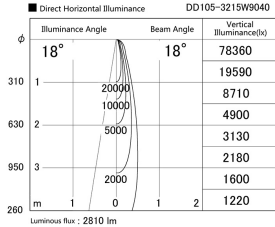

Item no. DD105-3215W9040

Series Name: Φ 100 Lens type Adjustable
downlight

Installation	Recessed mount
Type	
Fixture wattage	31.8W
Beam angle	18 deg
Color Temp.	4000K
CRI	Ra>90
Luminous	2810 lm
Body	Die-cast aluminum alloy
Body finish	N/A
Trim finish	White
Reflector finish	N/A
IP Rate	IP20
Light source	COB module
Input Voltage	AC220~240V
Dimming Type	Non-Dimmable
Certificate	CE, CCC
Cut Hole	100mm

Height (Weight)	
31.8W	127 (0.9kg)
24.3W	127 (0.9kg)
21.0W	92 (0.8kg)
14.0W	92 (0.8kg)