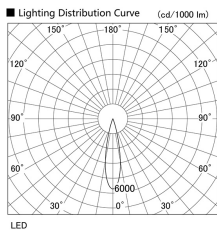

Item no. DD105-3220W9027

Series Name:  $\Phi$ 100 Lens type Adjustable downlight

Installation	Recessed mount
Type	$\Phi$ 100 Lens type Adjustable downlight
Fixture wattage	31.8W
Beam angle	23 deg
Color Temp.	2700K
CRI	Ra>90
Luminous	2554 lm
Body	Die-cast aluminum alloy
Body finish	N/A
Trim finish	White
Reflector finish	N/A
IP Rate	IP20
Light source	COB module
Input Voltage	AC220~240V
Dimming Type	Non-Dimmable
Certificate	CE, CCC
Cut Hole	100mm

Height (Weight)	
31.8W	127 (0.9kg)
24.3W	127 (0.9kg)
21.0W	92 (0.8kg)
14.0W	92 (0.8kg)