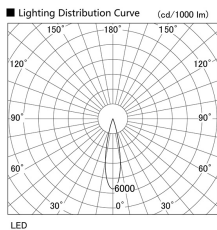

Item no. DD105-3220W9027

Series Name:  $\Phi$ 100 Lens type Adjustable  
downlight

Installation	Recessed mount
Type	
Fixture wattage	31.8W
Beam angle	23 deg
Color Temp.	2700K
CRI	Ra>90
Luminous	2554 lm
Body	Die-cast aluminum alloy
Body finish	N/A
Trim finish	White
Reflector finish	N/A
IP Rate	IP20
Light source	COB module
Input Voltage	AC220~240V
Dimming Type	Non-Dimmable
Certificate	CE, CCC
Cut Hole	100mm

Height (Weight)	
31.8W	127 (0.9kg)
24.3W	127 (0.9kg)
21.0W	92 (0.8kg)
14.0W	92 (0.8kg)