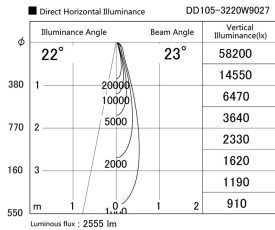

Item no. DD105-3220W9027

Series Name:  $\Phi$ 100 Lens type Adjustable downlight

Installation	Recessed mount
Type	$\Phi$ 100 Lens type Adjustable downlight
Fixture wattage	31.8W
Beam angle	23 deg
Color Temp.	2700K
CRI	Ra>90
Luminous	2554 lm
Body	Die-cast aluminum alloy
Body finish	N/A
Trim finish	White
Reflector finish	N/A
IP Rate	IP20
Light source	COB module
Input Voltage	AC220~240V
Dimming Type	Non-Dimmable
Certificate	CE, CCC
Cut Hole	100mm

Height (Weight)	
31.8W	127 (0.9kg)
24.3W	127 (0.9kg)
21.0W	92 (0.8kg)
14.0W	92 (0.8kg)