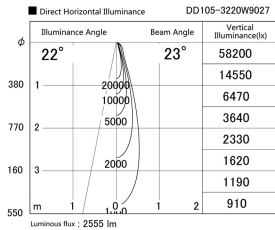

Item no. DD105-3220W9027

Series Name:  $\Phi$ 100 Lens type Adjustable  
downlight

Installation	Recessed mount
Type	
Fixture wattage	31.8W
Beam angle	23 deg
Color Temp.	2700K
CRI	Ra>90
Luminous	2554 lm
Body	Die-cast aluminum alloy
Body finish	N/A
Trim finish	White
Reflector finish	N/A
IP Rate	IP20
Light source	COB module
Input Voltage	AC220~240V
Dimming Type	Non-Dimmable
Certificate	CE, CCC
Cut Hole	100mm

Height (Weight)	
31.8W	127 (0.9kg)
24.3W	127 (0.9kg)
21.0W	92 (0.8kg)
14.0W	92 (0.8kg)