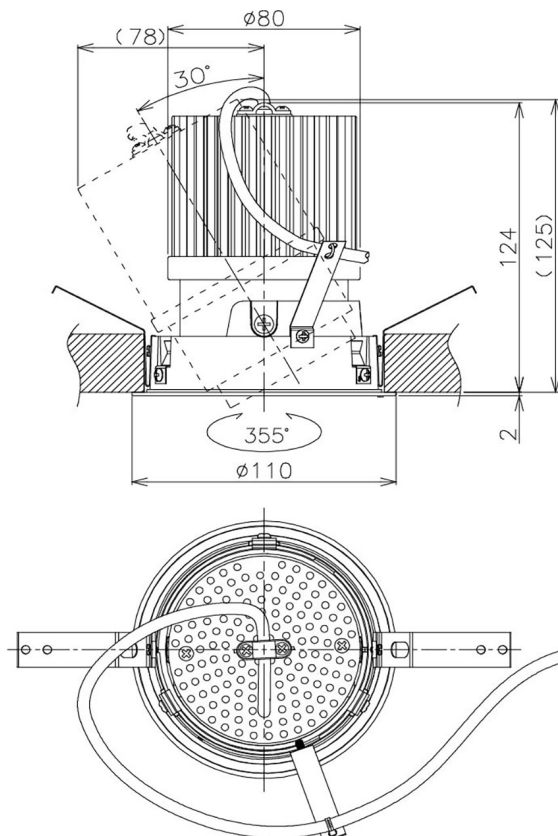

Item no. DD105-3220W9027

Series Name:  $\Phi$ 100 Lens type Adjustable  
downlight

Installation	Recessed mount
Type	
Fixture wattage	31.8W
Beam angle	23 deg
Color Temp.	2700K
CRI	Ra>90
Luminous	2554 lm
Body	Die-cast aluminum alloy
Body finish	N/A
Trim finish	White
Reflector finish	N/A
IP Rate	IP20
Light source	COB module
Input Voltage	AC220~240V
Dimming Type	Non-Dimmable
Certificate	CE, CCC
Cut Hole	100mm

Height (Weight)	
31.8W	127 (0.9kg)
24.3W	127 (0.9kg)
21.0W	92 (0.8kg)
14.0W	92 (0.8kg)