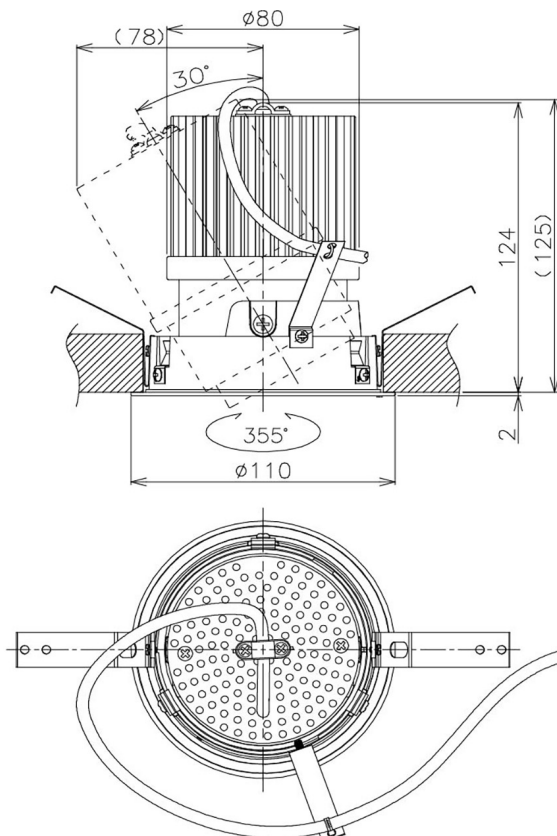

Item no. DD105-3220W9027

Series Name:  $\Phi$ 100 Lens type Adjustable downlight

Installation	Recessed mount
Type	$\Phi$ 100 Lens type Adjustable downlight
Fixture wattage	31.8W
Beam angle	23 deg
Color Temp.	2700K
CRI	Ra>90
Luminous	2554 lm
Body	Die-cast aluminum alloy
Body finish	N/A
Trim finish	White
Reflector finish	N/A
IP Rate	IP20
Light source	COB module
Input Voltage	AC220~240V
Dimming Type	Non-Dimmable
Certificate	CE, CCC
Cut Hole	100mm

Height (Weight)	
31.8W	127 (0.9kg)
24.3W	127 (0.9kg)
21.0W	92 (0.8kg)
14.0W	92 (0.8kg)