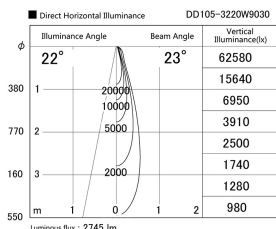

Item no. DD105-3220W9030

Series Name: Φ 100 Lens type Adjustable downlight

Installation	Recessed mount
Type	Φ 100 Lens type Adjustable downlight
Fixture wattage	31.8W
Beam angle	23 deg
Color Temp.	3000K
CRI	Ra>90
Luminous	2746 lm
Body	Die-cast aluminum alloy
Body finish	N/A
Trim finish	White
Reflector finish	N/A
IP Rate	IP20
Light source	COB module
Input Voltage	AC220~240V
Dimming Type	Non-Dimmable
Certificate	CE, CCC
Cut Hole	100mm

Height (Weight)	
31.8W	127 (0.9kg)
24.3W	127 (0.9kg)
21.0W	92 (0.8kg)
14.0W	92 (0.8kg)