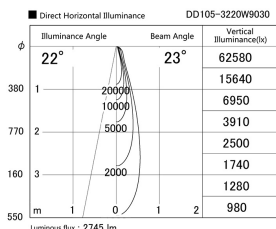

Item no. DD105-3220W9030

Series Name: Φ 100 Lens type Adjustable downlight

Installation	Recessed mount
Type	
Fixture wattage	31.8W
Beam angle	23 deg
Color Temp.	3000K
CRI	Ra>90
Luminous	2746 lm
Body	Die-cast aluminum alloy
Body finish	N/A
Trim finish	White
Reflector finish	N/A
IP Rate	IP20
Light source	COB module
Input Voltage	AC220~240V
Dimming Type	Non-Dimmable
Certificate	CE, CCC
Cut Hole	100mm

Height (Weight)	
31.8W	127 (0.9kg)
24.3W	127 (0.9kg)
21.0W	92 (0.8kg)
14.0W	92 (0.8kg)