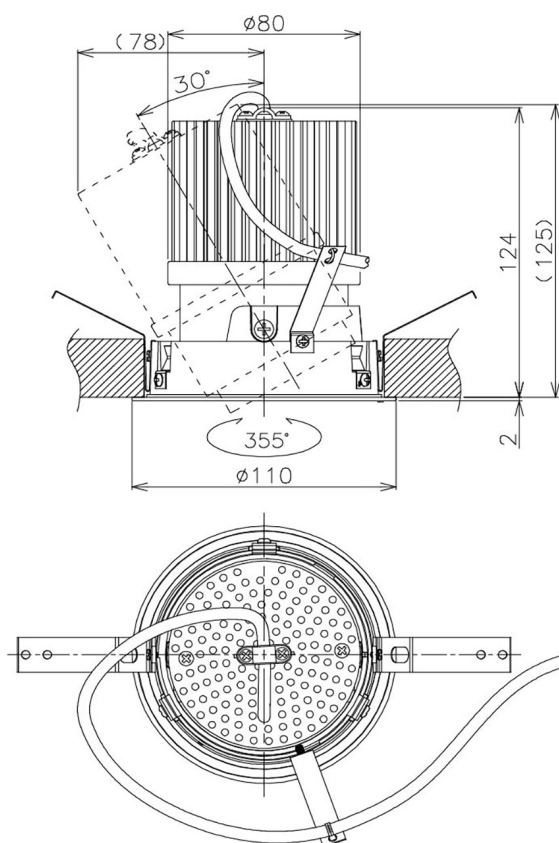

Item no. DD105-3220W9030

Series Name: Φ 100 Lens type Adjustable downlight

Installation	Recessed mount
Type	Φ 100 Lens type Adjustable downlight
Fixture wattage	31.8W
Beam angle	23 deg
Color Temp.	3000K
CRI	Ra>90
Luminous	2746 lm
Body	Die-cast aluminum alloy
Body finish	N/A
Trim finish	White
Reflector finish	N/A
IP Rate	IP20
Light source	COB module
Input Voltage	AC220~240V
Dimming Type	Non-Dimmable
Certificate	CE, CCC
Cut Hole	100mm

Height (Weight)	
31.8W	127 (0.9kg)
24.3W	127 (0.9kg)
21.0W	92 (0.8kg)
14.0W	92 (0.8kg)