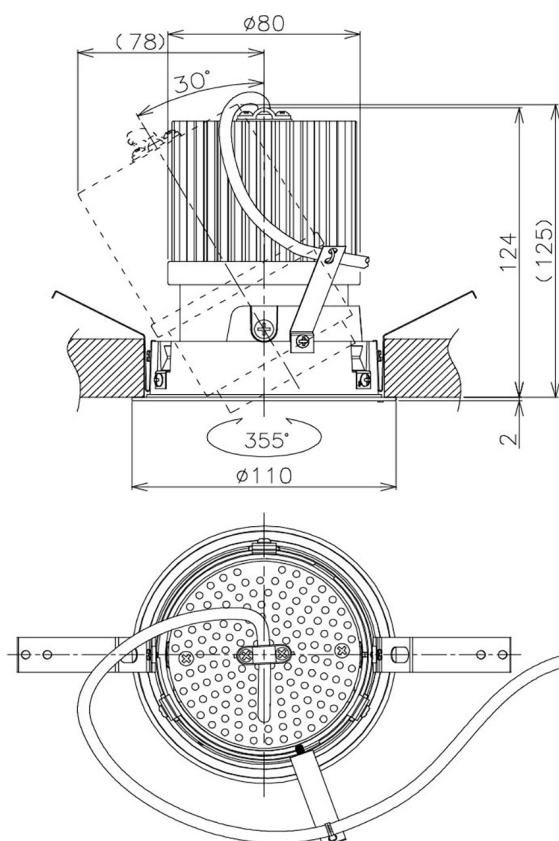

Item no. DD105-3220W9030

Series Name: Φ 100 Lens type Adjustable downlight

Installation	Recessed mount
Type	
Fixture wattage	31.8W
Beam angle	23 deg
Color Temp.	3000K
CRI	Ra>90
Luminous	2746 lm
Body	Die-cast aluminum alloy
Body finish	N/A
Trim finish	White
Reflector finish	N/A
IP Rate	IP20
Light source	COB module
Input Voltage	AC220~240V
Dimming Type	Non-Dimmable
Certificate	CE, CCC
Cut Hole	100mm

Height (Weight)	
31.8W	127 (0.9kg)
24.3W	127 (0.9kg)
21.0W	92 (0.8kg)
14.0W	92 (0.8kg)