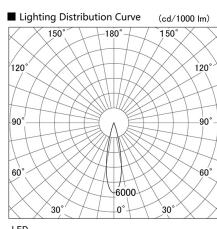

Item no. DD105-3220W9030

Series Name: Φ 100 Lens type Adjustable downlight

Installation	Recessed mount
Type	Φ 100 Lens type Adjustable downlight
Fixture wattage	31.8W
Beam angle	23 deg
Color Temp.	3000K
CRI	Ra>90
Luminous	2746 lm
Body	Die-cast aluminum alloy
Body finish	N/A
Trim finish	White
Reflector finish	N/A
IP Rate	IP20
Light source	COB module
Input Voltage	AC220~240V
Dimming Type	Non-Dimmable
Certificate	CE, CCC
Cut Hole	100mm

Height (Weight)	
31.8W	127 (0.9kg)
24.3W	127 (0.9kg)
21.0W	92 (0.8kg)
14.0W	92 (0.8kg)