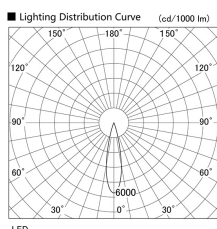

Item no. DD105-3220W9030

Series Name: Φ 100 Lens type Adjustable downlight

Installation	Recessed mount
Type	
Fixture wattage	31.8W
Beam angle	23 deg
Color Temp.	3000K
CRI	Ra>90
Luminous	2746 lm
Body	Die-cast aluminum alloy
Body finish	N/A
Trim finish	White
Reflector finish	N/A
IP Rate	IP20
Light source	COB module
Input Voltage	AC220~240V
Dimming Type	Non-Dimmable
Certificate	CE, CCC
Cut Hole	100mm

Height (Weight)	
31.8W	127 (0.9kg)
24.3W	127 (0.9kg)
21.0W	92 (0.8kg)
14.0W	92 (0.8kg)