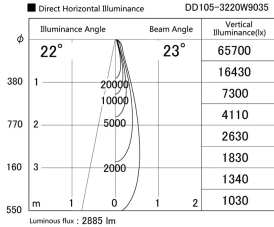

Item no. DD105-3220W9035

Series Name: Φ 100 Lens type Adjustable downlight

Installation	Recessed mount
Type	Φ 100 Lens type Adjustable downlight
Fixture wattage	31.8W
Beam angle	23 deg
Color Temp.	3500K
CRI	Ra>90
Luminous	2883 lm
Body	Die-cast aluminum alloy
Body finish	N/A
Trim finish	White
Reflector finish	N/A
IP Rate	IP20
Light source	COB module
Input Voltage	AC220~240V
Dimming Type	Non-Dimmable
Certificate	CE, CCC
Cut Hole	100mm

Height (Weight)	
31.8W	127 (0.9kg)
24.3W	127 (0.9kg)
21.0W	92 (0.8kg)
14.0W	92 (0.8kg)