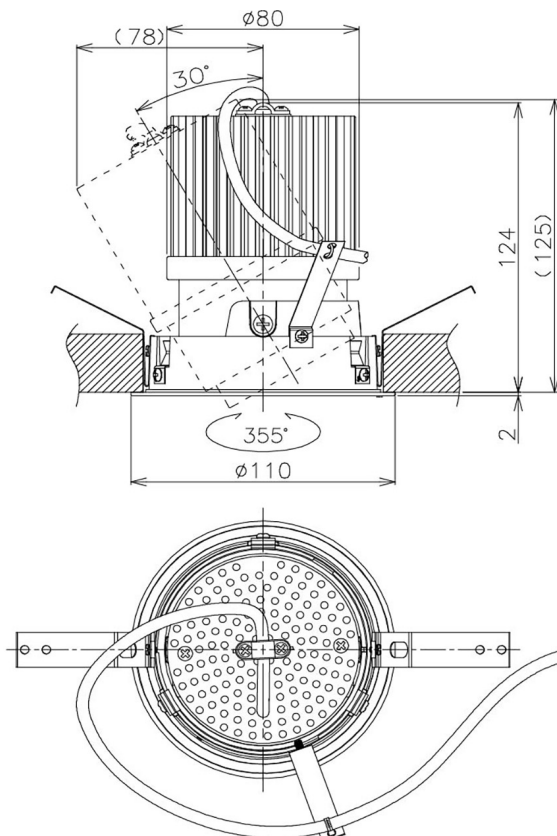

Item no. DD105-3220W9035

Series Name: Φ 100 Lens type Adjustable downlight

Installation	Recessed mount
Type	Φ 100 Lens type Adjustable downlight
Fixture wattage	31.8W
Beam angle	23 deg
Color Temp.	3500K
CRI	Ra>90
Luminous	2883 lm
Body	Die-cast aluminum alloy
Body finish	N/A
Trim finish	White
Reflector finish	N/A
IP Rate	IP20
Light source	COB module
Input Voltage	AC220~240V
Dimming Type	Non-Dimmable
Certificate	CE, CCC
Cut Hole	100mm

Height (Weight)	
31.8W	127 (0.9kg)
24.3W	127 (0.9kg)
21.0W	92 (0.8kg)
14.0W	92 (0.8kg)