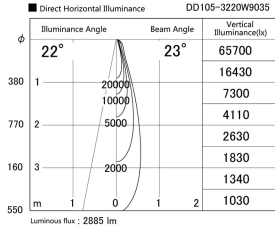

Item no. DD105-3220W9035

Series Name: Φ 100 Lens type Adjustable
downlight

Installation	Recessed mount
Type	
Fixture wattage	31.8W
Beam angle	23 deg
Color Temp.	3500K
CRI	Ra>90
Luminous	2883 lm
Body	Die-cast aluminum alloy
Body finish	N/A
Trim finish	White
Reflector finish	N/A
IP Rate	IP20
Light source	COB module
Input Voltage	AC220~240V
Dimming Type	Non-Dimmable
Certificate	CE, CCC
Cut Hole	100mm

Height (Weight)	
31.8W	127 (0.9kg)
24.3W	127 (0.9kg)
21.0W	92 (0.8kg)
14.0W	92 (0.8kg)