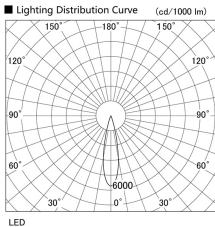

Item no. DD105-3220W9035

Series Name: Φ 100 Lens type Adjustable
downlight

Installation	Recessed mount
Type	
Fixture wattage	31.8W
Beam angle	23 deg
Color Temp.	3500K
CRI	Ra>90
Luminous	2883 lm
Body	Die-cast aluminum alloy
Body finish	N/A
Trim finish	White
Reflector finish	N/A
IP Rate	IP20
Light source	COB module
Input Voltage	AC220~240V
Dimming Type	Non-Dimmable
Certificate	CE, CCC
Cut Hole	100mm

Height (Weight)	
31.8W	127 (0.9kg)
24.3W	127 (0.9kg)
21.0W	92 (0.8kg)
14.0W	92 (0.8kg)