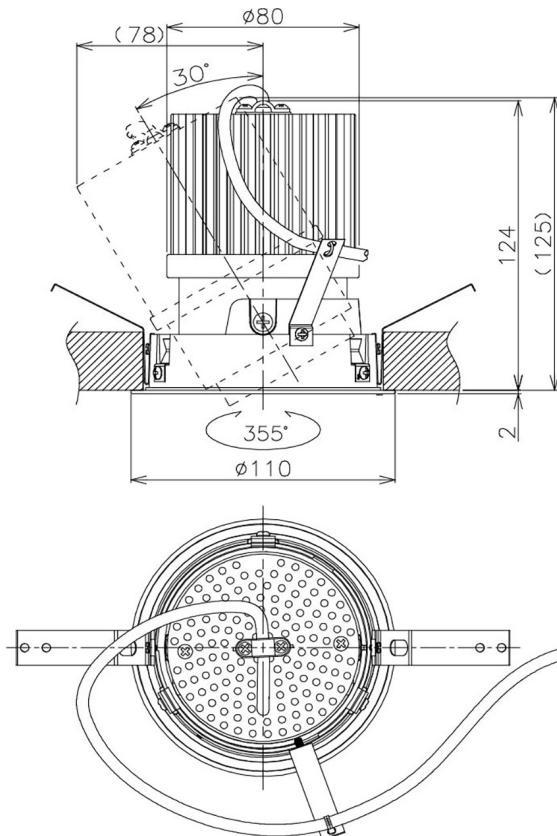

Item no. DD105-3220W9035

Series Name: Φ 100 Lens type Adjustable
downlight

Installation	Recessed mount
Type	
Fixture wattage	31.8W
Beam angle	23 deg
Color Temp.	3500K
CRI	Ra>90
Luminous	2883 lm
Body	Die-cast aluminum alloy
Body finish	N/A
Trim finish	White
Reflector finish	N/A
IP Rate	IP20
Light source	COB module
Input Voltage	AC220~240V
Dimming Type	Non-Dimmable
Certificate	CE, CCC
Cut Hole	100mm

Height (Weight)	
31.8W	127 (0.9kg)
24.3W	127 (0.9kg)
21.0W	92 (0.8kg)
14.0W	92 (0.8kg)