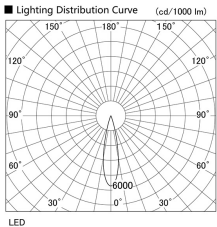

Item no. DD105-3220W9035

Series Name: Φ 100 Lens type Adjustable downlight

Installation	Recessed mount
Type	Φ 100 Lens type Adjustable downlight
Fixture wattage	31.8W
Beam angle	23 deg
Color Temp.	3500K
CRI	Ra>90
Luminous	2883 lm
Body	Die-cast aluminum alloy
Body finish	N/A
Trim finish	White
Reflector finish	N/A
IP Rate	IP20
Light source	COB module
Input Voltage	AC220~240V
Dimming Type	Non-Dimmable
Certificate	CE, CCC
Cut Hole	100mm

Height (Weight)	
31.8W	127 (0.9kg)
24.3W	127 (0.9kg)
21.0W	92 (0.8kg)
14.0W	92 (0.8kg)