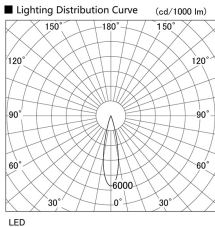

Item no. DD105-3220W9040

Series Name:  $\Phi$ 100 Lens type Adjustable downlight

|                  |                         |
|------------------|-------------------------|
| Installation     | Recessed mount          |
| Type             |                         |
| Fixture wattage  | 31.8W                   |
| Beam angle       | 23 deg                  |
| Color Temp.      | 4000K                   |
| CRI              | Ra>90                   |
| Luminous         | 2966 lm                 |
| Body             | Die-cast aluminum alloy |
| Body finish      | N/A                     |
| Trim finish      | White                   |
| Reflector finish | N/A                     |
| IP Rate          | IP20                    |
| Light source     | COB module              |
| Input Voltage    | AC220~240V              |
| Dimming Type     | Non-Dimmable            |
| Certificate      | CE, CCC                 |
| Cut Hole         | 100mm                   |

| Height (Weight) |             |
|-----------------|-------------|
| 31.8W           | 127 (0.9kg) |
| 24.3W           | 127 (0.9kg) |
| 21.0W           | 92 (0.8kg)  |
| 14.0W           | 92 (0.8kg)  |