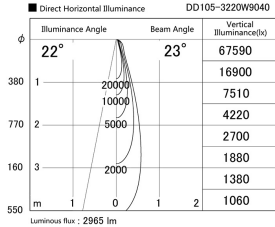

Item no. DD105-3220W9040

Series Name:  $\Phi$ 100 Lens type Adjustable downlight

|                  |                         |
|------------------|-------------------------|
| Installation     | Recessed mount          |
| Type             |                         |
| Fixture wattage  | 31.8W                   |
| Beam angle       | 23 deg                  |
| Color Temp.      | 4000K                   |
| CRI              | Ra>90                   |
| Luminous         | 2966 lm                 |
| Body             | Die-cast aluminum alloy |
| Body finish      | N/A                     |
| Trim finish      | White                   |
| Reflector finish | N/A                     |
| IP Rate          | IP20                    |
| Light source     | COB module              |
| Input Voltage    | AC220~240V              |
| Dimming Type     | Non-Dimmable            |
| Certificate      | CE, CCC                 |
| Cut Hole         | 100mm                   |

| Height (Weight) |             |
|-----------------|-------------|
| 31.8W           | 127 (0.9kg) |
| 24.3W           | 127 (0.9kg) |
| 21.0W           | 92 (0.8kg)  |
| 14.0W           | 92 (0.8kg)  |