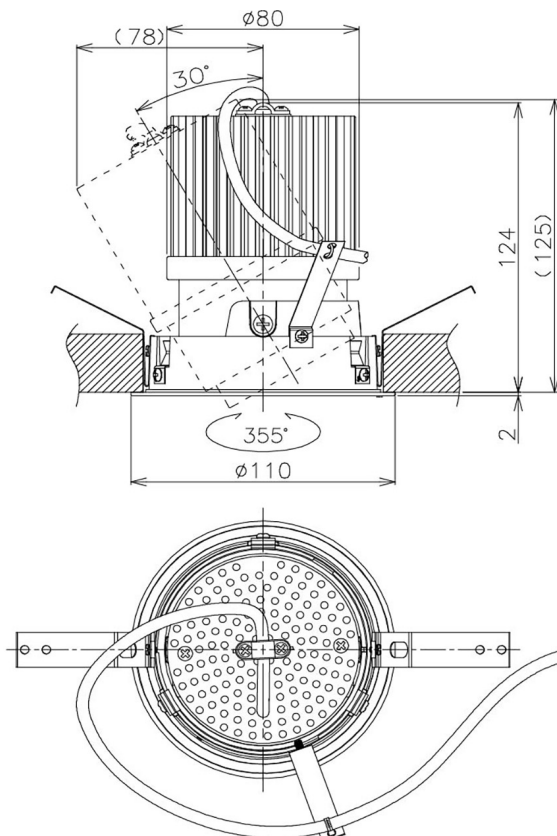

Item no. DD105-3220W9040

Series Name: Φ 100 Lens type Adjustable downlight

Installation	Recessed mount
Type	Φ 100 Lens type Adjustable downlight
Fixture wattage	31.8W
Beam angle	23 deg
Color Temp.	4000K
CRI	Ra>90
Luminous	2966 lm
Body	Die-cast aluminum alloy
Body finish	N/A
Trim finish	White
Reflector finish	N/A
IP Rate	IP20
Light source	COB module
Input Voltage	AC220~240V
Dimming Type	Non-Dimmable
Certificate	CE, CCC
Cut Hole	100mm

Height (Weight)	
31.8W	127 (0.9kg)
24.3W	127 (0.9kg)
21.0W	92 (0.8kg)
14.0W	92 (0.8kg)