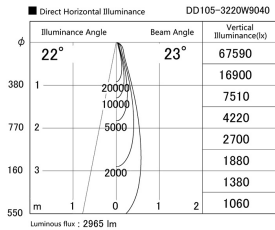

Item no. DD105-3220W9040

Series Name: Φ 100 Lens type Adjustable downlight

Installation	Recessed mount
Type	Φ 100 Lens type Adjustable downlight
Fixture wattage	31.8W
Beam angle	23 deg
Color Temp.	4000K
CRI	Ra>90
Luminous	2966 lm
Body	Die-cast aluminum alloy
Body finish	N/A
Trim finish	White
Reflector finish	N/A
IP Rate	IP20
Light source	COB module
Input Voltage	AC220~240V
Dimming Type	Non-Dimmable
Certificate	CE, CCC
Cut Hole	100mm

Height (Weight)	
31.8W	127 (0.9kg)
24.3W	127 (0.9kg)
21.0W	92 (0.8kg)
14.0W	92 (0.8kg)