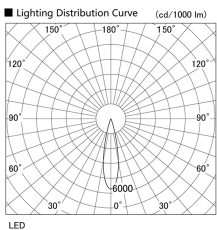

Item no. DD105-3220W9040

Series Name: Φ 100 Lens type Adjustable downlight

Installation	Recessed mount
Type	Φ 100 Lens type Adjustable downlight
Fixture wattage	31.8W
Beam angle	23 deg
Color Temp.	4000K
CRI	Ra>90
Luminous	2966 lm
Body	Die-cast aluminum alloy
Body finish	N/A
Trim finish	White
Reflector finish	N/A
IP Rate	IP20
Light source	COB module
Input Voltage	AC220~240V
Dimming Type	Non-Dimmable
Certificate	CE, CCC
Cut Hole	100mm

Height (Weight)	
31.8W	127 (0.9kg)
24.3W	127 (0.9kg)
21.0W	92 (0.8kg)
14.0W	92 (0.8kg)