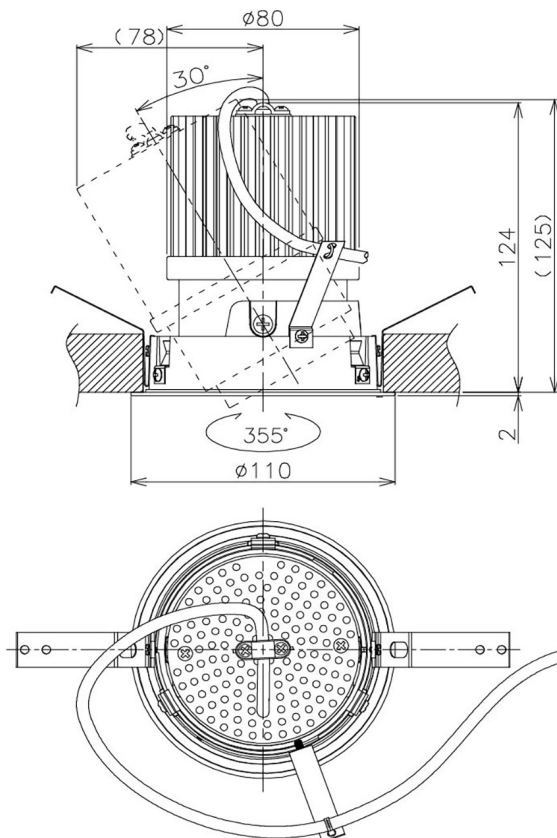

Item no. DD105-3220W9040

Series Name:  $\Phi$ 100 Lens type Adjustable downlight

|                  |                         |
|------------------|-------------------------|
| Installation     | Recessed mount          |
| Type             |                         |
| Fixture wattage  | 31.8W                   |
| Beam angle       | 23 deg                  |
| Color Temp.      | 4000K                   |
| CRI              | Ra>90                   |
| Luminous         | 2966 lm                 |
| Body             | Die-cast aluminum alloy |
| Body finish      | N/A                     |
| Trim finish      | White                   |
| Reflector finish | N/A                     |
| IP Rate          | IP20                    |
| Light source     | COB module              |
| Input Voltage    | AC220~240V              |
| Dimming Type     | Non-Dimmable            |
| Certificate      | CE, CCC                 |
| Cut Hole         | 100mm                   |

| Height (Weight) |             |
|-----------------|-------------|
| 31.8W           | 127 (0.9kg) |
| 24.3W           | 127 (0.9kg) |
| 21.0W           | 92 (0.8kg)  |
| 14.0W           | 92 (0.8kg)  |