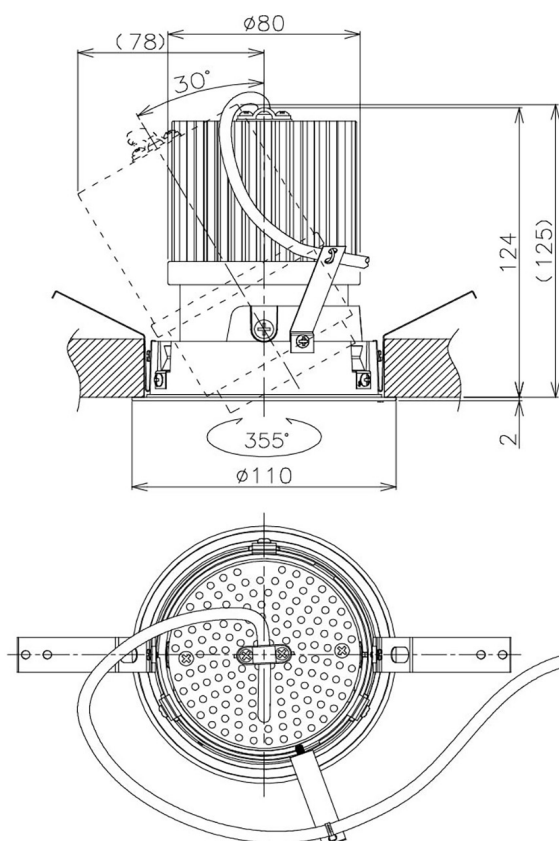

Item no. DD105-3235W9027

Series Name: Φ 100 Lens type Adjustable downlight

Installation	Recessed mount
Type	
Fixture wattage	31.8W
Beam angle	38 deg
Color Temp.	2700K
CRI	Ra>90
Luminous	2478 lm
Body	Die-cast aluminum alloy
Body finish	N/A
Trim finish	White
Reflector finish	N/A
IP Rate	IP20
Light source	COB module
Input Voltage	AC220~240V
Dimming Type	Non-Dimmable
Certificate	CE, CCC
Cut Hole	100mm

Height (Weight)	
31.8W	127 (0.9kg)
24.3W	127 (0.9kg)
21.0W	92 (0.8kg)
14.0W	92 (0.8kg)