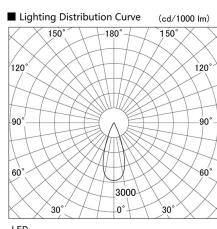

Item no. DD105-3235W9027

Series Name: Φ 100 Lens type Adjustable downlight

Installation	Recessed mount
Type	
Fixture wattage	31.8W
Beam angle	38 deg
Color Temp.	2700K
CRI	Ra>90
Luminous	2478 lm
Body	Die-cast aluminum alloy
Body finish	N/A
Trim finish	White
Reflector finish	N/A
IP Rate	IP20
Light source	COB module
Input Voltage	AC220~240V
Dimming Type	Non-Dimmable
Certificate	CE, CCC
Cut Hole	100mm

Height (Weight)	
31.8W	127 (0.9kg)
24.3W	127 (0.9kg)
21.0W	92 (0.8kg)
14.0W	92 (0.8kg)