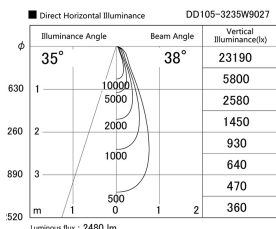

Item no. DD105-3235W9027

Series Name: Φ 100 Lens type Adjustable downlight

Installation	Recessed mount
Type	
Fixture wattage	31.8W
Beam angle	38 deg
Color Temp.	2700K
CRI	Ra>90
Luminous	2478 lm
Body	Die-cast aluminum alloy
Body finish	N/A
Trim finish	White
Reflector finish	N/A
IP Rate	IP20
Light source	COB module
Input Voltage	AC220~240V
Dimming Type	Non-Dimmable
Certificate	CE, CCC
Cut Hole	100mm

Height (Weight)	
31.8W	127 (0.9kg)
24.3W	127 (0.9kg)
21.0W	92 (0.8kg)
14.0W	92 (0.8kg)