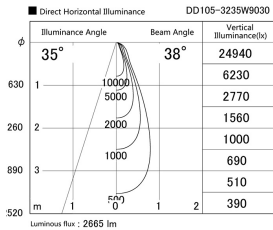

Item no. DD105-3235W9030

Series Name:  $\Phi$ 100 Lens type Adjustable  
downlight

Installation	Recessed mount
Type	
Fixture wattage	31.8W
Beam angle	38 deg
Color Temp.	3000K
CRI	Ra>90
Luminous	2665 lm
Body	Die-cast aluminum alloy
Body finish	N/A
Trim finish	White
Reflector finish	N/A
IP Rate	IP20
Light source	COB module
Input Voltage	AC220~240V
Dimming Type	Non-Dimmable
Certificate	CE, CCC
Cut Hole	100mm

Height (Weight)	
31.8W	127 (0.9kg)
24.3W	127 (0.9kg)
21.0W	92 (0.8kg)
14.0W	92 (0.8kg)