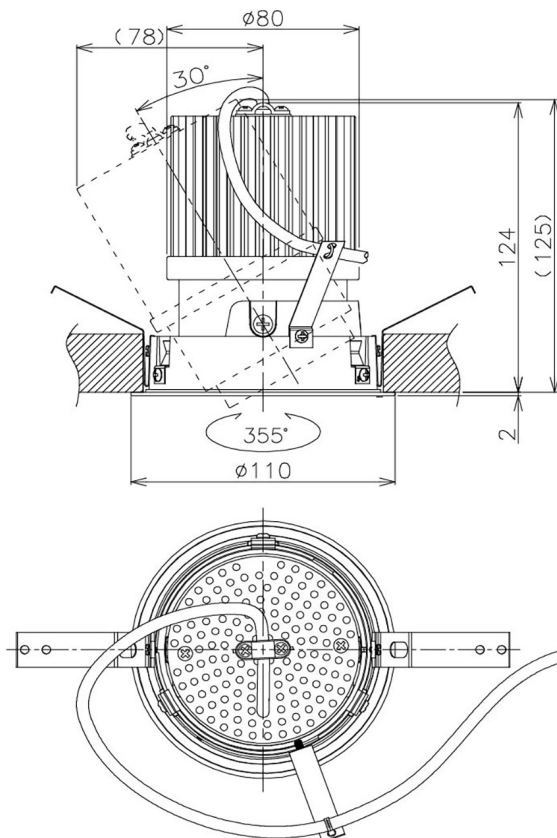

Item no. DD105-3235W9030

Series Name:  $\Phi$ 100 Lens type Adjustable  
downlight

Installation	Recessed mount
Type	
Fixture wattage	31.8W
Beam angle	38 deg
Color Temp.	3000K
CRI	Ra>90
Luminous	2665 lm
Body	Die-cast aluminum alloy
Body finish	N/A
Trim finish	White
Reflector finish	N/A
IP Rate	IP20
Light source	COB module
Input Voltage	AC220~240V
Dimming Type	Non-Dimmable
Certificate	CE, CCC
Cut Hole	100mm

Height (Weight)	
31.8W	127 (0.9kg)
24.3W	127 (0.9kg)
21.0W	92 (0.8kg)
14.0W	92 (0.8kg)