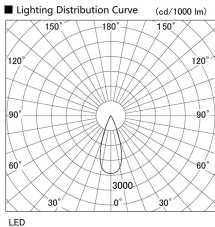

Item no. DD105-3235W9030

Series Name:  $\Phi$ 100 Lens type Adjustable  
downlight

Installation	Recessed mount
Type	
Fixture wattage	31.8W
Beam angle	38 deg
Color Temp.	3000K
CRI	Ra>90
Luminous	2665 lm
Body	Die-cast aluminum alloy
Body finish	N/A
Trim finish	White
Reflector finish	N/A
IP Rate	IP20
Light source	COB module
Input Voltage	AC220~240V
Dimming Type	Non-Dimmable
Certificate	CE, CCC
Cut Hole	100mm

Height (Weight)	
31.8W	127 (0.9kg)
24.3W	127 (0.9kg)
21.0W	92 (0.8kg)
14.0W	92 (0.8kg)