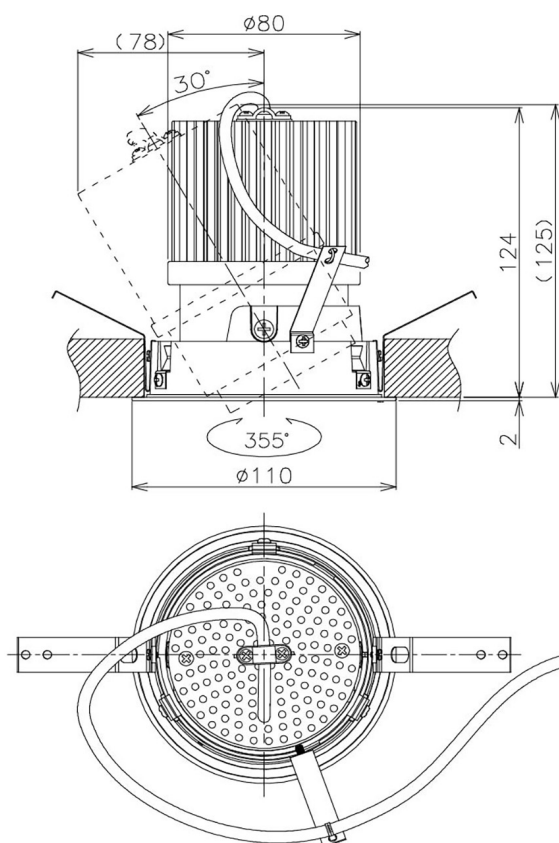

Item no. DD105-3235W9035

Series Name:  $\Phi$ 100 Lens type Adjustable downlight

Installation	Recessed mount
Type	
Fixture wattage	31.8W
Beam angle	38 deg
Color Temp.	3500K
CRI	Ra>90
Luminous	2798 lm
Body	Die-cast aluminum alloy
Body finish	N/A
Trim finish	White
Reflector finish	N/A
IP Rate	IP20
Light source	COB module
Input Voltage	AC220~240V
Dimming Type	Non-Dimmable
Certificate	CE, CCC
Cut Hole	100mm

Height (Weight)	
31.8W	127 (0.9kg)
24.3W	127 (0.9kg)
21.0W	92 (0.8kg)
14.0W	92 (0.8kg)