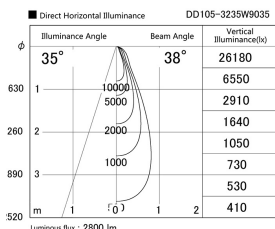

Item no. DD105-3235W9035

Series Name:  $\Phi$ 100 Lens type Adjustable downlight

Installation	Recessed mount
Type	
Fixture wattage	31.8W
Beam angle	38 deg
Color Temp.	3500K
CRI	Ra>90
Luminous	2798 lm
Body	Die-cast aluminum alloy
Body finish	N/A
Trim finish	White
Reflector finish	N/A
IP Rate	IP20
Light source	COB module
Input Voltage	AC220~240V
Dimming Type	Non-Dimmable
Certificate	CE, CCC
Cut Hole	100mm

Height (Weight)	
31.8W	127 (0.9kg)
24.3W	127 (0.9kg)
21.0W	92 (0.8kg)
14.0W	92 (0.8kg)