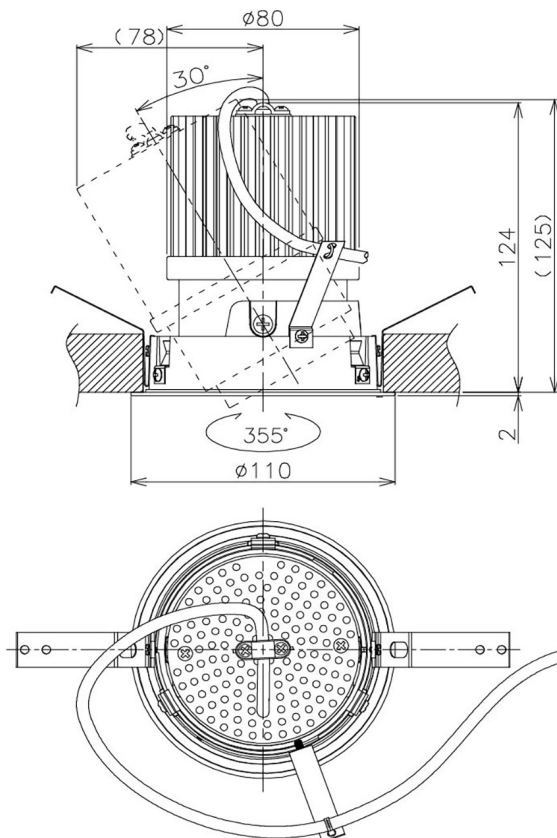

Item no. DD105-3235W9035

Series Name:  $\Phi$ 100 Lens type Adjustable downlight

Installation	Recessed mount
Type	
Fixture wattage	31.8W
Beam angle	38 deg
Color Temp.	3500K
CRI	Ra>90
Luminous	2798 lm
Body	Die-cast aluminum alloy
Body finish	N/A
Trim finish	White
Reflector finish	N/A
IP Rate	IP20
Light source	COB module
Input Voltage	AC220~240V
Dimming Type	Non-Dimmable
Certificate	CE, CCC
Cut Hole	100mm

Height (Weight)	
31.8W	127 (0.9kg)
24.3W	127 (0.9kg)
21.0W	92 (0.8kg)
14.0W	92 (0.8kg)