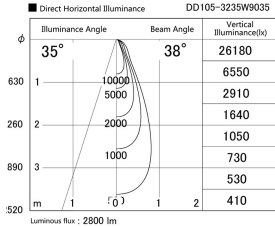

Item no. DD105-3235W9035

Series Name:  $\Phi$ 100 Lens type Adjustable downlight

Installation	Recessed mount
Type	
Fixture wattage	31.8W
Beam angle	38 deg
Color Temp.	3500K
CRI	Ra>90
Luminous	2798 lm
Body	Die-cast aluminum alloy
Body finish	N/A
Trim finish	White
Reflector finish	N/A
IP Rate	IP20
Light source	COB module
Input Voltage	AC220~240V
Dimming Type	Non-Dimmable
Certificate	CE, CCC
Cut Hole	100mm

Height (Weight)	
31.8W	127 (0.9kg)
24.3W	127 (0.9kg)
21.0W	92 (0.8kg)
14.0W	92 (0.8kg)