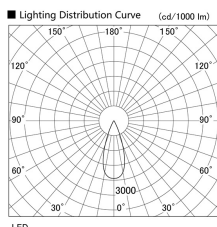

Item no. DD105-3235W9035

Series Name:  $\Phi$ 100 Lens type Adjustable downlight

Installation	Recessed mount
Type	
Fixture wattage	31.8W
Beam angle	38 deg
Color Temp.	3500K
CRI	Ra>90
Luminous	2798 lm
Body	Die-cast aluminum alloy
Body finish	N/A
Trim finish	White
Reflector finish	N/A
IP Rate	IP20
Light source	COB module
Input Voltage	AC220~240V
Dimming Type	Non-Dimmable
Certificate	CE, CCC
Cut Hole	100mm

Height (Weight)	
31.8W	127 (0.9kg)
24.3W	127 (0.9kg)
21.0W	92 (0.8kg)
14.0W	92 (0.8kg)