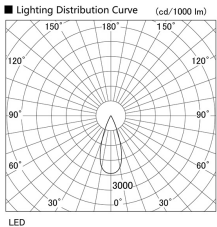

Item no. DD105-3235W9035

Series Name:  $\Phi$ 100 Lens type Adjustable downlight

Installation	Recessed mount
Type	
Fixture wattage	31.8W
Beam angle	38 deg
Color Temp.	3500K
CRI	Ra>90
Luminous	2798 lm
Body	Die-cast aluminum alloy
Body finish	N/A
Trim finish	White
Reflector finish	N/A
IP Rate	IP20
Light source	COB module
Input Voltage	AC220~240V
Dimming Type	Non-Dimmable
Certificate	CE, CCC
Cut Hole	100mm

Height (Weight)	
31.8W	127 (0.9kg)
24.3W	127 (0.9kg)
21.0W	92 (0.8kg)
14.0W	92 (0.8kg)