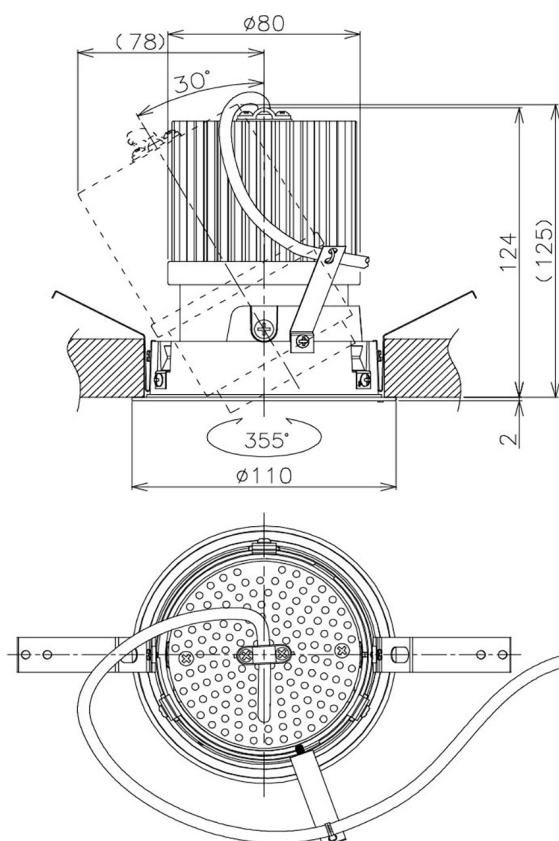

Item no. DD105-3235W9040

Series Name: Φ 100 Lens type Adjustable downlight

Installation	Recessed mount
Type	
Fixture wattage	31.8W
Beam angle	38 deg
Color Temp.	4000K
CRI	Ra>90
Luminous	2878 lm
Body	Die-cast aluminum alloy
Body finish	N/A
Trim finish	White
Reflector finish	N/A
IP Rate	IP20
Light source	COB module
Input Voltage	AC220~240V
Dimming Type	Non-Dimmable
Certificate	CE, CCC
Cut Hole	100mm

Height (Weight)	
31.8W	127 (0.9kg)
24.3W	127 (0.9kg)
21.0W	92 (0.8kg)
14.0W	92 (0.8kg)