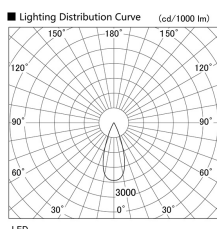

Item no. DD105-3235W9040

Series Name: Φ 100 Lens type Adjustable downlight

Installation	Recessed mount
Type	
Fixture wattage	31.8W
Beam angle	38 deg
Color Temp.	4000K
CRI	Ra>90
Luminous	2878 lm
Body	Die-cast aluminum alloy
Body finish	N/A
Trim finish	White
Reflector finish	N/A
IP Rate	IP20
Light source	COB module
Input Voltage	AC220~240V
Dimming Type	Non-Dimmable
Certificate	CE, CCC
Cut Hole	100mm

Height (Weight)	
31.8W	127 (0.9kg)
24.3W	127 (0.9kg)
21.0W	92 (0.8kg)
14.0W	92 (0.8kg)