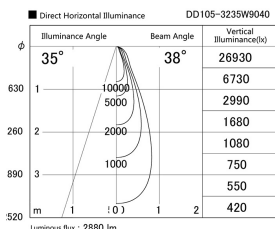

Item no. DD105-3235W9040

Series Name: Φ 100 Lens type Adjustable downlight

Installation	Recessed mount
Type	
Fixture wattage	31.8W
Beam angle	38 deg
Color Temp.	4000K
CRI	Ra>90
Luminous	2878 lm
Body	Die-cast aluminum alloy
Body finish	N/A
Trim finish	White
Reflector finish	N/A
IP Rate	IP20
Light source	COB module
Input Voltage	AC220~240V
Dimming Type	Non-Dimmable
Certificate	CE, CCC
Cut Hole	100mm

Height (Weight)	
31.8W	127 (0.9kg)
24.3W	127 (0.9kg)
21.0W	92 (0.8kg)
14.0W	92 (0.8kg)