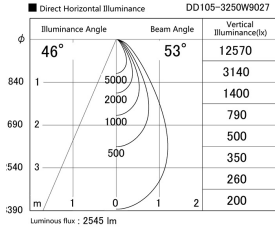

Item no. DD105-3250W9027

Series Name:  $\Phi$ 100 Lens type Adjustable downlight

Installation	Recessed mount
Type	$\Phi$ 100 Lens type Adjustable downlight
Fixture wattage	31.8W
Beam angle	53 deg
Color Temp.	2700K
CRI	Ra>90
Luminous	2544 lm
Body	Die-cast aluminum alloy
Body finish	N/A
Trim finish	White
Reflector finish	N/A
IP Rate	IP20
Light source	COB module
Input Voltage	AC220~240V
Dimming Type	Non-Dimmable
Certificate	CE, CCC
Cut Hole	100mm

Height (Weight)	
31.8W	127 (0.9kg)
24.3W	127 (0.9kg)
21.0W	92 (0.8kg)
14.0W	92 (0.8kg)