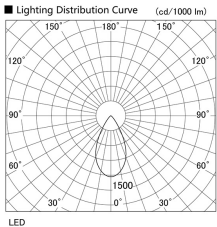

Item no. DD105-3250W9027

Series Name:  $\Phi$ 100 Lens type Adjustable downlight

Installation	Recessed mount
Type	$\Phi$ 100 Lens type Adjustable downlight
Fixture wattage	31.8W
Beam angle	53 deg
Color Temp.	2700K
CRI	Ra>90
Luminous	2544 lm
Body	Die-cast aluminum alloy
Body finish	N/A
Trim finish	White
Reflector finish	N/A
IP Rate	IP20
Light source	COB module
Input Voltage	AC220~240V
Dimming Type	Non-Dimmable
Certificate	CE, CCC
Cut Hole	100mm

Height (Weight)	
31.8W	127 (0.9kg)
24.3W	127 (0.9kg)
21.0W	92 (0.8kg)
14.0W	92 (0.8kg)