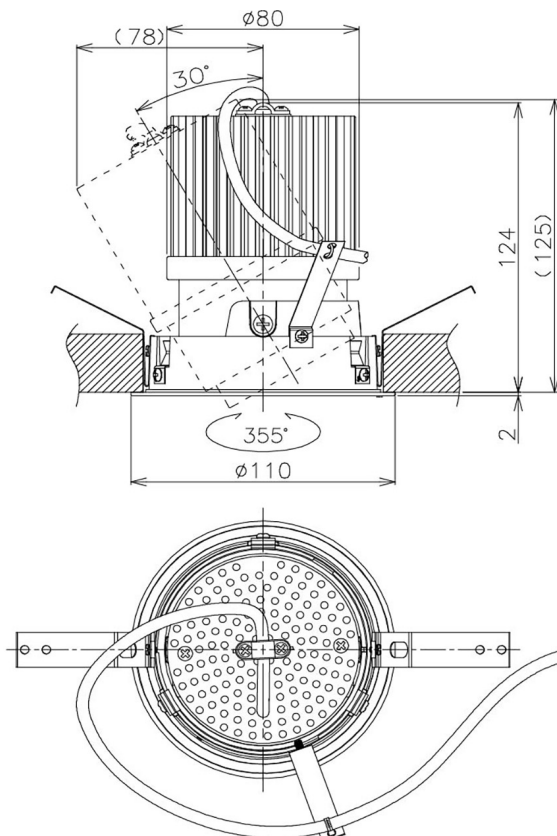

Item no. DD105-3250W9027

Series Name:  $\Phi$ 100 Lens type Adjustable downlight

Installation	Recessed mount
Type	$\Phi$ 100 Lens type Adjustable downlight
Fixture wattage	31.8W
Beam angle	53 deg
Color Temp.	2700K
CRI	Ra>90
Luminous	2544 lm
Body	Die-cast aluminum alloy
Body finish	N/A
Trim finish	White
Reflector finish	N/A
IP Rate	IP20
Light source	COB module
Input Voltage	AC220~240V
Dimming Type	Non-Dimmable
Certificate	CE, CCC
Cut Hole	100mm

Height (Weight)	
31.8W	127 (0.9kg)
24.3W	127 (0.9kg)
21.0W	92 (0.8kg)
14.0W	92 (0.8kg)