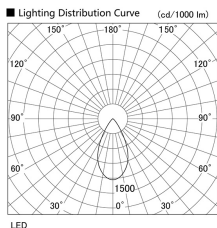

Item no. DD105-3250W9027

Series Name: Φ 100 Lens type Adjustable downlight

Installation	Recessed mount
Type	
Fixture wattage	31.8W
Beam angle	53 deg
Color Temp.	2700K
CRI	Ra>90
Luminous	2544 lm
Body	Die-cast aluminum alloy
Body finish	N/A
Trim finish	White
Reflector finish	N/A
IP Rate	IP20
Light source	COB module
Input Voltage	AC220~240V
Dimming Type	Non-Dimmable
Certificate	CE, CCC
Cut Hole	100mm

Height (Weight)	
31.8W	127 (0.9kg)
24.3W	127 (0.9kg)
21.0W	92 (0.8kg)
14.0W	92 (0.8kg)