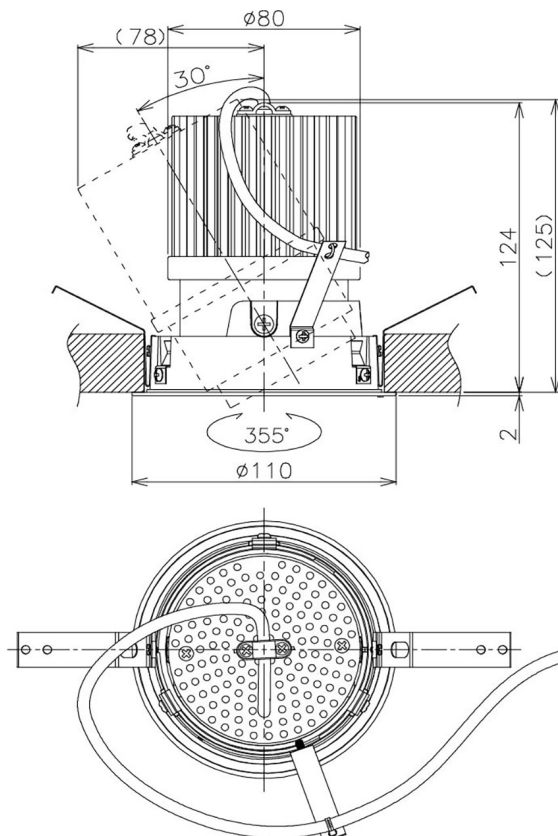

Item no. DD105-3250W9027

Series Name: Φ 100 Lens type Adjustable downlight

Installation	Recessed mount
Type	
Fixture wattage	31.8W
Beam angle	53 deg
Color Temp.	2700K
CRI	Ra>90
Luminous	2544 lm
Body	Die-cast aluminum alloy
Body finish	N/A
Trim finish	White
Reflector finish	N/A
IP Rate	IP20
Light source	COB module
Input Voltage	AC220~240V
Dimming Type	Non-Dimmable
Certificate	CE, CCC
Cut Hole	100mm

Height (Weight)	
31.8W	127 (0.9kg)
24.3W	127 (0.9kg)
21.0W	92 (0.8kg)
14.0W	92 (0.8kg)