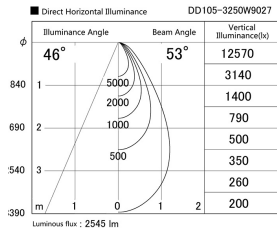

Item no. DD105-3250W9027

Series Name: Φ 100 Lens type Adjustable downlight

Installation	Recessed mount
Type	
Fixture wattage	31.8W
Beam angle	53 deg
Color Temp.	2700K
CRI	Ra>90
Luminous	2544 lm
Body	Die-cast aluminum alloy
Body finish	N/A
Trim finish	White
Reflector finish	N/A
IP Rate	IP20
Light source	COB module
Input Voltage	AC220~240V
Dimming Type	Non-Dimmable
Certificate	CE, CCC
Cut Hole	100mm

Height (Weight)	
31.8W	127 (0.9kg)
24.3W	127 (0.9kg)
21.0W	92 (0.8kg)
14.0W	92 (0.8kg)