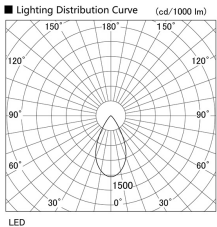

Item no. DD105-3250W9030

Series Name: Φ 100 Lens type Adjustable downlight

Installation	Recessed mount
Type	Φ 100 Lens type Adjustable downlight
Fixture wattage	31.8W
Beam angle	53 deg
Color Temp.	3000K
CRI	Ra>90
Luminous	2736 lm
Body	Die-cast aluminum alloy
Body finish	N/A
Trim finish	White
Reflector finish	N/A
IP Rate	IP20
Light source	COB module
Input Voltage	AC220~240V
Dimming Type	Non-Dimmable
Certificate	CE, CCC
Cut Hole	100mm

Height (Weight)	
31.8W	127 (0.9kg)
24.3W	127 (0.9kg)
21.0W	92 (0.8kg)
14.0W	92 (0.8kg)