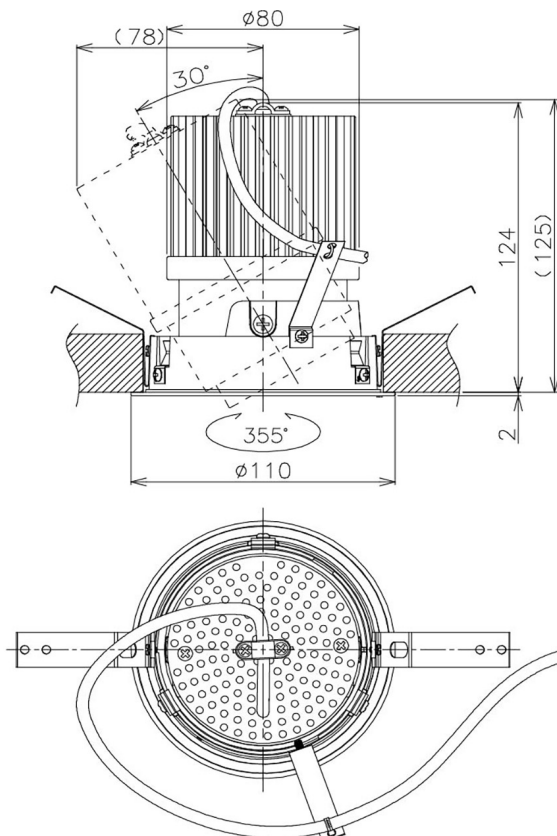

Item no. DD105-3250W9030

Series Name: Φ 100 Lens type Adjustable downlight

Installation	Recessed mount
Type	Φ 100 Lens type Adjustable downlight
Fixture wattage	31.8W
Beam angle	53 deg
Color Temp.	3000K
CRI	Ra>90
Luminous	2736 lm
Body	Die-cast aluminum alloy
Body finish	N/A
Trim finish	White
Reflector finish	N/A
IP Rate	IP20
Light source	COB module
Input Voltage	AC220~240V
Dimming Type	Non-Dimmable
Certificate	CE, CCC
Cut Hole	100mm

Height (Weight)	
31.8W	127 (0.9kg)
24.3W	127 (0.9kg)
21.0W	92 (0.8kg)
14.0W	92 (0.8kg)