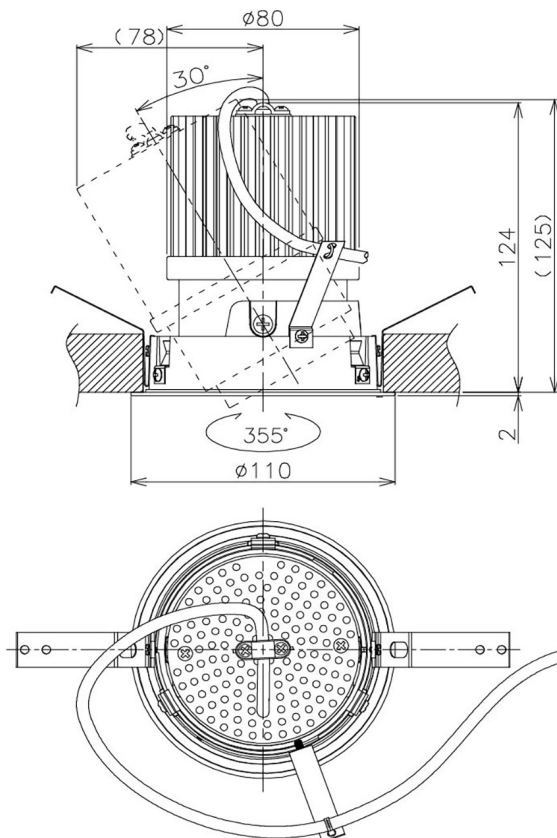

Item no. DD105-3250W9030

Series Name: Φ 100 Lens type Adjustable downlight

Installation	Recessed mount
Type	
Fixture wattage	31.8W
Beam angle	53 deg
Color Temp.	3000K
CRI	Ra>90
Luminous	2736 lm
Body	Die-cast aluminum alloy
Body finish	N/A
Trim finish	White
Reflector finish	N/A
IP Rate	IP20
Light source	COB module
Input Voltage	AC220~240V
Dimming Type	Non-Dimmable
Certificate	CE, CCC
Cut Hole	100mm

Height (Weight)	
31.8W	127 (0.9kg)
24.3W	127 (0.9kg)
21.0W	92 (0.8kg)
14.0W	92 (0.8kg)