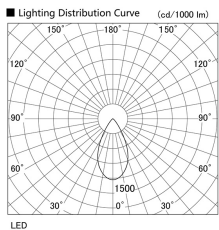

Item no. DD105-3250W9030

Series Name: Φ 100 Lens type Adjustable downlight

Installation	Recessed mount
Type	
Fixture wattage	31.8W
Beam angle	53 deg
Color Temp.	3000K
CRI	Ra>90
Luminous	2736 lm
Body	Die-cast aluminum alloy
Body finish	N/A
Trim finish	White
Reflector finish	N/A
IP Rate	IP20
Light source	COB module
Input Voltage	AC220~240V
Dimming Type	Non-Dimmable
Certificate	CE, CCC
Cut Hole	100mm

Height (Weight)	
31.8W	127 (0.9kg)
24.3W	127 (0.9kg)
21.0W	92 (0.8kg)
14.0W	92 (0.8kg)