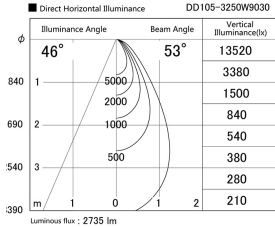

Item no. DD105-3250W9030

Series Name: Φ 100 Lens type Adjustable downlight

Installation	Recessed mount
Type	Φ 100 Lens type Adjustable downlight
Fixture wattage	31.8W
Beam angle	53 deg
Color Temp.	3000K
CRI	Ra>90
Luminous	2736 lm
Body	Die-cast aluminum alloy
Body finish	N/A
Trim finish	White
Reflector finish	N/A
IP Rate	IP20
Light source	COB module
Input Voltage	AC220~240V
Dimming Type	Non-Dimmable
Certificate	CE, CCC
Cut Hole	100mm

Height (Weight)	
31.8W	127 (0.9kg)
24.3W	127 (0.9kg)
21.0W	92 (0.8kg)
14.0W	92 (0.8kg)