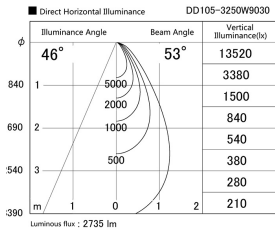

Item no. DD105-3250W9030

Series Name: Φ 100 Lens type Adjustable downlight

Installation	Recessed mount
Type	
Fixture wattage	31.8W
Beam angle	53 deg
Color Temp.	3000K
CRI	Ra>90
Luminous	2736 lm
Body	Die-cast aluminum alloy
Body finish	N/A
Trim finish	White
Reflector finish	N/A
IP Rate	IP20
Light source	COB module
Input Voltage	AC220~240V
Dimming Type	Non-Dimmable
Certificate	CE, CCC
Cut Hole	100mm

Height (Weight)	
31.8W	127 (0.9kg)
24.3W	127 (0.9kg)
21.0W	92 (0.8kg)
14.0W	92 (0.8kg)