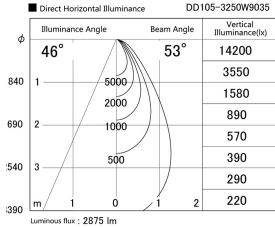

Item no. DD105-3250W9035

Series Name:  $\Phi$ 100 Lens type Adjustable downlight

Installation	Recessed mount
Type	
Fixture wattage	31.8W
Beam angle	53 deg
Color Temp.	3500K
CRI	Ra>90
Luminous	2873 lm
Body	Die-cast aluminum alloy
Body finish	N/A
Trim finish	White
Reflector finish	N/A
IP Rate	IP20
Light source	COB module
Input Voltage	AC220~240V
Dimming Type	Non-Dimmable
Certificate	CE, CCC
Cut Hole	100mm

Height (Weight)	
31.8W	127 (0.9kg)
24.3W	127 (0.9kg)
21.0W	92 (0.8kg)
14.0W	92 (0.8kg)