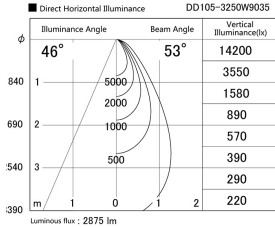

Item no. DD105-3250W9035

Series Name: Φ 100 Lens type Adjustable downlight

Installation	Recessed mount
Type	
Fixture wattage	31.8W
Beam angle	53 deg
Color Temp.	3500K
CRI	Ra>90
Luminous	2873 lm
Body	Die-cast aluminum alloy
Body finish	N/A
Trim finish	White
Reflector finish	N/A
IP Rate	IP20
Light source	COB module
Input Voltage	AC220~240V
Dimming Type	Non-Dimmable
Certificate	CE, CCC
Cut Hole	100mm

Height (Weight)	
31.8W	127 (0.9kg)
24.3W	127 (0.9kg)
21.0W	92 (0.8kg)
14.0W	92 (0.8kg)