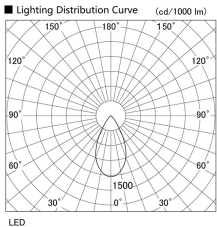

Item no. DD105-3250W9035

Series Name:  $\Phi$ 100 Lens type Adjustable downlight

Installation	Recessed mount
Type	
Fixture wattage	31.8W
Beam angle	53 deg
Color Temp.	3500K
CRI	Ra>90
Luminous	2873 lm
Body	Die-cast aluminum alloy
Body finish	N/A
Trim finish	White
Reflector finish	N/A
IP Rate	IP20
Light source	COB module
Input Voltage	AC220~240V
Dimming Type	Non-Dimmable
Certificate	CE, CCC
Cut Hole	100mm

Height (Weight)	
31.8W	127 (0.9kg)
24.3W	127 (0.9kg)
21.0W	92 (0.8kg)
14.0W	92 (0.8kg)