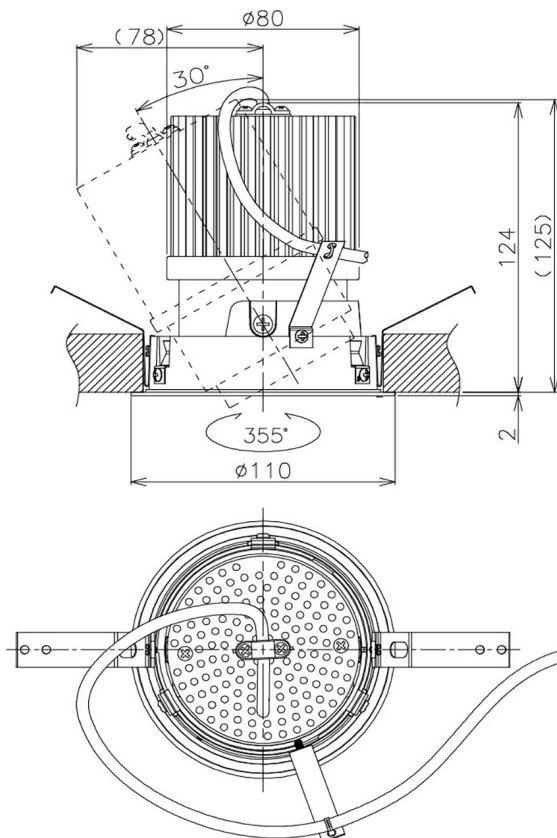

Item no. DD105-3250W9035

Series Name: Φ 100 Lens type Adjustable downlight

Installation	Recessed mount
Type	
Fixture wattage	31.8W
Beam angle	53 deg
Color Temp.	3500K
CRI	Ra>90
Luminous	2873 lm
Body	Die-cast aluminum alloy
Body finish	N/A
Trim finish	White
Reflector finish	N/A
IP Rate	IP20
Light source	COB module
Input Voltage	AC220~240V
Dimming Type	Non-Dimmable
Certificate	CE, CCC
Cut Hole	100mm

Height (Weight)	
31.8W	127 (0.9kg)
24.3W	127 (0.9kg)
21.0W	92 (0.8kg)
14.0W	92 (0.8kg)