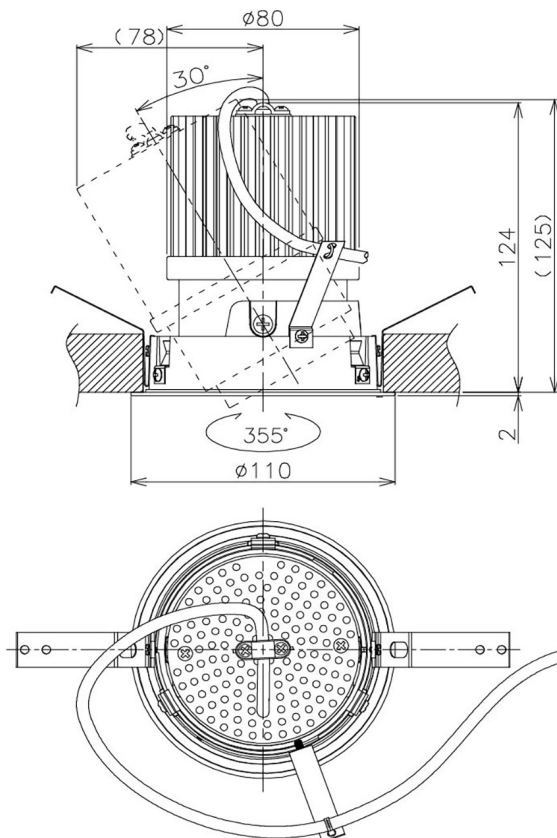

Item no. DD105-3250W9035

Series Name:  $\Phi$ 100 Lens type Adjustable downlight

Installation	Recessed mount
Type	
Fixture wattage	31.8W
Beam angle	53 deg
Color Temp.	3500K
CRI	Ra>90
Luminous	2873 lm
Body	Die-cast aluminum alloy
Body finish	N/A
Trim finish	White
Reflector finish	N/A
IP Rate	IP20
Light source	COB module
Input Voltage	AC220~240V
Dimming Type	Non-Dimmable
Certificate	CE, CCC
Cut Hole	100mm

Height (Weight)	
31.8W	127 (0.9kg)
24.3W	127 (0.9kg)
21.0W	92 (0.8kg)
14.0W	92 (0.8kg)