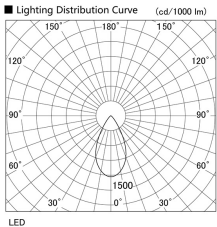

Item no. DD105-3250W9035

Series Name: Φ 100 Lens type Adjustable downlight

Installation	Recessed mount
Type	
Fixture wattage	31.8W
Beam angle	53 deg
Color Temp.	3500K
CRI	Ra>90
Luminous	2873 lm
Body	Die-cast aluminum alloy
Body finish	N/A
Trim finish	White
Reflector finish	N/A
IP Rate	IP20
Light source	COB module
Input Voltage	AC220~240V
Dimming Type	Non-Dimmable
Certificate	CE, CCC
Cut Hole	100mm

Height (Weight)	
31.8W	127 (0.9kg)
24.3W	127 (0.9kg)
21.0W	92 (0.8kg)
14.0W	92 (0.8kg)