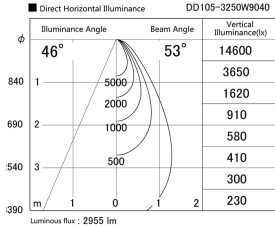

Item no. DD105-3250W9040

Series Name: Φ 100 Lens type Adjustable
downlight

Installation	Recessed mount
Type	
Fixture wattage	31.8W
Beam angle	53 deg
Color Temp.	4000K
CRI	Ra>90
Luminous	2955 lm
Body	Die-cast aluminum alloy
Body finish	N/A
Trim finish	White
Reflector finish	N/A
IP Rate	IP20
Light source	COB module
Input Voltage	AC220~240V
Dimming Type	Non-Dimmable
Certificate	CE, CCC
Cut Hole	100mm

Height (Weight)	
31.8W	127 (0.9kg)
24.3W	127 (0.9kg)
21.0W	92 (0.8kg)
14.0W	92 (0.8kg)