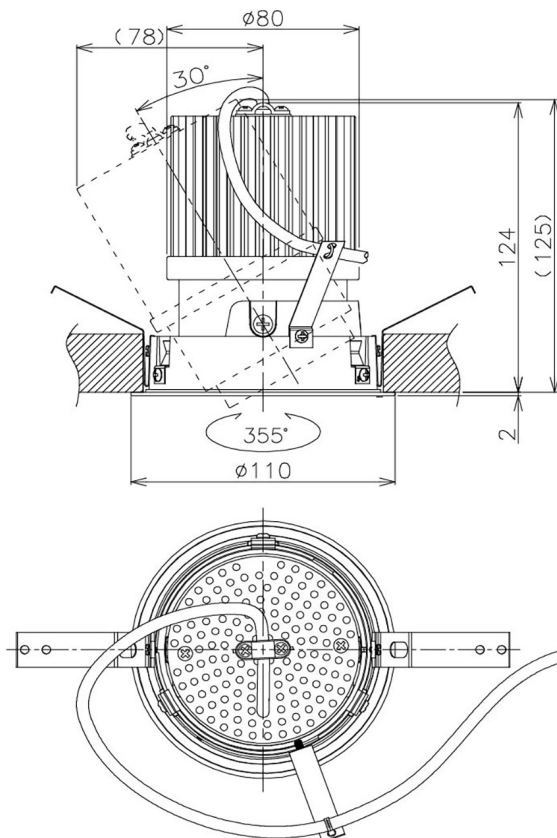

Item no. DD105-3250W9040

Series Name: Φ 100 Lens type Adjustable
downlight

Installation	Recessed mount
Type	
Fixture wattage	31.8W
Beam angle	53 deg
Color Temp.	4000K
CRI	Ra>90
Luminous	2955 lm
Body	Die-cast aluminum alloy
Body finish	N/A
Trim finish	White
Reflector finish	N/A
IP Rate	IP20
Light source	COB module
Input Voltage	AC220~240V
Dimming Type	Non-Dimmable
Certificate	CE, CCC
Cut Hole	100mm

Height (Weight)	
31.8W	127 (0.9kg)
24.3W	127 (0.9kg)
21.0W	92 (0.8kg)
14.0W	92 (0.8kg)