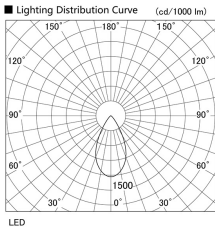

Item no. DD105-3250W9040

Series Name: Φ 100 Lens type Adjustable
downlight

Installation	Recessed mount
Type	
Fixture wattage	31.8W
Beam angle	53 deg
Color Temp.	4000K
CRI	Ra>90
Luminous	2955 lm
Body	Die-cast aluminum alloy
Body finish	N/A
Trim finish	White
Reflector finish	N/A
IP Rate	IP20
Light source	COB module
Input Voltage	AC220~240V
Dimming Type	Non-Dimmable
Certificate	CE, CCC
Cut Hole	100mm

Height (Weight)	
31.8W	127 (0.9kg)
24.3W	127 (0.9kg)
21.0W	92 (0.8kg)
14.0W	92 (0.8kg)