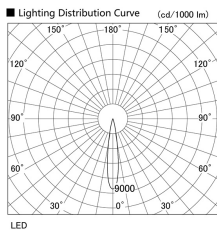

Item no. DD105-1415B9027

Series Name:  $\Phi$ 100 Lens type Adjustable downlight

Installation	Recessed mount
Type	
Fixture wattage	14W
Beam angle	17 deg
Color Temp.	2700K
CRI	Ra>90
Luminous	1292 lm
Body	Die-cast aluminum alloy
Body finish	N/A
Trim finish	Black
Reflector finish	N/A
IP Rate	IP20
Light source	COB module
Input Voltage	AC220~240V
Dimming Type	Non-Dimmable
Certificate	CE, CCC
Cut Hole	100mm

Height (Weight)	
31.8W	127 (0.9kg)
24.3W	127 (0.9kg)
21.0W	92 (0.8kg)
14.0W	92 (0.8kg)