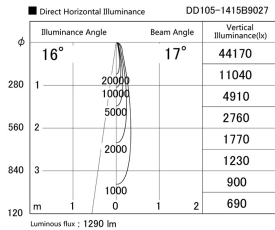

Item no. DD105-1415B9027

Series Name:  $\Phi$ 100 Lens type Adjustable downlight

Installation	Recessed mount
Type	
Fixture wattage	14W
Beam angle	17 deg
Color Temp.	2700K
CRI	Ra>90
Luminous	1292 lm
Body	Die-cast aluminum alloy
Body finish	N/A
Trim finish	Black
Reflector finish	N/A
IP Rate	IP20
Light source	COB module
Input Voltage	AC220~240V
Dimming Type	Non-Dimmable
Certificate	CE, CCC
Cut Hole	100mm

Height (Weight)	
31.8W	127 (0.9kg)
24.3W	127 (0.9kg)
21.0W	92 (0.8kg)
14.0W	92 (0.8kg)