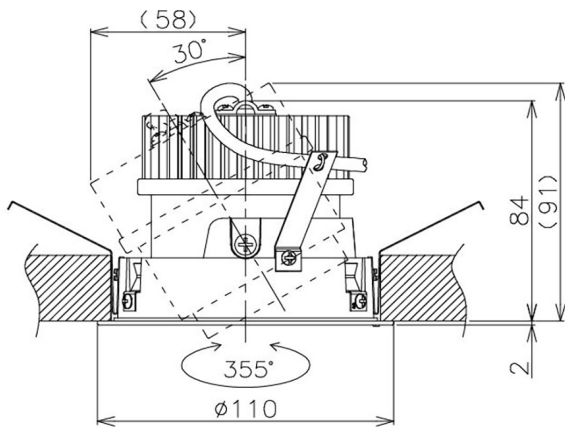

Item no. DD105-1415B9027

Series Name:  $\Phi$ 100 Lens type Adjustable downlight

Installation	Recessed mount
Type	
Fixture wattage	14W
Beam angle	17 deg
Color Temp.	2700K
CRI	Ra>90
Luminous	1292 lm
Body	Die-cast aluminum alloy
Body finish	N/A
Trim finish	Black
Reflector finish	N/A
IP Rate	IP20
Light source	COB module
Input Voltage	AC220~240V
Dimming Type	Non-Dimmable
Certificate	CE, CCC
Cut Hole	100mm

Height (Weight)	
31.8W	127 (0.9kg)
24.3W	127 (0.9kg)
21.0W	92 (0.8kg)
14.0W	92 (0.8kg)