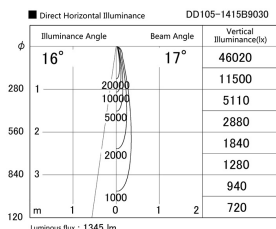

Item no. DD105-1415B9030

Series Name:  $\Phi$ 100 Lens type Adjustable  
downlight

Installation	Recessed mount
Type	
Fixture wattage	14W
Beam angle	17 deg
Color Temp.	3000K
CRI	Ra>90
Luminous	1346 lm
Body	Die-cast aluminum alloy
Body finish	N/A
Trim finish	Black
Reflector finish	N/A
IP Rate	IP20
Light source	COB module
Input Voltage	AC220~240V
Dimming Type	Non-Dimmable
Certificate	CE, CCC
Cut Hole	100mm

Height (Weight)	
31.8W	127 (0.9kg)
24.3W	127 (0.9kg)
21.0W	92 (0.8kg)
14.0W	92 (0.8kg)