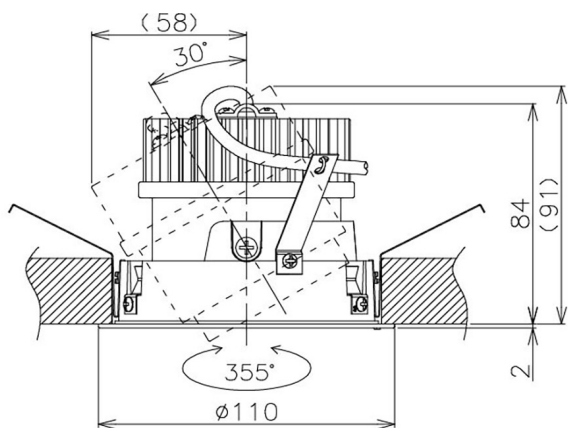

Item no. DD105-1415B9030

Series Name:  $\Phi$ 100 Lens type Adjustable  
downlight

Installation	Recessed mount
Type	
Fixture wattage	14W
Beam angle	17 deg
Color Temp.	3000K
CRI	Ra>90
Luminous	1346 lm
Body	Die-cast aluminum alloy
Body finish	N/A
Trim finish	Black
Reflector finish	N/A
IP Rate	IP20
Light source	COB module
Input Voltage	AC220~240V
Dimming Type	Non-Dimmable
Certificate	CE, CCC
Cut Hole	100mm

Height (Weight)	
31.8W	127 (0.9kg)
24.3W	127 (0.9kg)
21.0W	92 (0.8kg)
14.0W	92 (0.8kg)