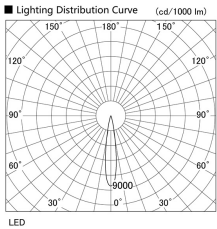

Item no. DD105-1415B9030

Series Name: Φ 100 Lens type Adjustable downlight

Installation	Recessed mount
Type	Φ 100 Lens type Adjustable downlight
Fixture wattage	14W
Beam angle	17 deg
Color Temp.	3000K
CRI	Ra>90
Luminous	1346 lm
Body	Die-cast aluminum alloy
Body finish	N/A
Trim finish	Black
Reflector finish	N/A
IP Rate	IP20
Light source	COB module
Input Voltage	AC220~240V
Dimming Type	Non-Dimmable
Certificate	CE, CCC
Cut Hole	100mm

Height (Weight)	
31.8W	127 (0.9kg)
24.3W	127 (0.9kg)
21.0W	92 (0.8kg)
14.0W	92 (0.8kg)