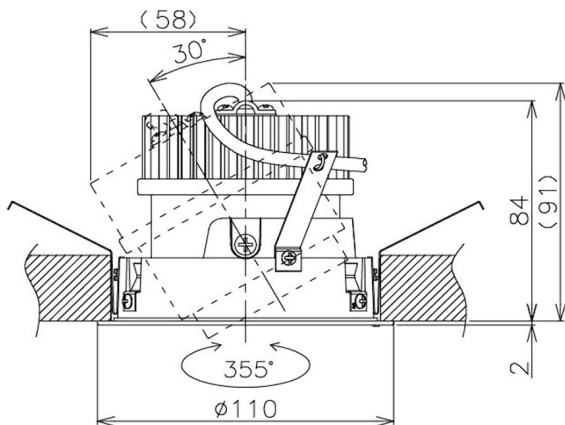

Item no. DD105-1415B9030

Series Name: Φ 100 Lens type Adjustable downlight

Installation	Recessed mount
Type	Φ 100 Lens type Adjustable downlight
Fixture wattage	14W
Beam angle	17 deg
Color Temp.	3000K
CRI	Ra>90
Luminous	1346 lm
Body	Die-cast aluminum alloy
Body finish	N/A
Trim finish	Black
Reflector finish	N/A
IP Rate	IP20
Light source	COB module
Input Voltage	AC220~240V
Dimming Type	Non-Dimmable
Certificate	CE, CCC
Cut Hole	100mm

Height (Weight)	
31.8W	127 (0.9kg)
24.3W	127 (0.9kg)
21.0W	92 (0.8kg)
14.0W	92 (0.8kg)