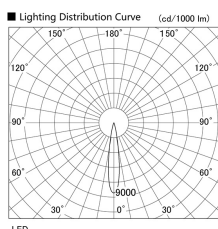

Item no. DD105-1415B9030

Series Name:  $\Phi$ 100 Lens type Adjustable  
downlight

Installation	Recessed mount
Type	
Fixture wattage	14W
Beam angle	17 deg
Color Temp.	3000K
CRI	Ra>90
Luminous	1346 lm
Body	Die-cast aluminum alloy
Body finish	N/A
Trim finish	Black
Reflector finish	N/A
IP Rate	IP20
Light source	COB module
Input Voltage	AC220~240V
Dimming Type	Non-Dimmable
Certificate	CE, CCC
Cut Hole	100mm

Height (Weight)	
31.8W	127 (0.9kg)
24.3W	127 (0.9kg)
21.0W	92 (0.8kg)
14.0W	92 (0.8kg)