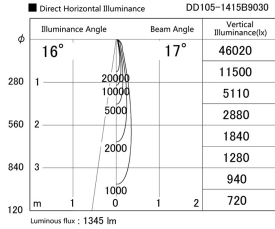

Item no. DD105-1415B9030

Series Name: Φ 100 Lens type Adjustable downlight

Installation	Recessed mount
Type	Φ 100 Lens type Adjustable downlight
Fixture wattage	14W
Beam angle	17 deg
Color Temp.	3000K
CRI	Ra>90
Luminous	1346 lm
Body	Die-cast aluminum alloy
Body finish	N/A
Trim finish	Black
Reflector finish	N/A
IP Rate	IP20
Light source	COB module
Input Voltage	AC220~240V
Dimming Type	Non-Dimmable
Certificate	CE, CCC
Cut Hole	100mm

Height (Weight)	
31.8W	127 (0.9kg)
24.3W	127 (0.9kg)
21.0W	92 (0.8kg)
14.0W	92 (0.8kg)