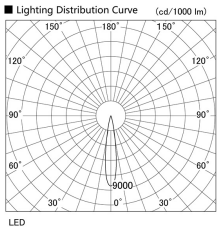

Item no. DD105-1415B9040

Series Name:  $\Phi$ 100 Lens type Adjustable downlight

Installation	Recessed mount
Type	
Fixture wattage	14W
Beam angle	17 deg
Color Temp.	4000K
CRI	Ra>90
Luminous	1386 lm
Body	Die-cast aluminum alloy
Body finish	N/A
Trim finish	Black
Reflector finish	N/A
IP Rate	IP20
Light source	COB module
Input Voltage	AC220~240V
Dimming Type	Non-Dimmable
Certificate	CE, CCC
Cut Hole	100mm

Height (Weight)	
31.8W	127 (0.9kg)
24.3W	127 (0.9kg)
21.0W	92 (0.8kg)
14.0W	92 (0.8kg)