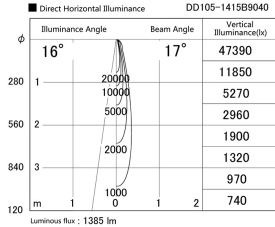

Item no. DD105-1415B9040

Series Name:  $\Phi$ 100 Lens type Adjustable downlight

Installation	Recessed mount
Type	
Fixture wattage	14W
Beam angle	17 deg
Color Temp.	4000K
CRI	Ra>90
Luminous	1386 lm
Body	Die-cast aluminum alloy
Body finish	N/A
Trim finish	Black
Reflector finish	N/A
IP Rate	IP20
Light source	COB module
Input Voltage	AC220~240V
Dimming Type	Non-Dimmable
Certificate	CE, CCC
Cut Hole	100mm

Height (Weight)	
31.8W	127 (0.9kg)
24.3W	127 (0.9kg)
21.0W	92 (0.8kg)
14.0W	92 (0.8kg)