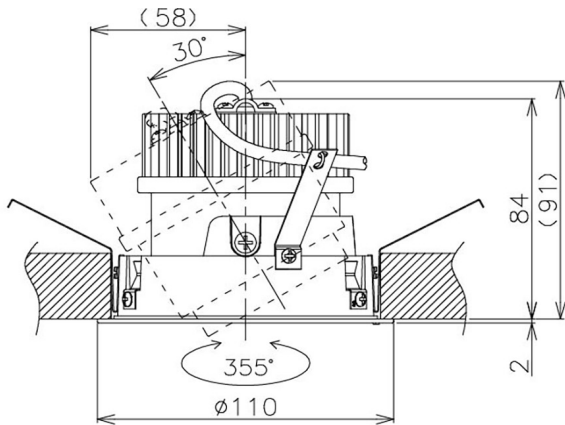

Item no. DD105-1415B9040

Series Name:  $\Phi$ 100 Lens type Adjustable downlight

Installation	Recessed mount
Type	
Fixture wattage	14W
Beam angle	17 deg
Color Temp.	4000K
CRI	Ra>90
Luminous	1386 lm
Body	Die-cast aluminum alloy
Body finish	N/A
Trim finish	Black
Reflector finish	N/A
IP Rate	IP20
Light source	COB module
Input Voltage	AC220~240V
Dimming Type	Non-Dimmable
Certificate	CE, CCC
Cut Hole	100mm

Height (Weight)	
31.8W	127 (0.9kg)
24.3W	127 (0.9kg)
21.0W	92 (0.8kg)
14.0W	92 (0.8kg)