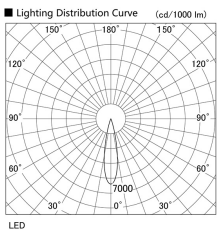

Item no. DD105-1420B9030

Series Name:  $\Phi$ 100 Lens type Adjustable downlight

Installation	Recessed mount
Type	$\Phi$ 100 Lens type Adjustable downlight
Fixture wattage	14W
Beam angle	22 deg
Color Temp.	3000K
CRI	Ra>90
Luminous	1427 lm
Body	Die-cast aluminum alloy
Body finish	N/A
Trim finish	Black
Reflector finish	N/A
IP Rate	IP20
Light source	COB module
Input Voltage	AC220~240V
Dimming Type	Non-Dimmable
Certificate	CE, CCC
Cut Hole	100mm

Height (Weight)	
31.8W	127 (0.9kg)
24.3W	127 (0.9kg)
21.0W	92 (0.8kg)
14.0W	92 (0.8kg)