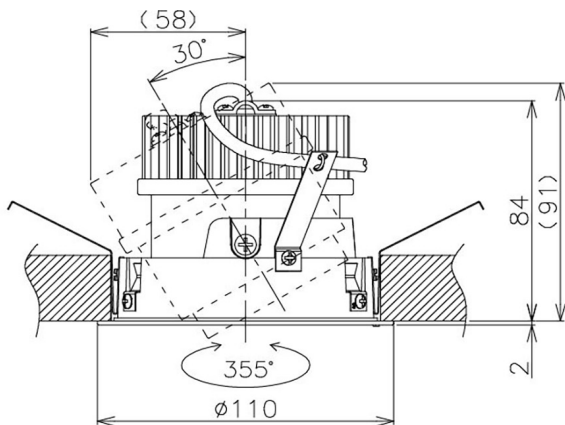

Item no. DD105-1420B9030

Series Name:  $\Phi$ 100 Lens type Adjustable downlight

Installation	Recessed mount
Type	$\Phi$ 100 Lens type Adjustable downlight
Fixture wattage	14W
Beam angle	22 deg
Color Temp.	3000K
CRI	Ra>90
Luminous	1427 lm
Body	Die-cast aluminum alloy
Body finish	N/A
Trim finish	Black
Reflector finish	N/A
IP Rate	IP20
Light source	COB module
Input Voltage	AC220~240V
Dimming Type	Non-Dimmable
Certificate	CE, CCC
Cut Hole	100mm

Height (Weight)	
31.8W	127 (0.9kg)
24.3W	127 (0.9kg)
21.0W	92 (0.8kg)
14.0W	92 (0.8kg)