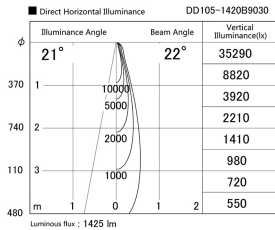

Item no. DD105-1420B9030

Series Name:  $\Phi$ 100 Lens type Adjustable downlight

Installation	Recessed mount
Type	$\Phi$ 100 Lens type Adjustable downlight
Fixture wattage	14W
Beam angle	22 deg
Color Temp.	3000K
CRI	Ra>90
Luminous	1427 lm
Body	Die-cast aluminum alloy
Body finish	N/A
Trim finish	Black
Reflector finish	N/A
IP Rate	IP20
Light source	COB module
Input Voltage	AC220~240V
Dimming Type	Non-Dimmable
Certificate	CE, CCC
Cut Hole	100mm

Height (Weight)	
31.8W	127 (0.9kg)
24.3W	127 (0.9kg)
21.0W	92 (0.8kg)
14.0W	92 (0.8kg)