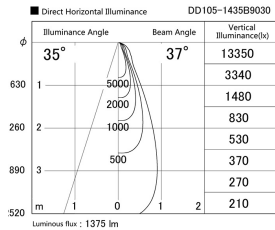

Item no. DD105-1435B9030

Series Name: Φ 100 Lens type Adjustable
downlight

Installation	Recessed mount
Type	
Fixture wattage	14W
Beam angle	37 deg
Color Temp.	3000K
CRI	Ra>90
Luminous	1374 lm
Body	Die-cast aluminum alloy
Body finish	N/A
Trim finish	Black
Reflector finish	N/A
IP Rate	IP20
Light source	COB module
Input Voltage	AC220~240V
Dimming Type	Non-Dimmable
Certificate	CE, CCC
Cut Hole	100mm

Height (Weight)	
31.8W	127 (0.9kg)
24.3W	127 (0.9kg)
21.0W	92 (0.8kg)
14.0W	92 (0.8kg)