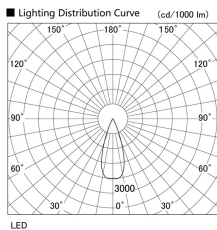

Item no. DD105-1435B9030

Series Name: Φ 100 Lens type Adjustable
downlight

Installation	Recessed mount
Type	
Fixture wattage	14W
Beam angle	37 deg
Color Temp.	3000K
CRI	Ra>90
Luminous	1374 lm
Body	Die-cast aluminum alloy
Body finish	N/A
Trim finish	Black
Reflector finish	N/A
IP Rate	IP20
Light source	COB module
Input Voltage	AC220~240V
Dimming Type	Non-Dimmable
Certificate	CE, CCC
Cut Hole	100mm

Height (Weight)	
31.8W	127 (0.9kg)
24.3W	127 (0.9kg)
21.0W	92 (0.8kg)
14.0W	92 (0.8kg)