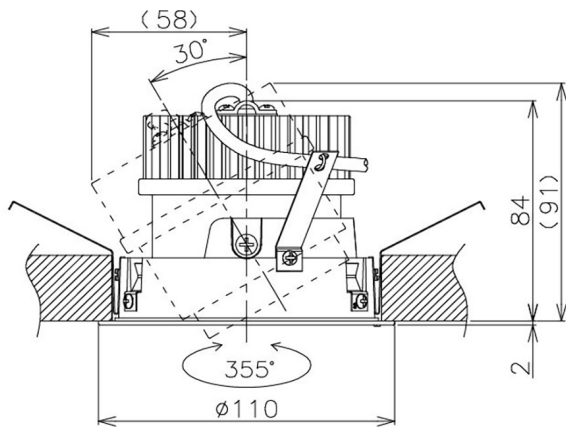

Item no. DD105-1435B9030

Series Name: Φ 100 Lens type Adjustable
downlight

Installation	Recessed mount
Type	
Fixture wattage	14W
Beam angle	37 deg
Color Temp.	3000K
CRI	Ra>90
Luminous	1374 lm
Body	Die-cast aluminum alloy
Body finish	N/A
Trim finish	Black
Reflector finish	N/A
IP Rate	IP20
Light source	COB module
Input Voltage	AC220~240V
Dimming Type	Non-Dimmable
Certificate	CE, CCC
Cut Hole	100mm

Height (Weight)	
31.8W	127 (0.9kg)
24.3W	127 (0.9kg)
21.0W	92 (0.8kg)
14.0W	92 (0.8kg)