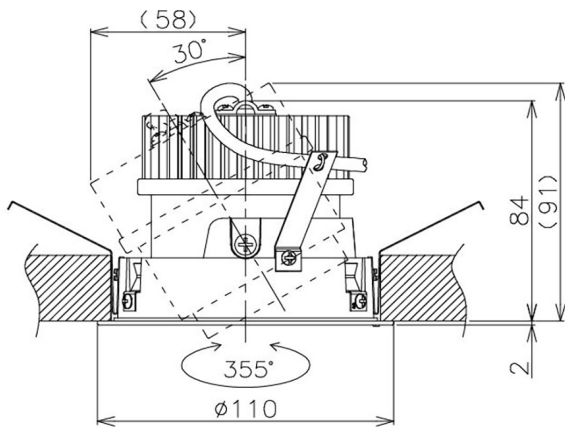

Item no. DD105-1435B9035

Series Name:  $\Phi$ 100 Lens type Adjustable downlight

Installation	Recessed mount
Type	
Fixture wattage	14W
Beam angle	37 deg
Color Temp.	3500K
CRI	Ra>90
Luminous	1401 lm
Body	Die-cast aluminum alloy
Body finish	N/A
Trim finish	Black
Reflector finish	N/A
IP Rate	IP20
Light source	COB module
Input Voltage	AC220~240V
Dimming Type	Non-Dimmable
Certificate	CE, CCC
Cut Hole	100mm

Height (Weight)	
31.8W	127 (0.9kg)
24.3W	127 (0.9kg)
21.0W	92 (0.8kg)
14.0W	92 (0.8kg)