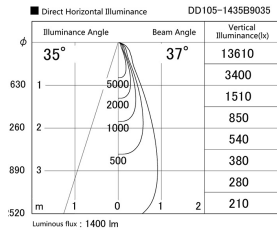

Item no. DD105-1435B9035

Series Name:  $\Phi$ 100 Lens type Adjustable downlight

Installation	Recessed mount
Type	
Fixture wattage	14W
Beam angle	37 deg
Color Temp.	3500K
CRI	Ra>90
Luminous	1401 lm
Body	Die-cast aluminum alloy
Body finish	N/A
Trim finish	Black
Reflector finish	N/A
IP Rate	IP20
Light source	COB module
Input Voltage	AC220~240V
Dimming Type	Non-Dimmable
Certificate	CE, CCC
Cut Hole	100mm

Height (Weight)	
31.8W	127 (0.9kg)
24.3W	127 (0.9kg)
21.0W	92 (0.8kg)
14.0W	92 (0.8kg)