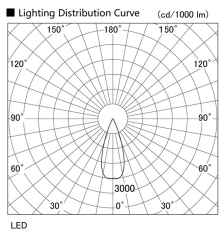

Item no. DD105-1435B9035

Series Name:  $\Phi$ 100 Lens type Adjustable downlight

Installation	Recessed mount
Type	
Fixture wattage	14W
Beam angle	37 deg
Color Temp.	3500K
CRI	Ra>90
Luminous	1401 lm
Body	Die-cast aluminum alloy
Body finish	N/A
Trim finish	Black
Reflector finish	N/A
IP Rate	IP20
Light source	COB module
Input Voltage	AC220~240V
Dimming Type	Non-Dimmable
Certificate	CE, CCC
Cut Hole	100mm

Height (Weight)	
31.8W	127 (0.9kg)
24.3W	127 (0.9kg)
21.0W	92 (0.8kg)
14.0W	92 (0.8kg)