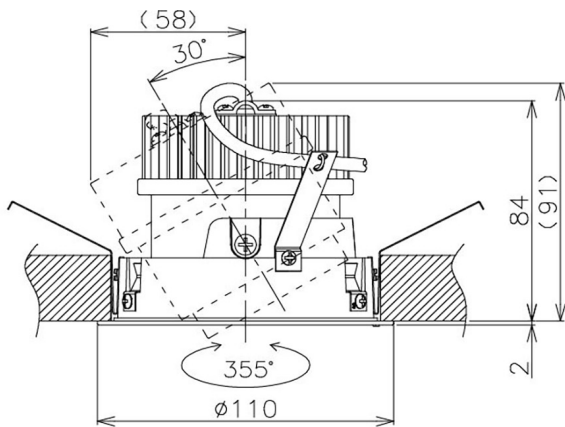

Item no. DD105-1450B9030

Series Name:  $\Phi$ 100 Lens type Adjustable downlight

Installation	Recessed mount
Type	
Fixture wattage	14W
Beam angle	54 deg
Color Temp.	3000K
CRI	Ra>90
Luminous	1411 lm
Body	Die-cast aluminum alloy
Body finish	N/A
Trim finish	Black
Reflector finish	N/A
IP Rate	IP20
Light source	COB module
Input Voltage	AC220~240V
Dimming Type	Non-Dimmable
Certificate	CE, CCC
Cut Hole	100mm

Height (Weight)	
31.8W	127 (0.9kg)
24.3W	127 (0.9kg)
21.0W	92 (0.8kg)
14.0W	92 (0.8kg)