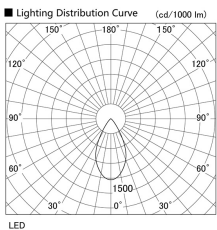

Item no. DD105-1450B9030

Series Name:  $\Phi$ 100 Lens type Adjustable downlight

Installation	Recessed mount
Type	
Fixture wattage	14W
Beam angle	54 deg
Color Temp.	3000K
CRI	Ra>90
Luminous	1411 lm
Body	Die-cast aluminum alloy
Body finish	N/A
Trim finish	Black
Reflector finish	N/A
IP Rate	IP20
Light source	COB module
Input Voltage	AC220~240V
Dimming Type	Non-Dimmable
Certificate	CE, CCC
Cut Hole	100mm

Height (Weight)	
31.8W	127 (0.9kg)
24.3W	127 (0.9kg)
21.0W	92 (0.8kg)
14.0W	92 (0.8kg)