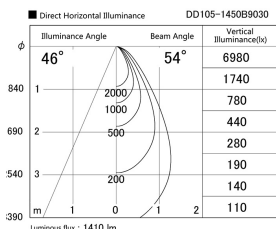

Item no. DD105-1450B9030

Series Name:  $\Phi$ 100 Lens type Adjustable downlight

Installation	Recessed mount
Type	
Fixture wattage	14W
Beam angle	54 deg
Color Temp.	3000K
CRI	Ra>90
Luminous	1411 lm
Body	Die-cast aluminum alloy
Body finish	N/A
Trim finish	Black
Reflector finish	N/A
IP Rate	IP20
Light source	COB module
Input Voltage	AC220~240V
Dimming Type	Non-Dimmable
Certificate	CE, CCC
Cut Hole	100mm

Height (Weight)	
31.8W	127 (0.9kg)
24.3W	127 (0.9kg)
21.0W	92 (0.8kg)
14.0W	92 (0.8kg)