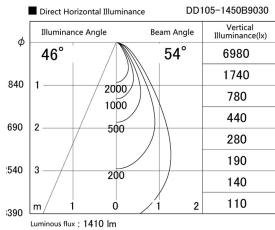

Item no. DD105-1450B9030

Series Name:  $\Phi$ 100 Lens type Adjustable downlight

Installation	Recessed mount
Type	
Fixture wattage	14W
Beam angle	54 deg
Color Temp.	3000K
CRI	Ra>90
Luminous	1411 lm
Body	Die-cast aluminum alloy
Body finish	N/A
Trim finish	Black
Reflector finish	N/A
IP Rate	IP20
Light source	COB module
Input Voltage	AC220~240V
Dimming Type	Non-Dimmable
Certificate	CE, CCC
Cut Hole	100mm

Height (Weight)	
31.8W	127 (0.9kg)
24.3W	127 (0.9kg)
21.0W	92 (0.8kg)
14.0W	92 (0.8kg)