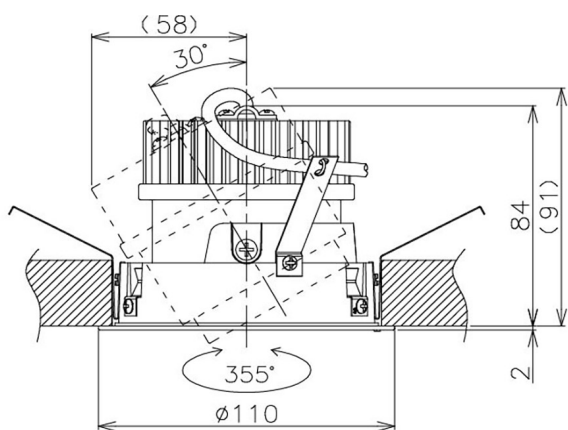

Item no. DD105-1450B9030

Series Name:  $\Phi$ 100 Lens type Adjustable downlight

Installation	Recessed mount
Type	
Fixture wattage	14W
Beam angle	54 deg
Color Temp.	3000K
CRI	Ra>90
Luminous	1411 lm
Body	Die-cast aluminum alloy
Body finish	N/A
Trim finish	Black
Reflector finish	N/A
IP Rate	IP20
Light source	COB module
Input Voltage	AC220~240V
Dimming Type	Non-Dimmable
Certificate	CE, CCC
Cut Hole	100mm

Height (Weight)	
31.8W	127 (0.9kg)
24.3W	127 (0.9kg)
21.0W	92 (0.8kg)
14.0W	92 (0.8kg)