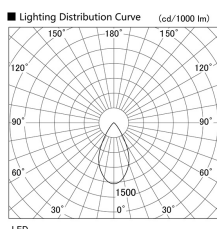

Item no. DD105-1450B9030

Series Name:  $\Phi$ 100 Lens type Adjustable downlight

Installation	Recessed mount
Type	
Fixture wattage	14W
Beam angle	54 deg
Color Temp.	3000K
CRI	Ra>90
Luminous	1411 lm
Body	Die-cast aluminum alloy
Body finish	N/A
Trim finish	Black
Reflector finish	N/A
IP Rate	IP20
Light source	COB module
Input Voltage	AC220~240V
Dimming Type	Non-Dimmable
Certificate	CE, CCC
Cut Hole	100mm

Height (Weight)	
31.8W	127 (0.9kg)
24.3W	127 (0.9kg)
21.0W	92 (0.8kg)
14.0W	92 (0.8kg)