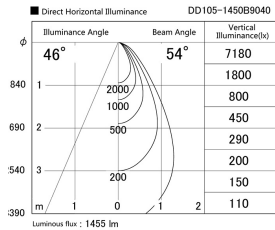

Item no. DD105-1450B9040

Series Name:  $\Phi$ 100 Lens type Adjustable downlight

Installation	Recessed mount
Type	
Fixture wattage	14W
Beam angle	54 deg
Color Temp.	4000K
CRI	Ra>90
Luminous	1453 lm
Body	Die-cast aluminum alloy
Body finish	N/A
Trim finish	Black
Reflector finish	N/A
IP Rate	IP20
Light source	COB module
Input Voltage	AC220~240V
Dimming Type	Non-Dimmable
Certificate	CE, CCC
Cut Hole	100mm

Height (Weight)	
31.8W	127 (0.9kg)
24.3W	127 (0.9kg)
21.0W	92 (0.8kg)
14.0W	92 (0.8kg)