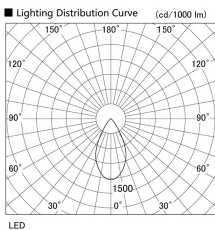

Item no. DD105-1450B9040

Series Name:  $\Phi$ 100 Lens type Adjustable downlight

Installation	Recessed mount
Type	
Fixture wattage	14W
Beam angle	54 deg
Color Temp.	4000K
CRI	Ra>90
Luminous	1453 lm
Body	Die-cast aluminum alloy
Body finish	N/A
Trim finish	Black
Reflector finish	N/A
IP Rate	IP20
Light source	COB module
Input Voltage	AC220~240V
Dimming Type	Non-Dimmable
Certificate	CE, CCC
Cut Hole	100mm

Height (Weight)	
31.8W	127 (0.9kg)
24.3W	127 (0.9kg)
21.0W	92 (0.8kg)
14.0W	92 (0.8kg)