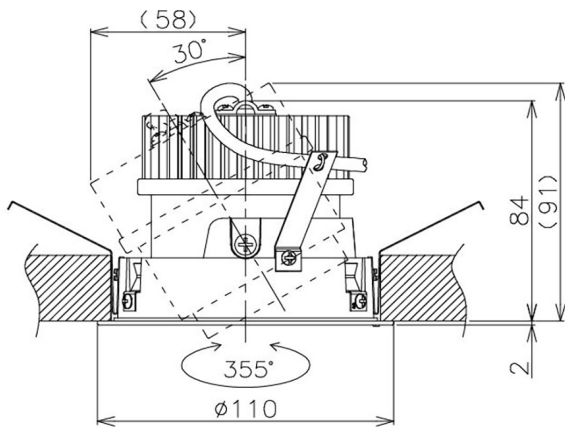

Item no. DD105-1450B9040

Series Name:  $\Phi$ 100 Lens type Adjustable downlight

Installation	Recessed mount
Type	
Fixture wattage	14W
Beam angle	54 deg
Color Temp.	4000K
CRI	Ra>90
Luminous	1453 lm
Body	Die-cast aluminum alloy
Body finish	N/A
Trim finish	Black
Reflector finish	N/A
IP Rate	IP20
Light source	COB module
Input Voltage	AC220~240V
Dimming Type	Non-Dimmable
Certificate	CE, CCC
Cut Hole	100mm

Height (Weight)	
31.8W	127 (0.9kg)
24.3W	127 (0.9kg)
21.0W	92 (0.8kg)
14.0W	92 (0.8kg)