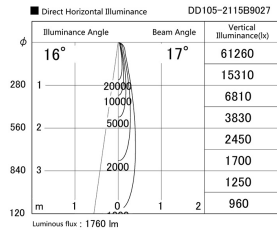

Item no. DD105-2115B9027

Series Name:  $\Phi$ 100 Lens type Adjustable downlight

Installation	Recessed mount
Type	
Fixture wattage	21W
Beam angle	17 deg
Color Temp.	2700K
CRI	Ra>90
Luminous	1759 lm
Body	Die-cast aluminum alloy
Body finish	N/A
Trim finish	Black
Reflector finish	N/A
IP Rate	IP20
Light source	COB module
Input Voltage	AC220~240V
Dimming Type	Non-Dimmable
Certificate	CE, CCC
Cut Hole	100mm

Height (Weight)	
31.8W	127 (0.9kg)
24.3W	127 (0.9kg)
21.0W	92 (0.8kg)
14.0W	92 (0.8kg)