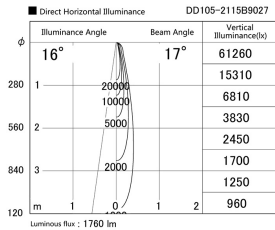

Item no. DD105-2115B9027

Series Name: Φ 100 Lens type Adjustable downlight

Installation	Recessed mount
Type	Φ 100 Lens type Adjustable downlight
Fixture wattage	21W
Beam angle	17 deg
Color Temp.	2700K
CRI	Ra>90
Luminous	1759 lm
Body	Die-cast aluminum alloy
Body finish	N/A
Trim finish	Black
Reflector finish	N/A
IP Rate	IP20
Light source	COB module
Input Voltage	AC220~240V
Dimming Type	Non-Dimmable
Certificate	CE, CCC
Cut Hole	100mm

Height (Weight)	
31.8W	127 (0.9kg)
24.3W	127 (0.9kg)
21.0W	92 (0.8kg)
14.0W	92 (0.8kg)