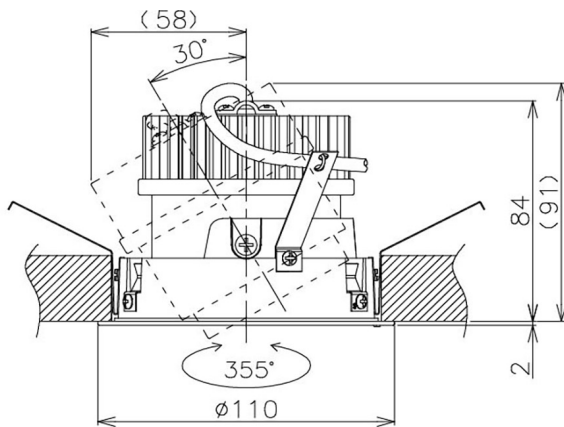

Item no. DD105-2115B9027

Series Name:  $\Phi$ 100 Lens type Adjustable downlight

Installation	Recessed mount
Type	
Fixture wattage	21W
Beam angle	17 deg
Color Temp.	2700K
CRI	Ra>90
Luminous	1759 lm
Body	Die-cast aluminum alloy
Body finish	N/A
Trim finish	Black
Reflector finish	N/A
IP Rate	IP20
Light source	COB module
Input Voltage	AC220~240V
Dimming Type	Non-Dimmable
Certificate	CE, CCC
Cut Hole	100mm

Height (Weight)	
31.8W	127 (0.9kg)
24.3W	127 (0.9kg)
21.0W	92 (0.8kg)
14.0W	92 (0.8kg)