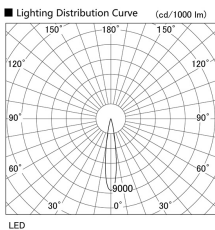

Item no. DD105-2115B9027

Series Name: Φ 100 Lens type Adjustable downlight

Installation	Recessed mount
Type	Φ 100 Lens type Adjustable downlight
Fixture wattage	21W
Beam angle	17 deg
Color Temp.	2700K
CRI	Ra>90
Luminous	1759 lm
Body	Die-cast aluminum alloy
Body finish	N/A
Trim finish	Black
Reflector finish	N/A
IP Rate	IP20
Light source	COB module
Input Voltage	AC220~240V
Dimming Type	Non-Dimmable
Certificate	CE, CCC
Cut Hole	100mm

Height (Weight)	
31.8W	127 (0.9kg)
24.3W	127 (0.9kg)
21.0W	92 (0.8kg)
14.0W	92 (0.8kg)