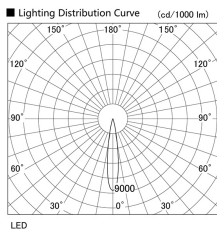

Item no. DD105-2115B9027

Series Name:  $\Phi$ 100 Lens type Adjustable downlight

Installation	Recessed mount
Type	
Fixture wattage	21W
Beam angle	17 deg
Color Temp.	2700K
CRI	Ra>90
Luminous	1759 lm
Body	Die-cast aluminum alloy
Body finish	N/A
Trim finish	Black
Reflector finish	N/A
IP Rate	IP20
Light source	COB module
Input Voltage	AC220~240V
Dimming Type	Non-Dimmable
Certificate	CE, CCC
Cut Hole	100mm

Height (Weight)	
31.8W	127 (0.9kg)
24.3W	127 (0.9kg)
21.0W	92 (0.8kg)
14.0W	92 (0.8kg)