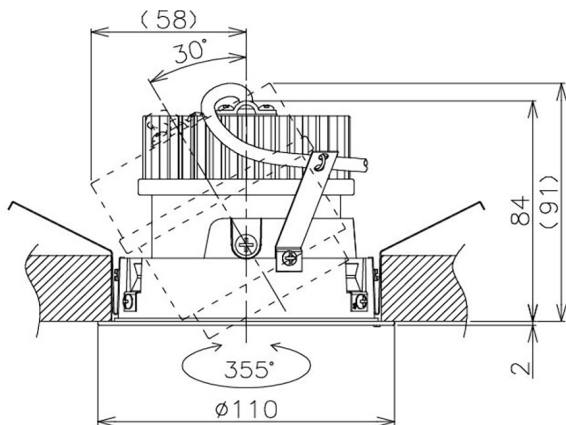

Item no. DD105-2115B9027

Series Name: Φ 100 Lens type Adjustable downlight

Installation	Recessed mount
Type	Φ 100 Lens type Adjustable downlight
Fixture wattage	21W
Beam angle	17 deg
Color Temp.	2700K
CRI	Ra>90
Luminous	1759 lm
Body	Die-cast aluminum alloy
Body finish	N/A
Trim finish	Black
Reflector finish	N/A
IP Rate	IP20
Light source	COB module
Input Voltage	AC220~240V
Dimming Type	Non-Dimmable
Certificate	CE, CCC
Cut Hole	100mm

Height (Weight)	
31.8W	127 (0.9kg)
24.3W	127 (0.9kg)
21.0W	92 (0.8kg)
14.0W	92 (0.8kg)