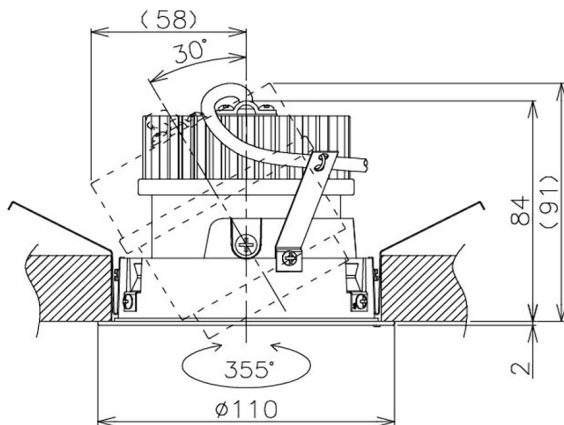

Item no. DD105-2115B9030

Series Name: Φ 100 Lens type Adjustable downlight

Installation	Recessed mount
Type	Φ 100 Lens type Adjustable downlight
Fixture wattage	21W
Beam angle	17 deg
Color Temp.	3000K
CRI	Ra>90
Luminous	1823 lm
Body	Die-cast aluminum alloy
Body finish	N/A
Trim finish	Black
Reflector finish	N/A
IP Rate	IP20
Light source	COB module
Input Voltage	AC220~240V
Dimming Type	Non-Dimmable
Certificate	CE, CCC
Cut Hole	100mm

Height (Weight)	
31.8W	127 (0.9kg)
24.3W	127 (0.9kg)
21.0W	92 (0.8kg)
14.0W	92 (0.8kg)