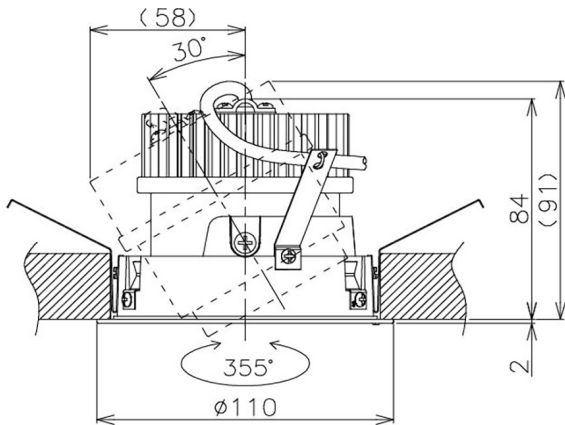

Item no. DD105-2115B9030

Series Name:  $\Phi$ 100 Lens type Adjustable downlight

Installation	Recessed mount
Type	
Fixture wattage	21W
Beam angle	17 deg
Color Temp.	3000K
CRI	Ra>90
Luminous	1823 lm
Body	Die-cast aluminum alloy
Body finish	N/A
Trim finish	Black
Reflector finish	N/A
IP Rate	IP20
Light source	COB module
Input Voltage	AC220~240V
Dimming Type	Non-Dimmable
Certificate	CE, CCC
Cut Hole	100mm

Height (Weight)	
31.8W	127 (0.9kg)
24.3W	127 (0.9kg)
21.0W	92 (0.8kg)
14.0W	92 (0.8kg)