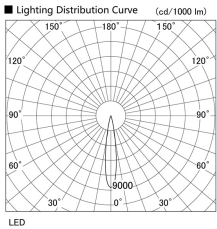

Item no. DD105-2115B9030

Series Name:  $\Phi$ 100 Lens type Adjustable downlight

Installation	Recessed mount
Type	
Fixture wattage	21W
Beam angle	17 deg
Color Temp.	3000K
CRI	Ra>90
Luminous	1823 lm
Body	Die-cast aluminum alloy
Body finish	N/A
Trim finish	Black
Reflector finish	N/A
IP Rate	IP20
Light source	COB module
Input Voltage	AC220~240V
Dimming Type	Non-Dimmable
Certificate	CE, CCC
Cut Hole	100mm

Height (Weight)	
31.8W	127 (0.9kg)
24.3W	127 (0.9kg)
21.0W	92 (0.8kg)
14.0W	92 (0.8kg)