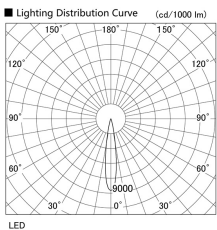

Item no. DD105-2115B9030

Series Name: Φ 100 Lens type Adjustable downlight

Installation	Recessed mount
Type	Φ 100 Lens type Adjustable downlight
Fixture wattage	21W
Beam angle	17 deg
Color Temp.	3000K
CRI	Ra>90
Luminous	1823 lm
Body	Die-cast aluminum alloy
Body finish	N/A
Trim finish	Black
Reflector finish	N/A
IP Rate	IP20
Light source	COB module
Input Voltage	AC220~240V
Dimming Type	Non-Dimmable
Certificate	CE, CCC
Cut Hole	100mm

Height (Weight)	
31.8W	127 (0.9kg)
24.3W	127 (0.9kg)
21.0W	92 (0.8kg)
14.0W	92 (0.8kg)