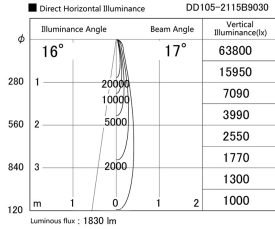

Item no. DD105-2115B9030

Series Name:  $\Phi$ 100 Lens type Adjustable downlight

Installation	Recessed mount
Type	
Fixture wattage	21W
Beam angle	17 deg
Color Temp.	3000K
CRI	Ra>90
Luminous	1823 lm
Body	Die-cast aluminum alloy
Body finish	N/A
Trim finish	Black
Reflector finish	N/A
IP Rate	IP20
Light source	COB module
Input Voltage	AC220~240V
Dimming Type	Non-Dimmable
Certificate	CE, CCC
Cut Hole	100mm

Height (Weight)	
31.8W	127 (0.9kg)
24.3W	127 (0.9kg)
21.0W	92 (0.8kg)
14.0W	92 (0.8kg)