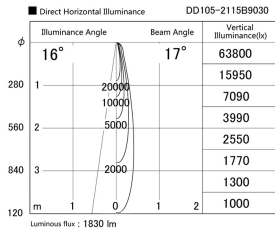

Item no. DD105-2115B9030

Series Name: Φ 100 Lens type Adjustable downlight

Installation	Recessed mount
Type	Φ 100 Lens type Adjustable downlight
Fixture wattage	21W
Beam angle	17 deg
Color Temp.	3000K
CRI	Ra>90
Luminous	1823 lm
Body	Die-cast aluminum alloy
Body finish	N/A
Trim finish	Black
Reflector finish	N/A
IP Rate	IP20
Light source	COB module
Input Voltage	AC220~240V
Dimming Type	Non-Dimmable
Certificate	CE, CCC
Cut Hole	100mm

Height (Weight)	
31.8W	127 (0.9kg)
24.3W	127 (0.9kg)
21.0W	92 (0.8kg)
14.0W	92 (0.8kg)